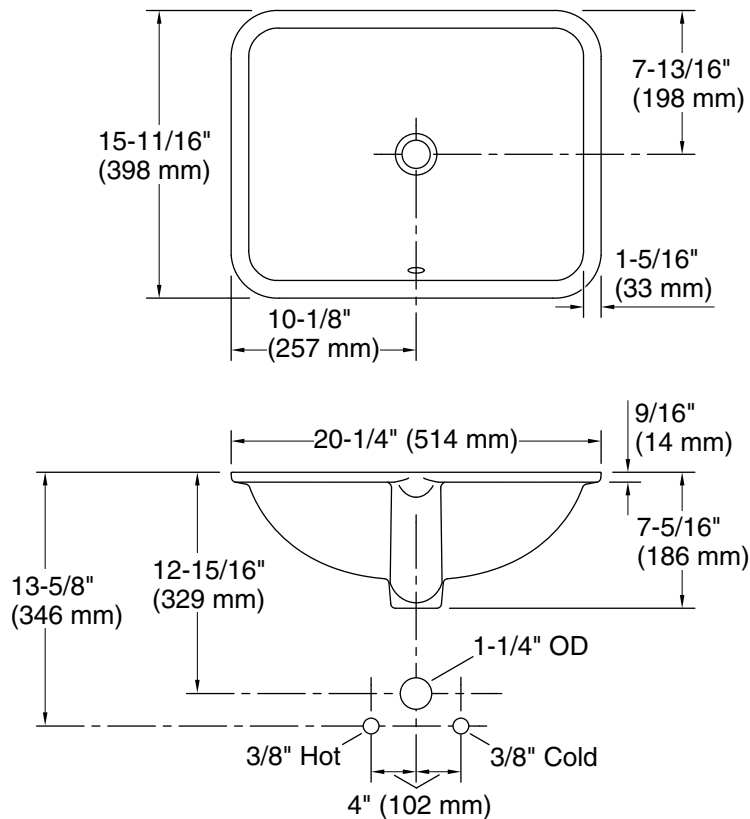

Features

- Rectangular basin
- Overflow drain
- No faucet holes; requires wall- or counter-mount faucet

Material

- Vitreous china

Installation

- Undermount

Recommended Products/Accessories

- K-23726 Drain treatment
- K-23725 Cast iron cleaner

Available Colors/Finishes

Color tiles intended for reference only.

Color	Code	Description
	0	White
	96	Biscuit
	7	Black Black™

Recommended ADA Installation

Technical Information

All product dimensions are nominal.

Basin configuration:	Single Bowl
Bowl area (Basin #1):	Length: 17-5/8" (448 mm) Width: 13-1/8" (334 mm) Bowl depth: 5-5/16" (135 mm) Water depth: 3-5/8" (93 mm)
With overflow:	Yes
Drain hole:	1-3/4" (44 mm)
Template:	Under-mount, 1281904-7, required, not included