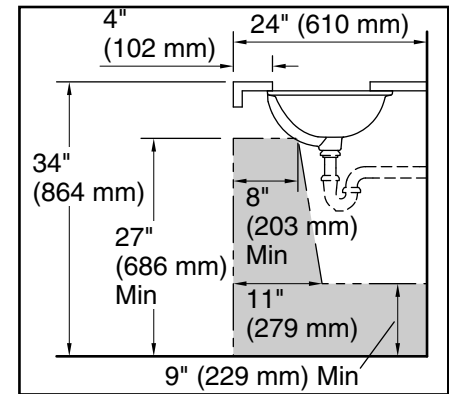

Features

- Rectangular basin
- Overflow drain
- No faucet holes; requires wall- or counter-mount faucet

Material

- Vitreous china

Installation

- Undermount

Recommended Products/Accessories

- K-23726 Drain treatment
- K-23725 Cast iron cleaner

Included Components

- 1193643 Basin clamps

ADA

CSA B651

Codes/Standards

ASME A112.19.2/CSA B45.1
ADA
ICC/ANSI A117.1
CSA B651

KOHLER® Vitreous China Bathroom Sink Lifetime Limited Warranty

See website for detailed warranty information.

Available Colors/Finishes

Color tiles intended for reference only.

Color	Code	Description
	0	White
	96	Biscuit
	7	Black Black™

Recommended ADA Installation

Technical Information

All product dimensions are nominal.

Basin configuration:	Single Bowl
Bowl area (Basin #1):	Length: 17-5/8" (448 mm) Width: 13-1/8" (334 mm) Bowl depth: 5-5/16" (135 mm) Water depth: 3-5/8" (93 mm)
With overflow:	Yes
Drain hole:	1-3/4" (44 mm)
Template:	Under-mount, 1281904-7, required, not included