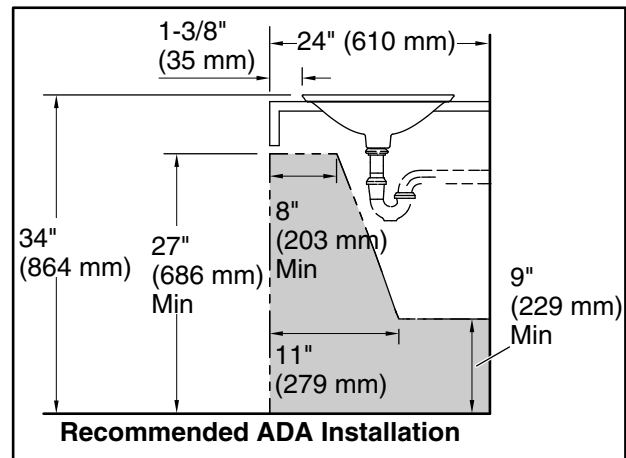

For the most current Specification Sheet, go to www.kohler.com USA or www.kohler.ca Canada

9-18-2025 21:15 - US/CA

THE BOLD LOOK
OF **KOHLER**®

Technical Information

All product dimensions are nominal.

Basin configuration:	Single Bowl
Basin area (Only):	Length: 17-1/4" (437 mm) Width: 17-1/4" (437 mm) Bowl depth: 4" (102 mm) Water depth: 4" (102 mm)
With overflow:	No
Template:	1242827, required, included