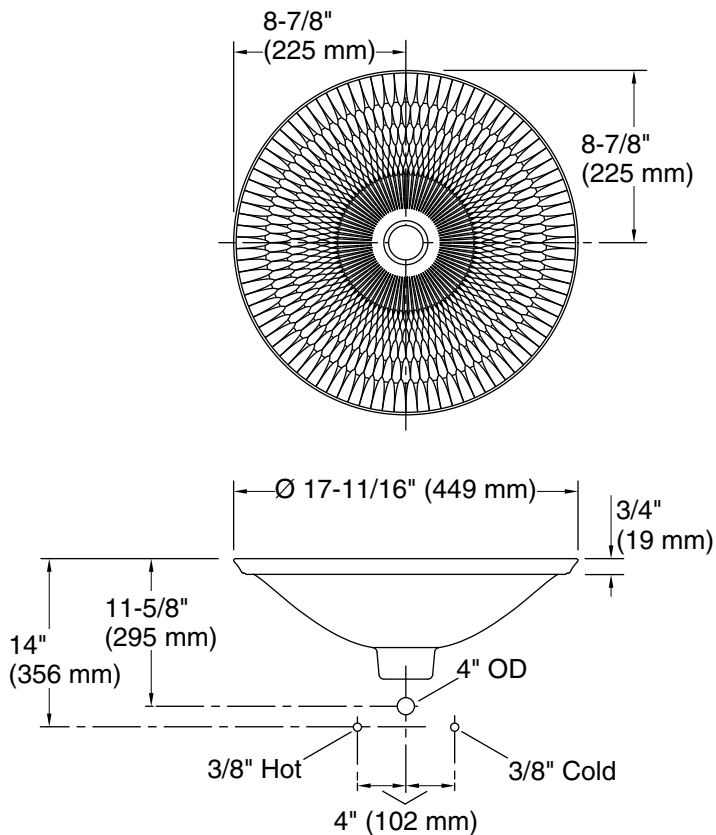

For the most current Specification Sheet, go to www.kohler.com USA or www.kohler.ca Canada

9-18-2025 21:15 - US/CA

THE BOLD LOOK
OF **KOHLER**®

Technical Information

All product dimensions are nominal.

Basin configuration:	Single Bowl
Basin area (Only):	Length: 17-1/4" (437 mm) Width: 17-1/4" (437 mm) Bowl depth: 4" (102 mm) Water depth: 4" (102 mm)
With overflow:	No
Template:	1242827, required, included