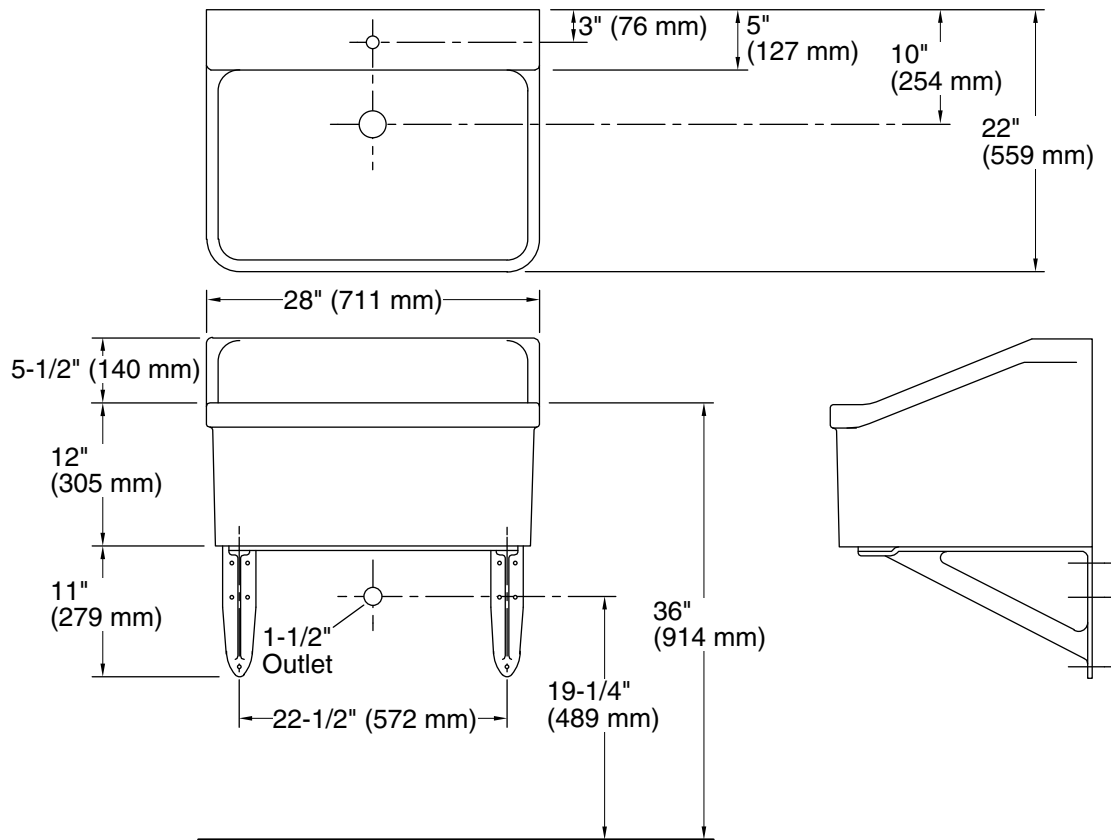

Technical Information

All product dimensions are nominal.

Basin configuration:	Single Bowl
Bowl area (Only):	Length: 26" (660 mm) Width: 16" (406 mm) Bowl depth: 11-1/8" (283 mm) Water depth: 11-1/8" (283 mm)
Number of deck holes:	1
Faucet hole(s):	1-3/8" (35 mm)
Drain hole:	2-1/4" (57 mm)

Notes

Install this product according to the installation instructions.