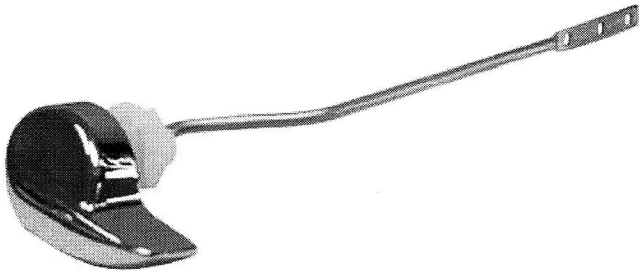

Chrome Plated Tank Trip Lever for TOTO® 10"
Brass Arm with Plastic Spud and Nut

T01081

Certification Logos

Product Description

- Side Mount
- 10 inch brass arm
- Plastic spud and nut
- The manufacturers' names are used only to describe whose products the tank levers will fit. The tank levers are not manufactured by those companies.