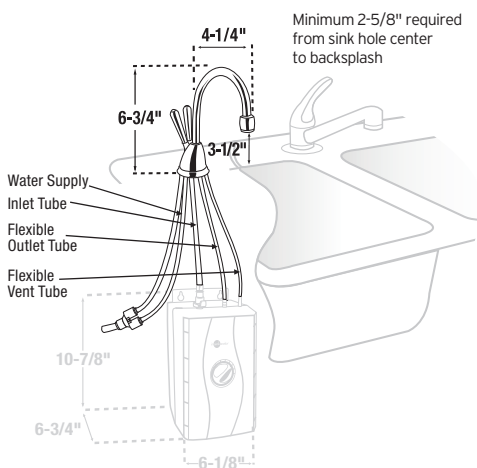

The Next Necessity™

Instant Hot Water Dispensers

HC-View-SS

Graceful, clean, transitional design dispenses instant near-boiling and cool drinking water

Dimensions

Submittal Sheet

- **Hot & Cool** - Dispenses near-boiling and cool drinking water (Maximum 210°F in tank)
- Durable all metal construction
- Includes 2/3-gallon hot water tank
- Easy to adjust temperature control
- Tool-free tank connections and dry start protection to ease installation
- Fits countertops up to 3" thick
- *We Come To You*® 3-Year In-Home Limited Warranty*
- 115 volts, 750 watts, 6.5 amps
- **Available in these designer finishes:** Chrome and Satin Nickel
- Unit not for commercial/industrial use

Sample Specification

Instant hot water dispenser(s) shall be InSinkErator Model HC-View-SS with 2/3-gallon hot water tank, adjustable temperature from 160°F to 210°F and instant, self-closing hot valve. (Actual temperature may vary slightly)

We Come To You® 3-Year In-Home Limited Warranty

* The complete InSinkErator warranty is included in the Care & Use booklet packed with each unit.

US Patent Pending (tank enclosure)

Specifications

Capacity	2/3-gallon hot water tank
Electrical	115 volts A.C., 750 watts, 6.5 amp heating element with grounded three (3) prong plug
Thermostat	Snap-action, adjustable from 160°F to 210°F (factory pre-set at 200°F. Actual temperature may vary slightly.)
Insulation	Meets U.L. 94HF-1 flammability specification
Hot Valve	Instant, self-closing
Cold Valve	Instant, self-closing
Recommended Supply Pressure	30-125 psi
Shipping Weight	Approximately 8.5 lbs.
Required Hole Diameter	1 1/4" - 1 1/2"*