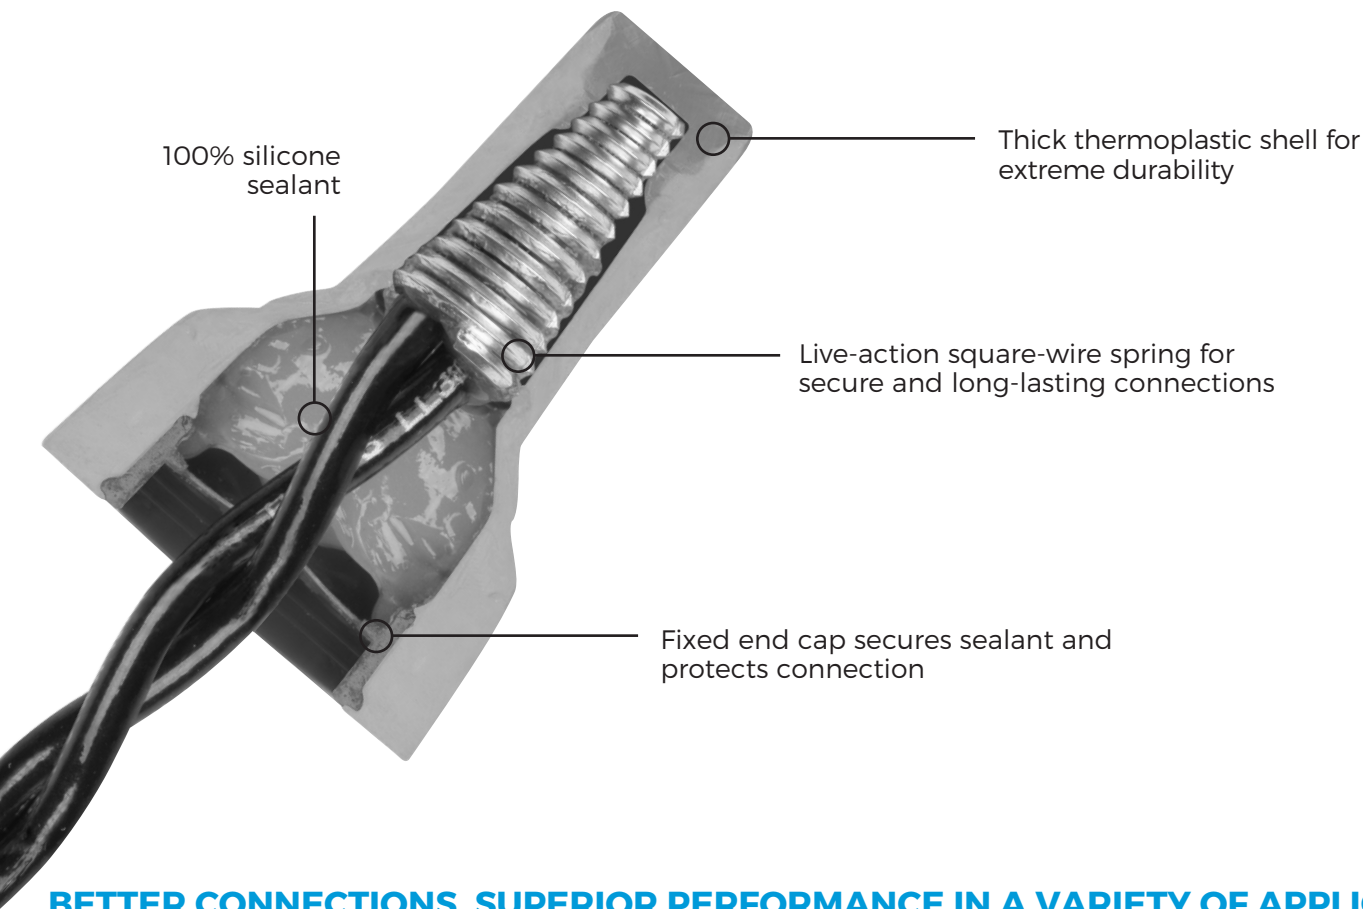

WEATHERPROOF AND UNDERGROUND WIRE CONNECTORS

CONNECTED AND PROTECTED

You have a tough job. IDEAL, the leading brand in twist-on wire connectors, makes it easier with our tough and dependable line of WeatherProof and UnderGround Wire Connectors.

Durability: These harsh-duty wire connectors have been designed specifically to handle wire connections exposed to damp/wet and direct bury/below grade conditions.

Performance: Each connector is pre-filled with a long-lasting, 100% silicone sealant that protects your electrical connections from the most severe environments.

Cost Savings: They save you time and money, too. With other connectors, you have to use heat shrink, resin packs, multi-step corrosion kits, or caulk and tape to protect your electrical connections from moisture and corrosion. Our pre-filled connectors eliminate these costly, time-consuming steps and give you maximum protection with just a few simple twists.

BETTER CONNECTIONS, SUPERIOR PERFORMANCE IN A VARIETY OF APPLICATIONS