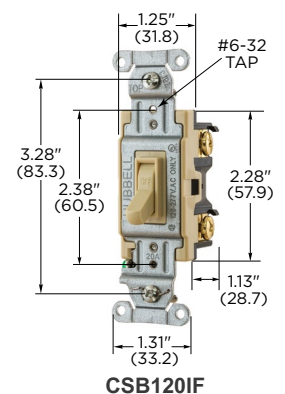

HP Conversion Chart

	120V	208V	240V	277V AC
15A	.5HP	1.5HP	2HP	2HP
20A	1HP	2HP	2HP	2HP

Dimensions in Inches (mm)