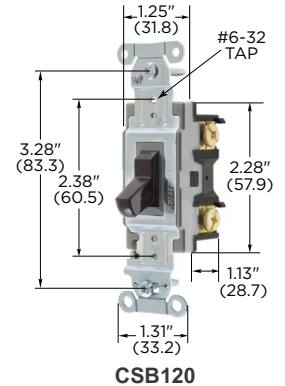

**Toggle Specification Grade Commercial Series
15A, 120/277V AC**

| Description | Toggle Color | Single Pole | Double Pole | Three Way | Four Way |
|------------------------------|--------------|-------------|-------------|-----------|----------|
| Toggle, back and side wired. | Black | CSB115BK | CSB215BK | CSB315BK | CSB415BK |
| | Brown | CSB115 | CSB215 | CSB315 | CSB415 |
| | Gray | CSB115GY | CSB215GY | CSB315GY | CSB415GY |
| | Ivory | CSB115I | CSB215I | CSB315I | CSB415I |
| | Light Almond | CSB115LA | CSB215LA | CSB315LA | CSB415LA |
| | White | CSB115W | CSB215W | CSB315W | CSB415W |

20A, 120/277V AC

| Description | Toggle Color | Single Pole | Double Pole | Three Way | Four Way |
|------------------------------|--------------|-------------|-------------|-----------|----------|
| Toggle, back and side wired. | Black | CSB120BK | CSB220BK | CSB320BK | CSB420BK |
| | Brown | CSB120 | CSB220 | CSB320 | CSB420 |
| | Gray | CSB120GY | CSB220GY | CSB320GY | CSB420GY |
| | Ivory | CSB120I | CSB220I | CSB320I | CSB420I |
| | Light Almond | CSB120LA | CSB220LA | CSB320LA | CSB420LA |
| | Red | CSB120R | CSB220R | CSB320R | CSB420R |
| | White | CSB120W | CSB220W | CSB320W | CSB420W |

**Framed Toggle Specification Grade Commercial Series
20A, 120V AC**

| Description | Toggle Color | Single Pole | Double Pole | Three Way | Four Way |
|------------------------------------|--------------|-------------|-------------|-----------|----------|
| Nylon toggle, back and side wired. | Ivory | CSB120IF | — | CSB320IF | — |
| | Light Almond | CSB120LAF | — | CSB320LAF | — |
| | White | CSB120WF | — | CSB320WF | — |