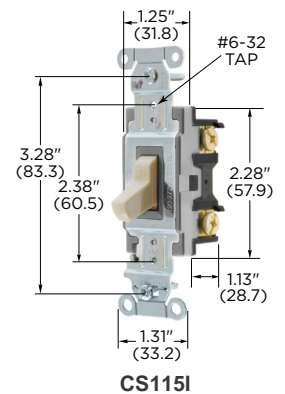

20A, 120/277V AC

| Description | Toggle Color | Single Pole | Double Pole | Three Way | Four Way |
|------------------------------|--------------|-------------|-------------|-----------|----------|
| Toggle, back and side wired. | Black | CSB120BK | CSB220BK | CSB320BK | CSB420BK |
| | Brown | CSB120 | CSB220 | CSB320 | CSB420 |
| | Gray | CSB120GY | CSB220GY | CSB320GY | CSB420GY |
| | Ivory | CSB120I | CSB220I | CSB320I | CSB420I |
| | Light Almond | CSB120LA | CSB220LA | CSB320LA | CSB420LA |
| | Red | CSB120R | CSB220R | CSB320R | CSB420R |
| | White | CSB120W | CSB220W | CSB320W | CSB420W |

**Toggle Specification Grade Commercial Series
15A, 120/277V AC**

| Description | Toggle Color | Single Pole | Double Pole | Three Way | Four Way |
|--------------------------|--------------|-------------|-------------|-----------|----------|
| Toggle, side wired only. | Black | CS115BK | — | CS315BK | — |
| | Brown | CS115 | — | CS315 | — |
| | Gray | CS115GY | — | CS315GY | — |
| | Ivory | CS115I | — | CS315I | — |
| | Light Almond | CS115LA | — | CS315LA | — |
| | White | CS115W | — | CS315W | — |

20A, 120/277V AC

| Description | Toggle Color | Single Pole | Double Pole | Three Way | Four Way |
|--------------------------|--------------|-------------|-------------|-----------|----------|
| Toggle, side wired only. | Black | CS120BK | — | CS320BK | — |
| | Brown | CS120 | — | CS320 | — |
| | Gray | CS120GY | — | CS320GY | — |
| | Ivory | CS120I | — | CS320I | — |
| | Light Almond | CS120LA | — | CS320LA | — |
| | White | CS120W | — | CS320W | — |

**Framed Toggle Specification Grade Commercial Series
20A, 120V AC**

| Description | Toggle Color | Single Pole | Double Pole | Three Way | Four Way |
|------------------------------------|--------------|-------------|-------------|-----------|----------|
| Nylon toggle, back and side wired. | Ivory | CSB120IF | — | CSB320IF | — |
| | Light Almond | CSB120LAF | — | CSB320LAF | — |
| | White | CSB120WF | — | CSB320WF | — |