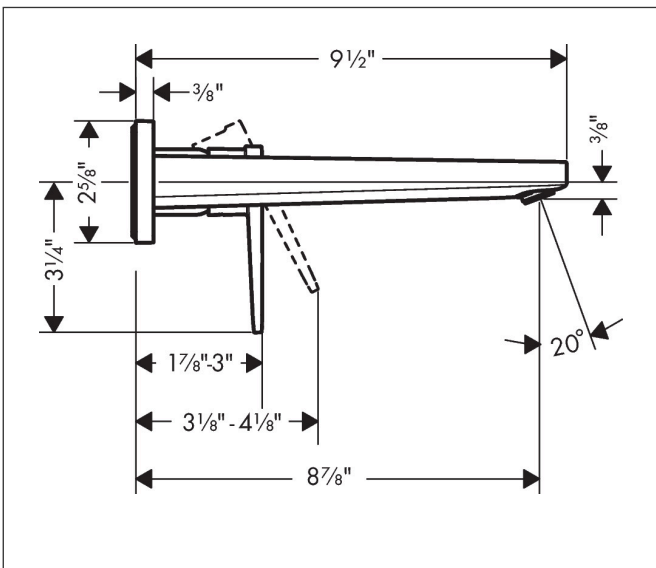

Brand	hansgrohe
Art. Name	Metropol Wall-Mounted Single-Handle Faucet Trim with Lever Handle, 1.2 GPM
Art. Nr.	32526821
Surface	Brushed Nickel
Pos.	1

Product Picture

Features

- Handle design: lever handle
- Spray pattern: aerated spray
- Maximum flow rate (at 3 bar): 4.5 l/min
- Ceramic cartridge

Drawing

Technology