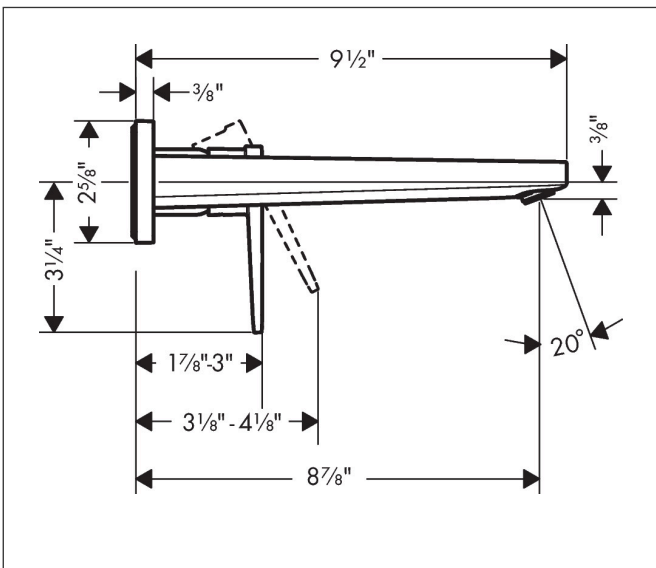

Brand	hansgrohe
Art. Name	Metropol Wall-Mounted Single-Handle Faucet Trim with Lever Handle, 1.2 GPM
Art. Nr.	32526001
Surface	Chrome
Pos.	1

Product Picture

Features

- Handle design: lever handle
- Spray pattern: aerated spray
- Maximum flow rate (at 3 bar): 4.5 l/min
- Ceramic cartridge

Drawing

Technology