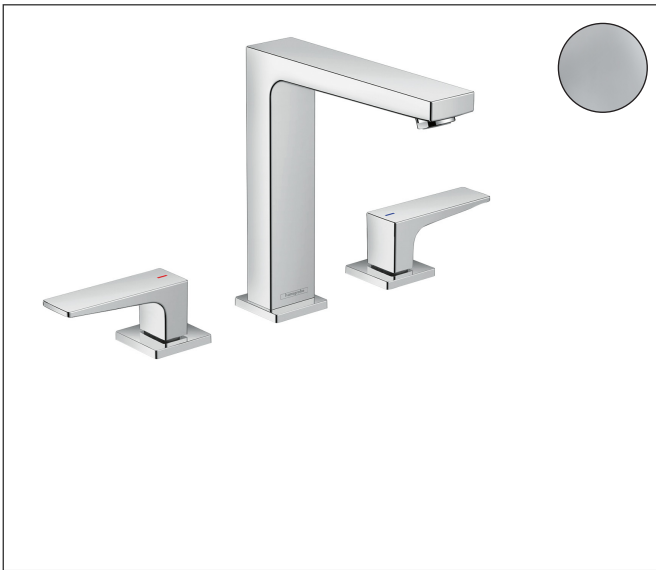

Brand hansgrohe
 Art. Name **Metropol** Widespread Faucet 160 with Lever Handles, 1.2 GPM
 Art. Nr. 32519001
 Surface Chrome
 Pos. 1

Product Picture

Features

- Handle design: lever handle
- Spray pattern: aerated spray
- Maximum flow rate (at 3 bar): 4.5 l/min
- Ceramic valves hot/cold 90°

Drawing

Technology