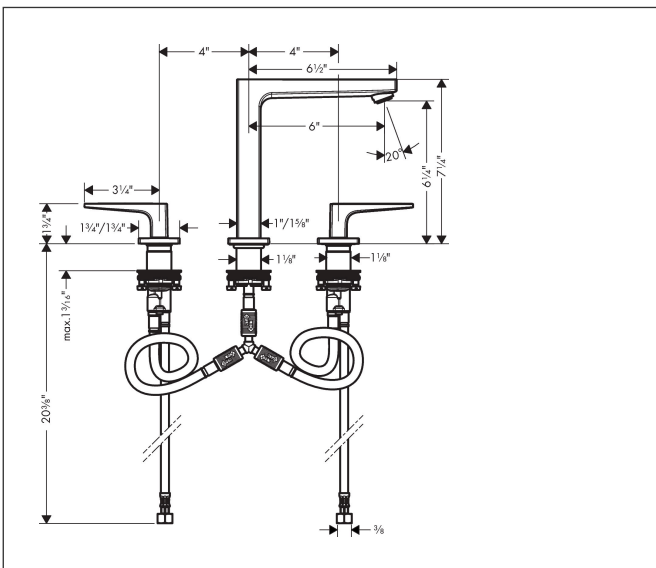

Brand hansgrohe
 Art. Name **Metropol** Widespread Faucet 160 with Lever Handles, 1.2 GPM
 Art. Nr. 32519001
 Surface Chrome
 Pos. 1

Product Picture

Features

- Handle design: lever handle
- Spray pattern: aerated spray
- Maximum flow rate (at 3 bar): 4.5 l/min
- Ceramic valves hot/cold 90°

Drawing

Technology