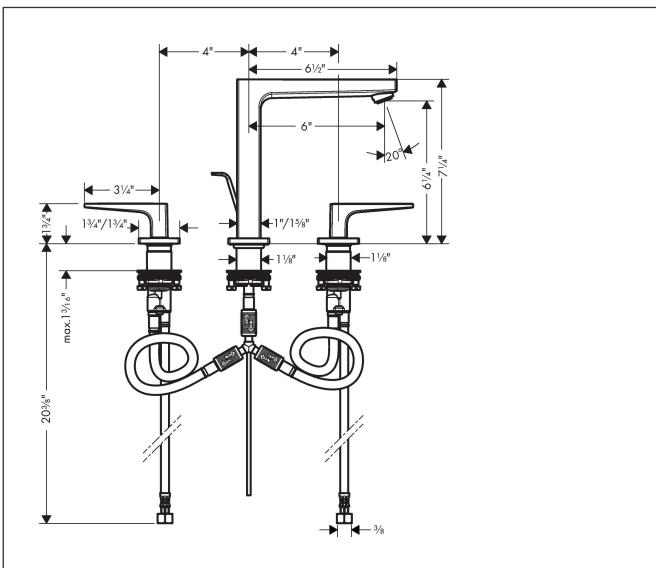

Brand	hansgrohe
Art. Name	Metropol Widespread Faucet 160 with Lever Handles and Pop-Up Drain, 1.2 GPM
Art. Nr.	32517001
Surface	Chrome
Pos.	1

Product Picture

Features

- Handle design: lever handle
- Spray pattern: aerated spray
- Maximum flow rate (at 3 bar): 4.5 l/min
- Ceramic valves hot/cold 90°
- Pop-up drain G 1

Drawing

Technology