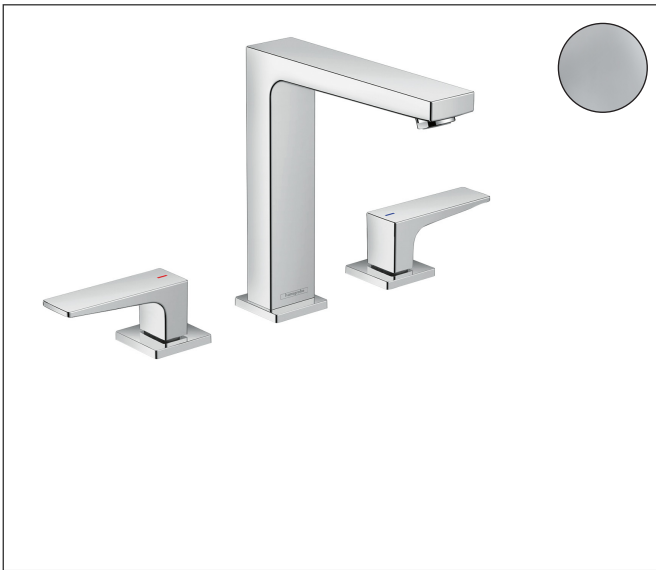

Brand	hansgrohe
Art. Name	Metropol Widespread Faucet 160 with Lever Handles and Pop-Up Drain, 1.2 GPM
Art. Nr.	32517001
Surface	Chrome
Pos.	1

Product Picture

Features

- Handle design: lever handle
- Spray pattern: aerated spray
- Maximum flow rate (at 3 bar): 4.5 l/min
- Ceramic valves hot/cold 90°
- Pop-up drain G 1

Drawing

Technology