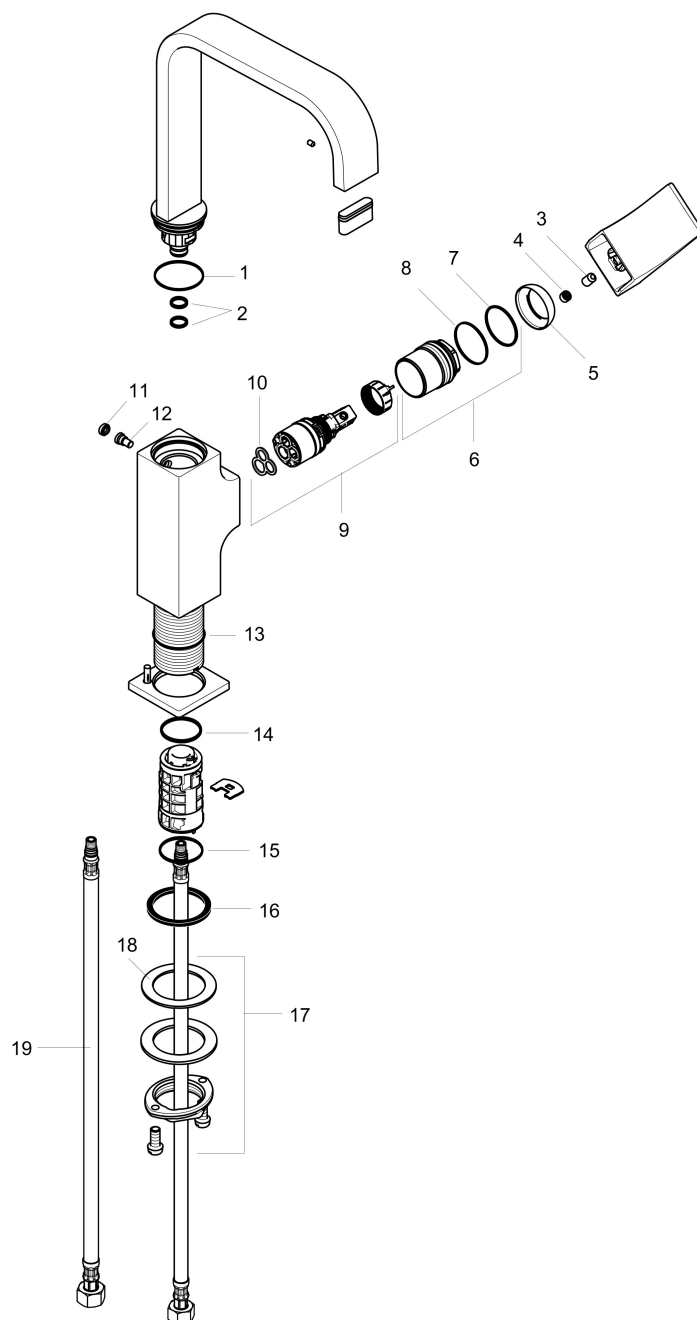

## Features

- Handle design: lever handle
- Swivel range 120°
- Spray pattern: Aerated spray
- Maximum flow rate (at 3 bar): 4.5 l/min
- Ceramic cartridge
- Handle position on the side: bottom-side at the base body (not suitable for vessel sinks)

## Drawing

## Spare Parts Drawings for build year: >03/18

Brand hansgrohe  
 Art. Name **Metropol** Single-Hole Faucet 230 with Lever Handle and Swivel Spout, 1.2 GPM, without Pop-up Drain  
 Art. Nr. 32511821  
 Surface Brushed Nickel  
 Pos. 1

## Spare parts list for build year: >03/18

Pos.	Description	Article number
1	O-ring 30x1,5	98433000
2	O-ring 8x2	98112000
3	hollow set screw M6x10 DIN 916	96029000
4	screw cover	95704000
5	flange	95493820
6	nut	93086000
7	O-Ring 22x2	98185000
8	O-ring 27x1,5	92527000
9	cartridge, assy	95973001
10	seal	98865000
11	plug	93087000
12	screw	93088000
13	O-ring 32x1,5	92936000
14	O-ring 24x2	98388000
15	O-ring 26x1,5	98390000
16	flat seal	98749000
17	fixing set (Ø 32)	13961000
18	lever collar	97548000
19	connection hose 23½" M8x0,75 3/8"	98600001