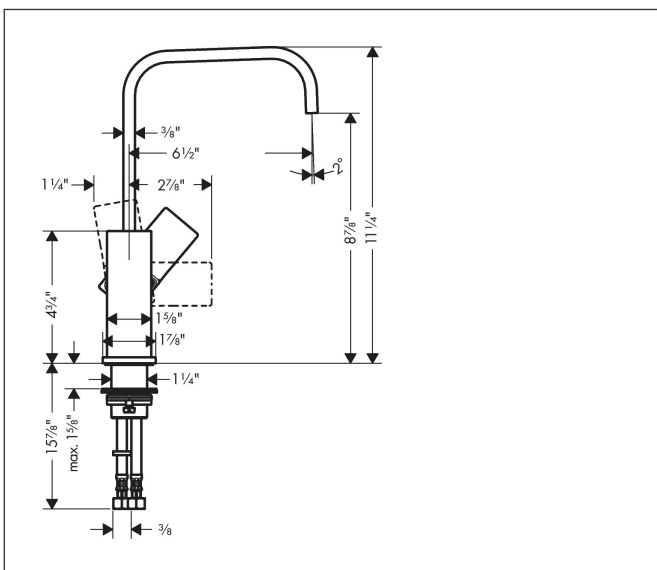

Brand hansgrohe
Art. Name **Metropol** Single-Hole Faucet 230 with Lever Handle and Swivel Spout, 1.2 GPM, without Pop-up Drain
Art. Nr. 32511821
Surface Brushed Nickel
Pos. 1

Product Picture

Features

- Handle design: lever handle
- Swivel range 120°
- Spray pattern: Aerated spray
- Maximum flow rate (at 3 bar): 4.5 l/min
- Ceramic cartridge
- Handle position on the side: bottom-side at the base body (not suitable for vessel sinks)

Drawing

Technology