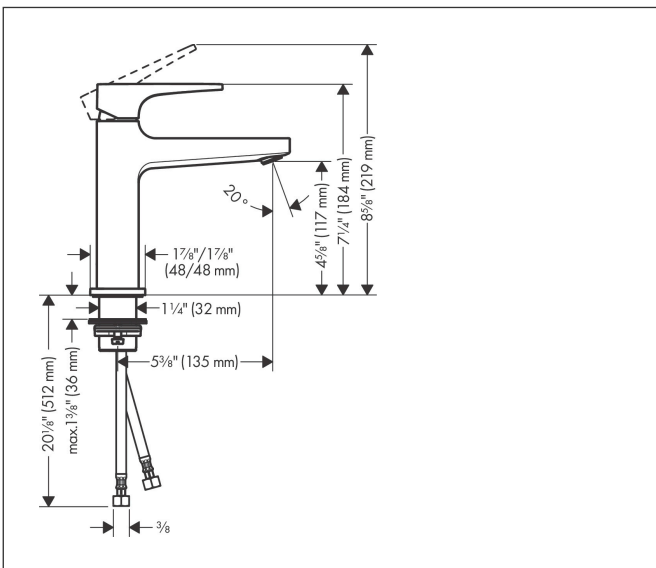

Brand hansgrohe
 Art. Name **Metropol** Single-Hole Faucet without Pop-Up, Lever Handle
 Art. Nr. 32510821
 Surface Brushed Nickel
 Pos. 1

Product Picture

Features

- Handle design: lever handle
- Spray pattern: aerated spray
- Maximum flow rate (at 3 bar): 4.5 l/min
- Ceramic cartridge

Drawing

Technology