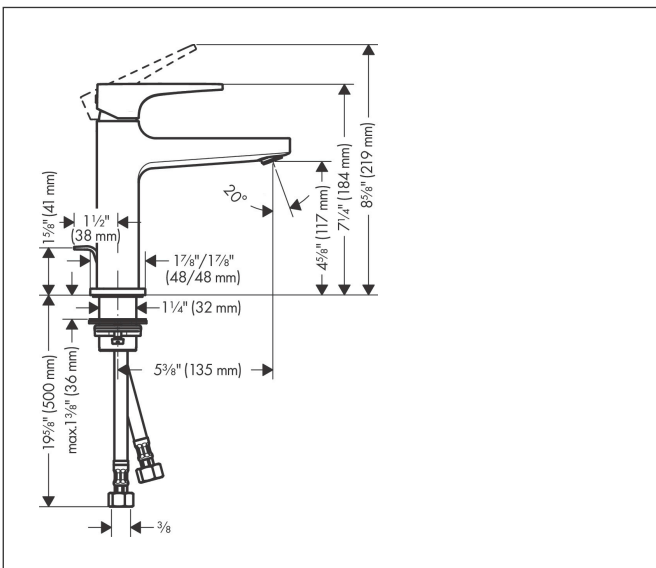

Brand hansgrohe
 Art. Name **Metropol** Single-Hole Faucet 110 with Lever Handle and Pop-Up Drain, 1.2 GPM
 Art. Nr. 32506001
 Surface Chrome
 Pos. 1

Product Picture

Features

- Handle design: lever handle
- Spray pattern: aerated spray
- Maximum flow rate (at 3 bar): 4.5 l/min
- Ceramic cartridge
- Pop-up drain G 1

Drawing

Technology