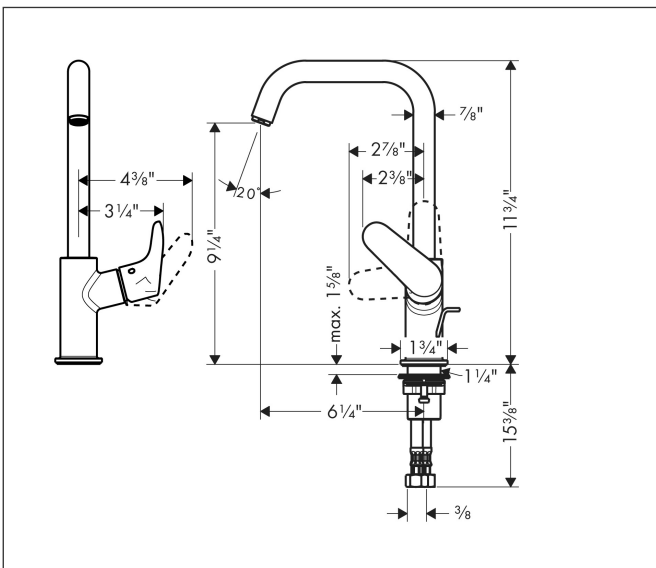

Brand	hansgrohe
Art. Name	Focus Single-Hole Faucet 240 with Swivel Spout and Pop-Up Drain, 1.2 GPM
Art. Nr.	31609821
Surface	Brushed Nickel
Pos.	1

Product Picture

Features

- Handle design: lever handle
- Swivel range 120°
- Spray pattern: aerated spray
- Maximum flow rate (at 3 bar): 4.5 l/min
- Ceramic cartridge
- Pop-up drain G 1
- Handle position on the side: bottom-side at the base body (not suitable for vessel sinks)

Drawing

Technology