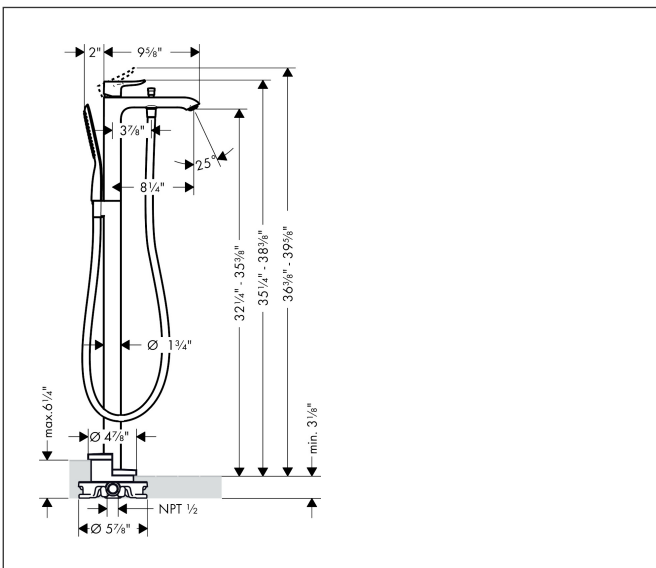

Brand hansgrohe
 Art. Name **Metris** Freestanding Tub Filler Trim with 1.75 GPM Handshower
 Art. Nr. 31432001
 Surface Chrome
 Pos. 1

Product Picture

Features

- Spray type handshower: IntenseRain, Stream
- Maximum flow rate (at 3 bar): 20.1 l/min
- Flow rate of handshower (at 3 bar): 6.6 l/min
- Ceramic cartridge
- Non-return valve

Drawing

Technology

Spray Types