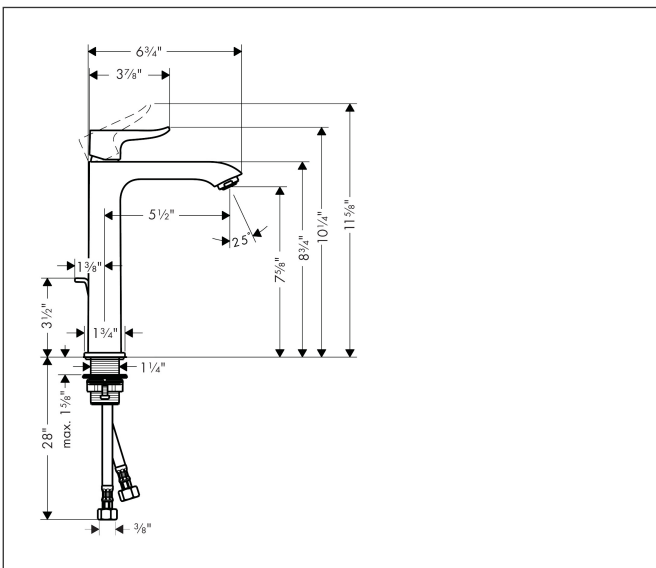

Brand hansgrohe
 Art. Name **Metris** Single-Hole Faucet 200 with Pop-Up Drain, 1.2 GPM
 Art. Nr. 31183821
 Surface Brushed Nickel
 Pos. 1

Product Picture

Features

- Handle design: lever handle
- Spray pattern: aerated spray
- Maximum flow rate (at 3 bar): 4.5 l/min
- Ceramic cartridge
- Pop-up drain G 1

Drawing

Technology