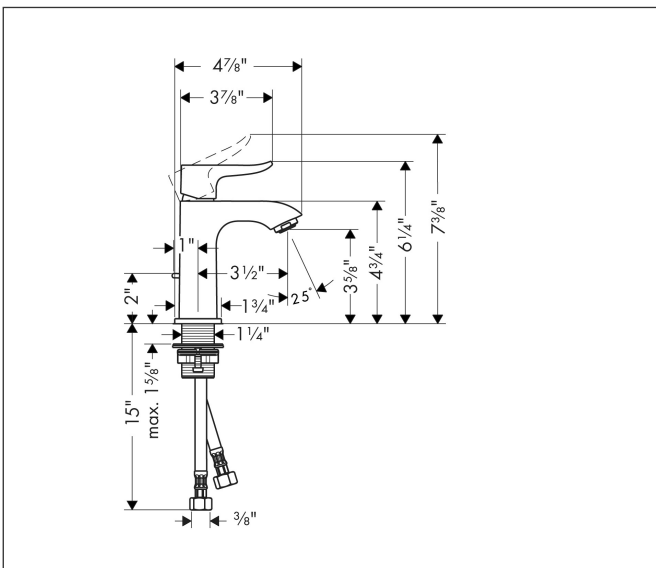

Brand hansgrohe
Art. Name **Metris** Single-Hole Faucet 100 with Pop-Up Drain, 1.2 GPM
Art. Nr. 31088821
Surface Brushed Nickel
Pos. 1

Product Picture

Features

- Handle design: lever handle
- Spray pattern: aerated spray
- Maximum flow rate (at 3 bar): 4.5 l/min
- Ceramic cartridge
- Pop-up drain G 1

Drawing

Technology