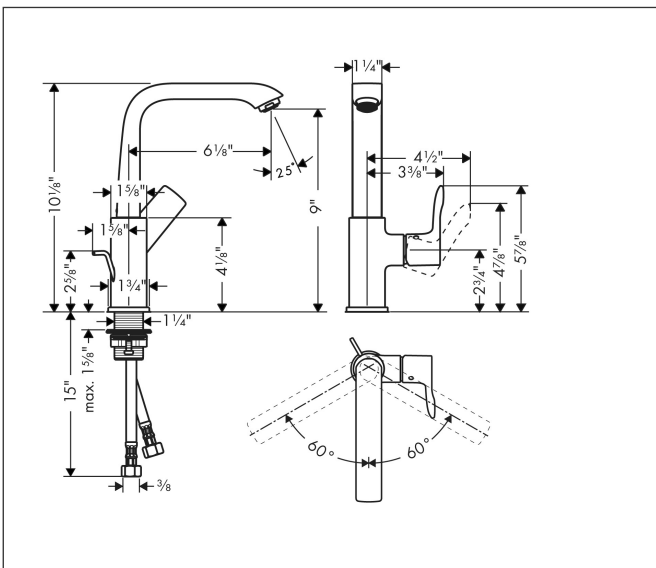

Brand hansgrohe
 Art. Name **Metris** Single-Hole Faucet 230 with Swivel Spout and Pop-Up Drain, 1.2 GPM
 Art. Nr. 31087821
 Surface Brushed Nickel
 Pos. 1

Product Picture

Features

- Handle design: lever handle
- Swivel range 120°
- Spray pattern: aerated spray
- Maximum flow rate (at 3 bar): 4.5 l/min
- Ceramic cartridge
- Pop-up drain G 1
- Handle position on the side: bottom-side at the base body (not suitable for vessel sinks)

Drawing

Technology