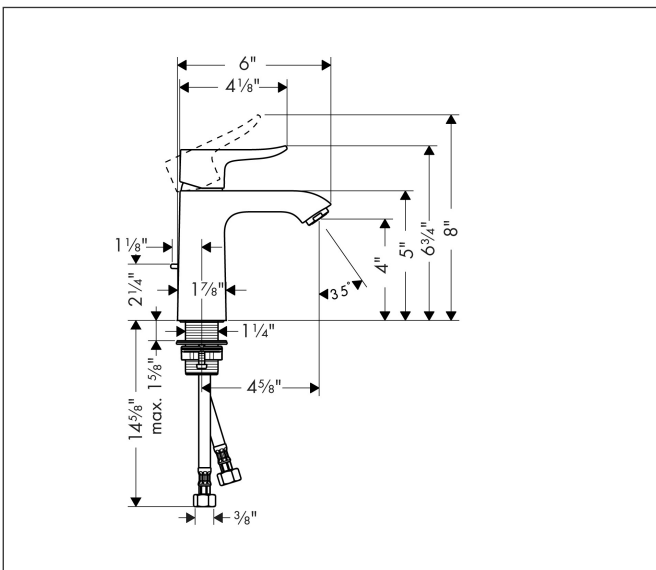

Brand hansgrohe
Art. Name **Metris** Single-Hole Faucet 110 with Pop-Up Drain, 1.2 GPM
Art. Nr. 31080821
Surface Brushed Nickel
Pos. 1

Product Picture

Features

- Handle design: lever handle
- Spray pattern: aerated spray
- Maximum flow rate (at 3 bar): 4.5 l/min
- Ceramic cartridge
- Pop-up drain G 1

Drawing

Technology