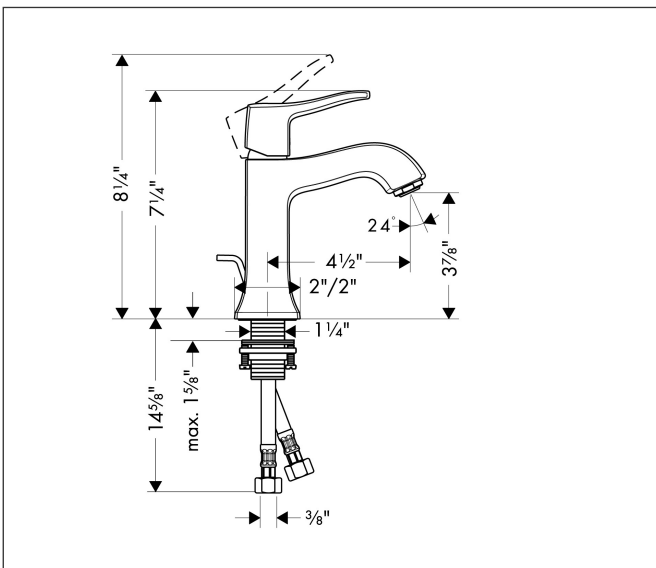

Brand hansgrohe
Art. Name **Metris C** Single-Hole Faucet 100 with Pop-Up Drain, 1.2 GPM
Art. Nr. 31075921
Surface Rubbed Bronze
Pos. 1

Product Picture

Features

- Handle design: lever handle
- Spray pattern: aerated spray
- Maximum flow rate (at 3 bar): 4.5 l/min
- Ceramic cartridge
- Pop-up drain G 1

Drawing

Technology