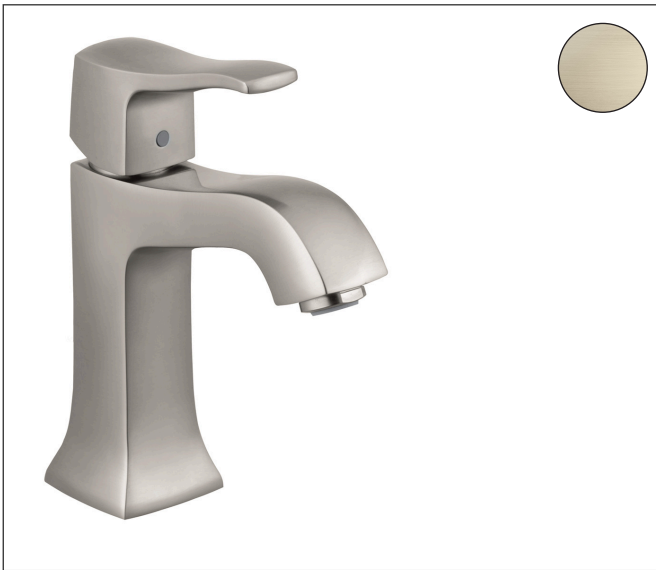

Brand hansgrohe
 Art. Name **Metris C** Single-Hole Faucet 100 with Pop-Up Drain, 1.2 GPM
 Art. Nr. 31075821
 Surface Brushed Nickel
 Pos. 1

Product Picture

Features

- Handle design: lever handle
- Spray pattern: aerated spray
- Maximum flow rate (at 3 bar): 4.5 l/min
- Ceramic cartridge
- Pop-up drain G 1

Drawing

Technology