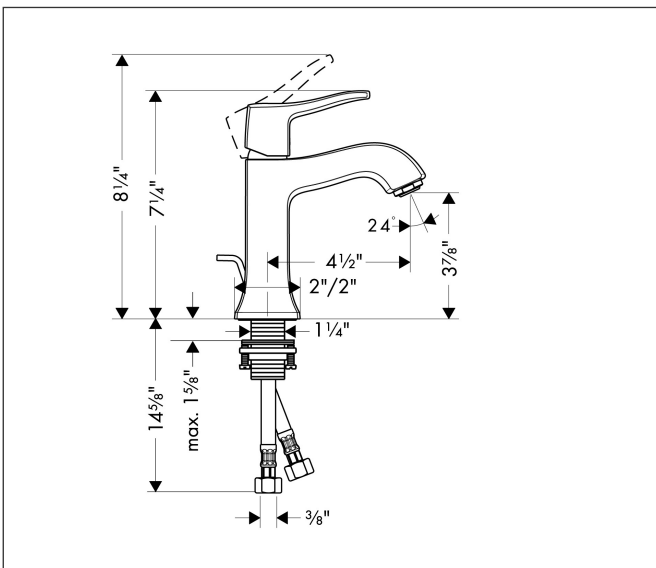

Brand hansgrohe
 Art. Name **Metris C** Single-Hole Faucet 100 with Pop-Up Drain, 1.2 GPM
 Art. Nr. 31075821
 Surface Brushed Nickel
 Pos. 1

Product Picture

Features

- Handle design: lever handle
- Spray pattern: aerated spray
- Maximum flow rate (at 3 bar): 4.5 l/min
- Ceramic cartridge
- Pop-up drain G 1

Drawing

Technology