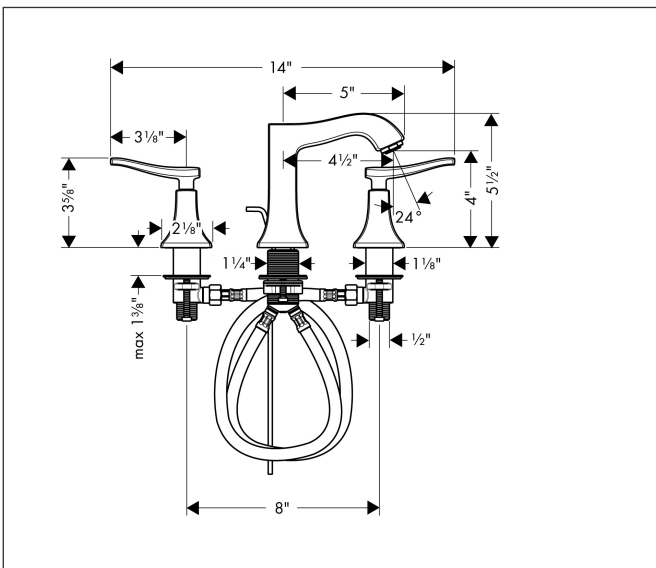

Brand hansgrohe
Art. Name **Metris C** Widespread Faucet 100 with Pop-Up Drain, 1.2 GPM
Art. Nr. 31073821
Surface Brushed Nickel
Pos. 1

Product Picture

Features

- Handle design: lever handle
- Spray pattern: aerated spray
- Maximum flow rate (at 3 bar): 4.5 l/min
- Ceramic valves hot/cold 90°
- Pop-up drain G 1

Drawing

Technology