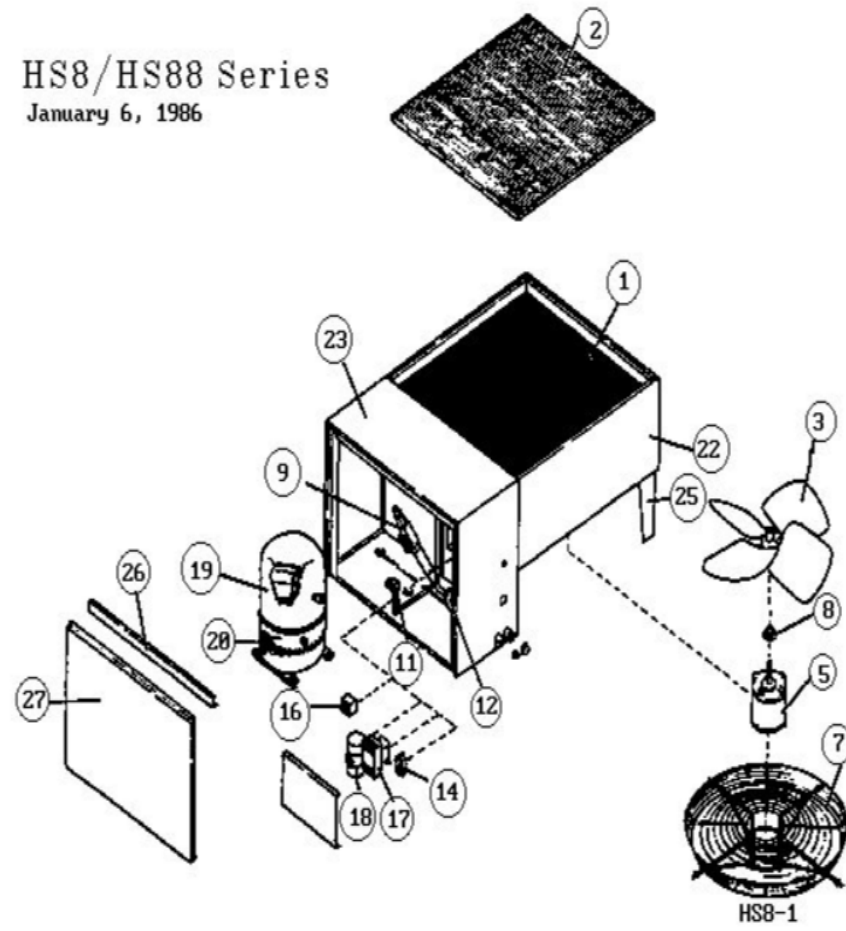

HS8/HS88 Series
January 6, 1986

Revision Number - 9

CABINET PARTS

Callout	Name	Quantity	Description
	PANEL Cat #: LB-41720BC Model/Part #: LB-41720BC	1	ORIFICE PANEL W/MOUNTED LEGS
	COVER-CONTROL BOX Cat #: LB-60174 Model/Part #: LB-60174	1	COVER-CONTROL BOX
	BASE-COMPRESSOR Cat #: LB-8104 Model/Part #: LB-8104	1	COMPRESSOR
	NUT Cat #: 86807 Model/Part #: P-8-9257	4	PUSH
22	WRAPPER Cat #: 53483 Model/Part #: LB-41719BD	1	CONDENSER
23	WRAPPER-COMP Cat #: LB-8105C Model/Part #: LB-8105C	1	WRAPPER-COMP
25	LEG Cat #: 86627 Model/Part #: LB-8593D	2	ORIFICE PANEL
26	STRIP-TOP Cat #: LB-8111D Model/Part #: LB-8111D	1	STRIP-TOP
27	PANEL-ACCESS Cat #: LB-8109 Model/Part #: LB-8109	1	ACCESS

CONTROL PANEL PARTS

Callout	Name	Quantity	Description
	CAPACITOR-START Cat #: 66083 Model/Part #: P-8-1101	1	"135- 185MFD,320VAC(INTL ONLY)"
	RELAY-POTENTIAL Cat #: 66463 Model/Part #: P-8-1617	1	"SP,N.C.480V(INTL ONLY)"
17	CONTACTOR Cat #: 66441 Model/Part #: P-8-1454	1	"DPST,24V(230V UNITS)"
17	CONTACTOR	1	"3PDT,24V(208V-1PH