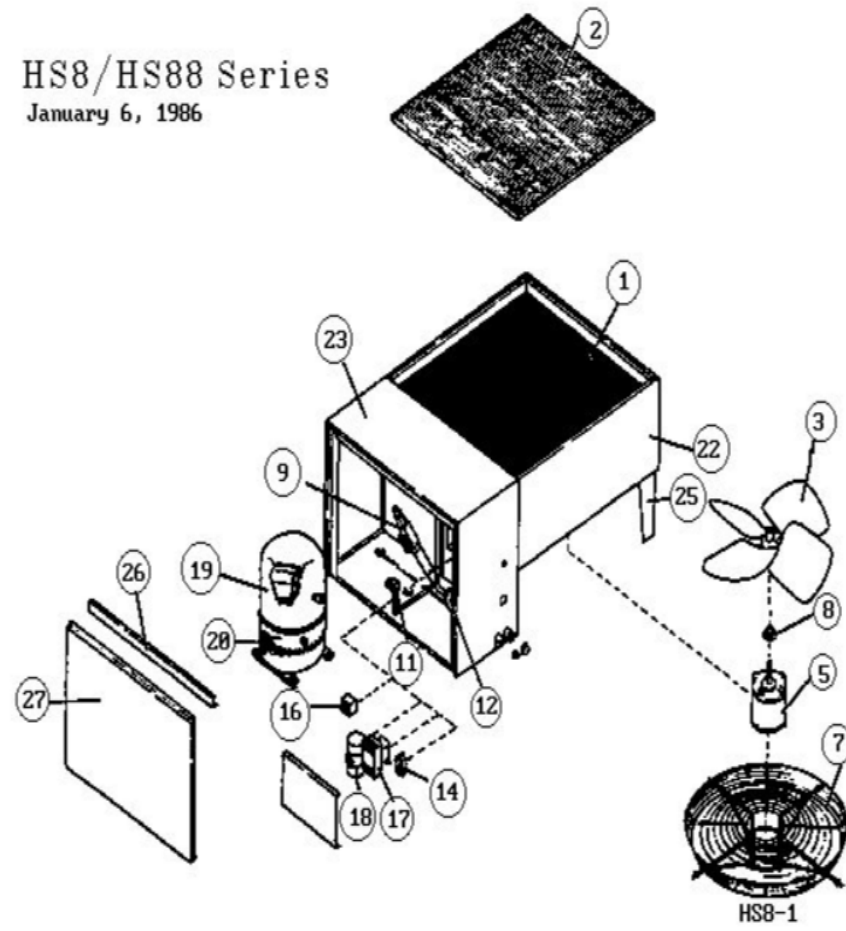

HS8/HS88 Series
January 6, 1986

Revision Number - 2

CABINET PARTS

Callout	Name	Quantity	Description
	PANEL Cat #: LB-41720BC Model/Part #: LB-41720BC	1	ORIFICE PANEL W/MOUNTED LEGS
	COVER-CONTROL BOX Cat #: LB-60174 Model/Part #: LB-60174	1	COVER-CONTROL BOX
	BASE-COMPRESSOR Cat #: LB-8104 Model/Part #: LB-8104	1	COMPRESSOR
22	WRAPPER Cat #: 53483 Model/Part #: LB-41719BD	1	CONDENSER
23	WRAPPER-COMP Cat #: LB-8105C Model/Part #: LB-8105C	1	WRAPPER-COMP
25	LEG Cat #: 86627 Model/Part #: LB-8593D	2	ORIFICE PANEL
26	STRIP-TOP Cat #: LB-8111D Model/Part #: LB-8111D	1	STRIP-TOP
27	PANEL-ACCESS Cat #: LB-8109 Model/Part #: LB-8109	1	ACCESS

CONTROL PANEL PARTS

Callout	Name	Quantity	Description
17	CONTACTOR Cat #: 66441 Model/Part #: P-8-1454	1	"DPST,24V(230V UNITS)"
17	CONTACTOR Cat #: 38393 Model/Part #: P-8-7736	1	"3PDT,24V(208V- 1PH UNITS)"
18	CAPACITOR Cat #: 53H02 Model/Part #: P-8-1379	1	"5MFD,370VAC"