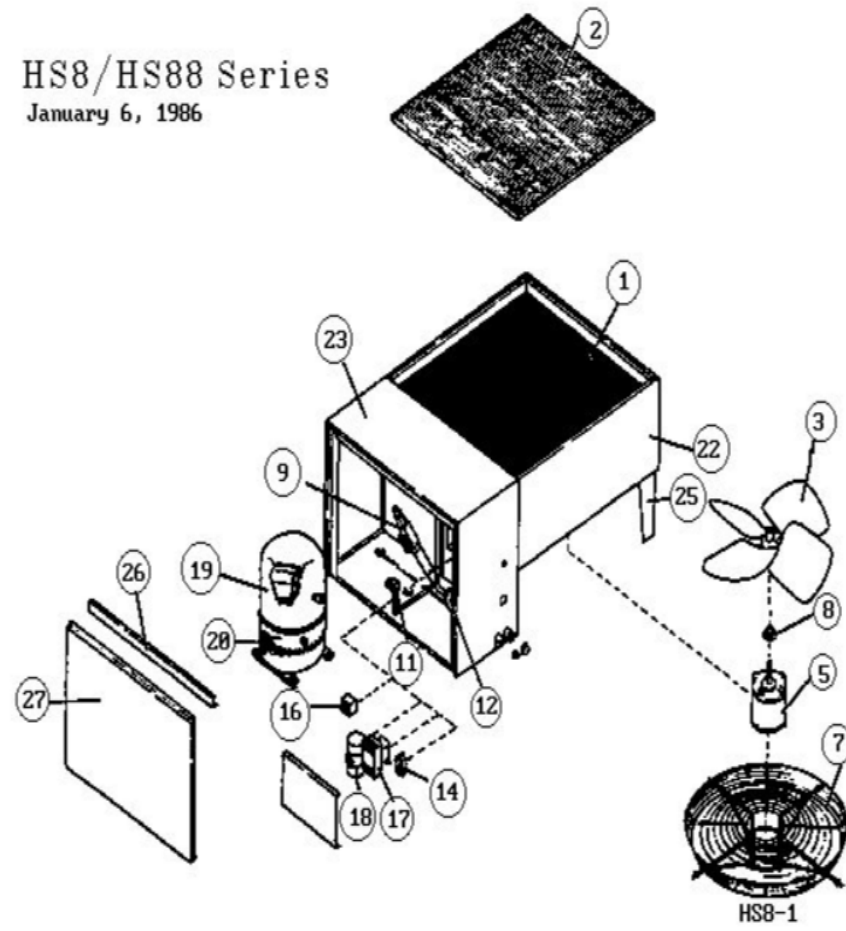

HS8/HS88 Series
January 6, 1986

Revision Number - 10

CABINET PARTS

Callout	Name	Quantity	Description
	PANEL Cat #: LB-41720BC Model/Part #: LB-41720BC	1	ORIFICE PANEL W/MOUNTED LEGS
	COVER-CONTROL BOX Cat #: LB-60174 Model/Part #: LB-60174	1	COVER-CONTROL BOX
	BASE-COMPRESSOR Cat #: LB-8104 Model/Part #: LB-8104	1	COMPRESSOR
	NUT Cat #: 86807 Model/Part #: P-8-9257	4	PUSH
22	WRAPPER Cat #: 53483 Model/Part #: LB-41719BD	1	CONDENSER
23	WRAPPER-COMP Cat #: LB-8105C Model/Part #: LB-8105C	1	WRAPPER-COMP
25	LEG Cat #: 86627 Model/Part #: LB-8593D	2	ORIFICE PANEL
26	STRIP-TOP Cat #: LB-8111D Model/Part #: LB-8111D	1	STRIP-TOP
27	PANEL-ACCESS Cat #: LB-8109 Model/Part #: LB-8109	1	ACCESS

CONTROL PANEL PARTS

Callout	Name	Quantity	Description
17	CONTACTOR Cat #: 66441 Model/Part #: P-8-1454	1	"DPST,24V(230V UNITS)"
17	CONTACTOR Cat #: 38393 Model/Part #: P-8-7736	1	"3PDT,24V(208V- 1PH UNITS)"
18	CAPACITOR Cat #: 53H02 Model/Part #: P-8-1379	1	"5MFD,370VAC"