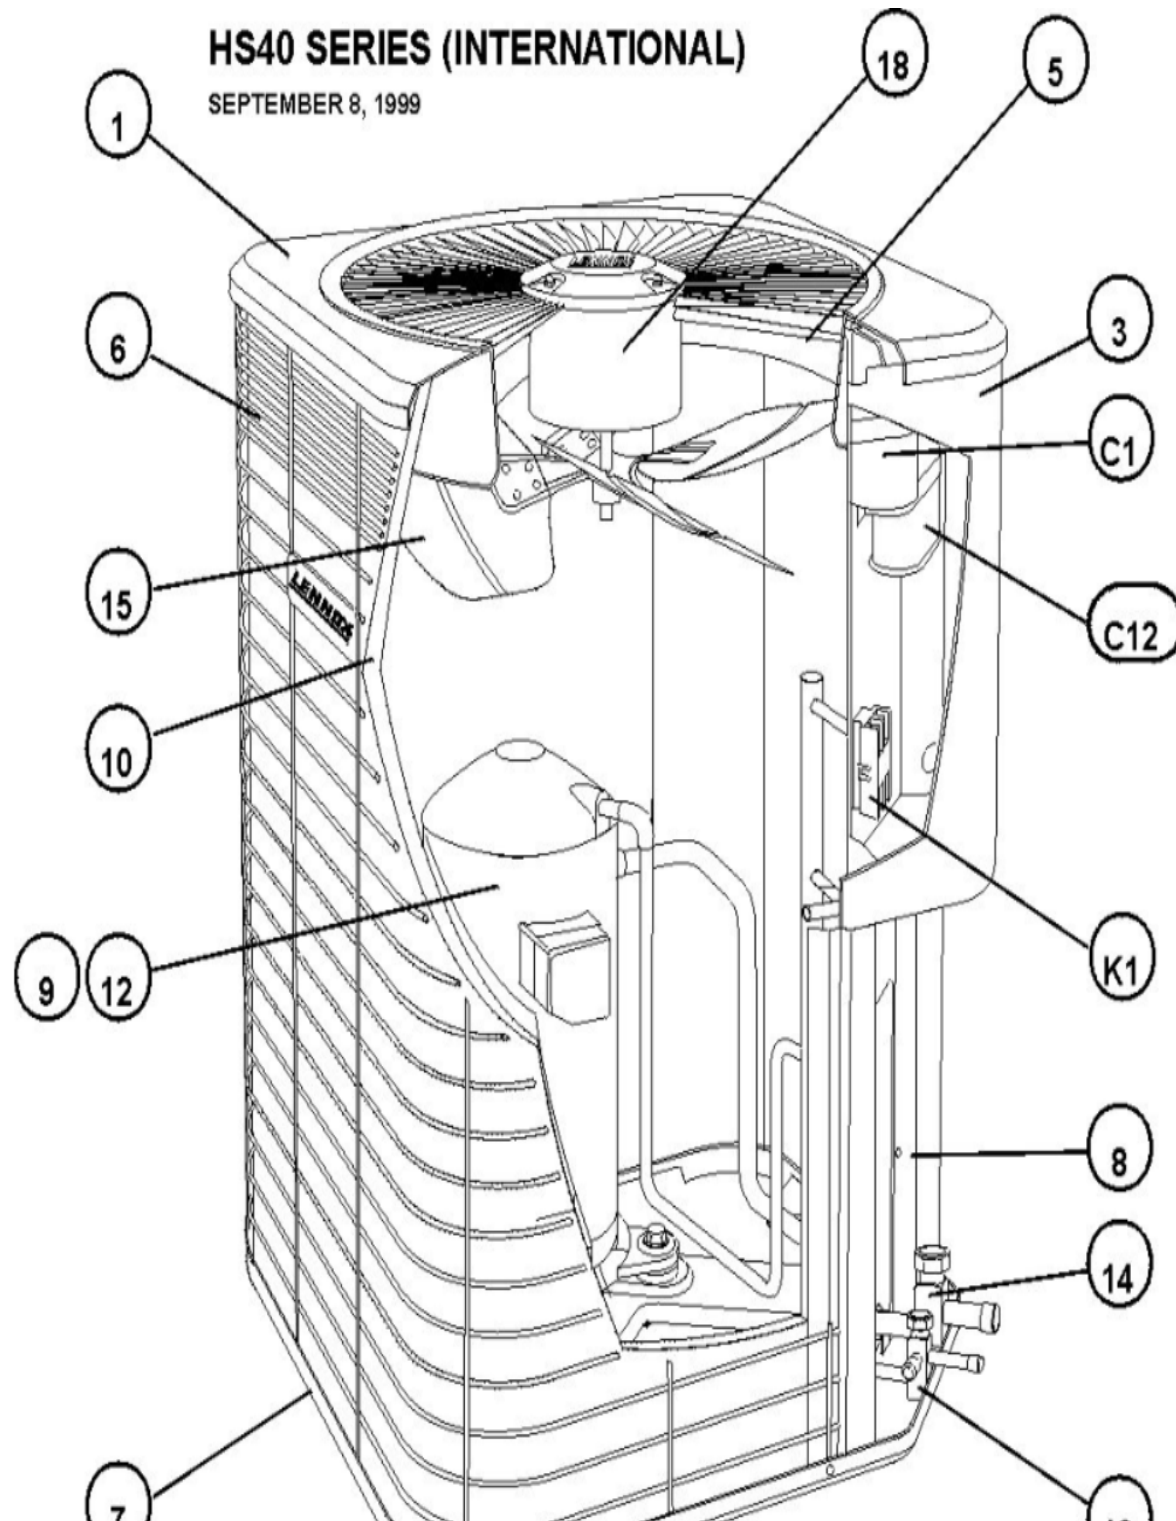

HS40 SERIES (INTERNATIONAL)

SEPTEMBER 8, 1999

Revision Number - 1

*OPTIONAL PARTS-FIELD INSTALLED

Callout	Name	Quantity	Description
	VALVE-EXPANSION Cat #: 49L34 Model/Part #: 49L3401	1	INDOOR FOR R407C ONLY

CABINET PARTS

Callout	Name	Quantity	Description
	NUT-CAP Cat #: 68J41 Model/Part #: 68J4101	4	TOP PANEL
1	PANEL-TOP Cat #: 37K62 Model/Part #: LB-86264L	1	TOP PANEL 28X28 (BEIGE)
3	COVER-CONTROL BOX Cat #: 37K03 Model/Part #: LB-86268L	1	COVER-CONTROL PANEL (BEIGE)
5	ORIFICE Cat #: 68J47 Model/Part #: 68J4701	1	"22"''''
6	GUARD-OUTDOOR COIL Cat #: 68J45 Model/Part #: 68J4501	1	COIL GUARD 36 in.
7	LEG Cat #: 94J45 Model/Part #: LB-87156A	1	BASE(SET OF 4)
8	COVER Cat #: 14L32 Model/Part #: LB-93297L	1	PATCH PLATE
9	COVER Cat #: 69J03 Model/Part #: 69J0301	1	SOUND-COMPRESSOR

CONTROL PANEL PARTS

Callout	Name	Quantity	Description
	CONTROL-TIMED OFF Cat #: 47J27 Model/Part #: LB-50709BK	1	(TOC1-2)
C1	CAPACITOR Cat #: 39H89 Model/Part #: 39H8901	1	"7.5MFD,370VAC"

Callout	Name	Quantity	Description
K1	CONTACTOR Cat #: 38393 Model/Part #: P-8-7736	1	"3PDT,24V"

Callout	Name	Quantity	Description
13	VALVE-SERVICE Cat #: 68J10 Model/Part #: 68J1001	1	"LIQUID LINE,3/8""
14	VALVE-SERVICE Cat #: 39L20 Model/Part #: 39L2001	1	"SUCTION LINE 1 1/8" X 7/8""
14	VALVE CORE Cat #: 66820 Model/Part #: P-8-1897	2	VALVE, CORE 8075910047
15	FAN Cat #: 56M80 Model/Part #: 56M8001	1	"1/2""BORE, 22""DIA, 3 BLADE"
18	MOTOR-FAN Cat #: 68J25 Model/Part #: 68J2501	1	"1/3HP,1075RPM,460/60/1"