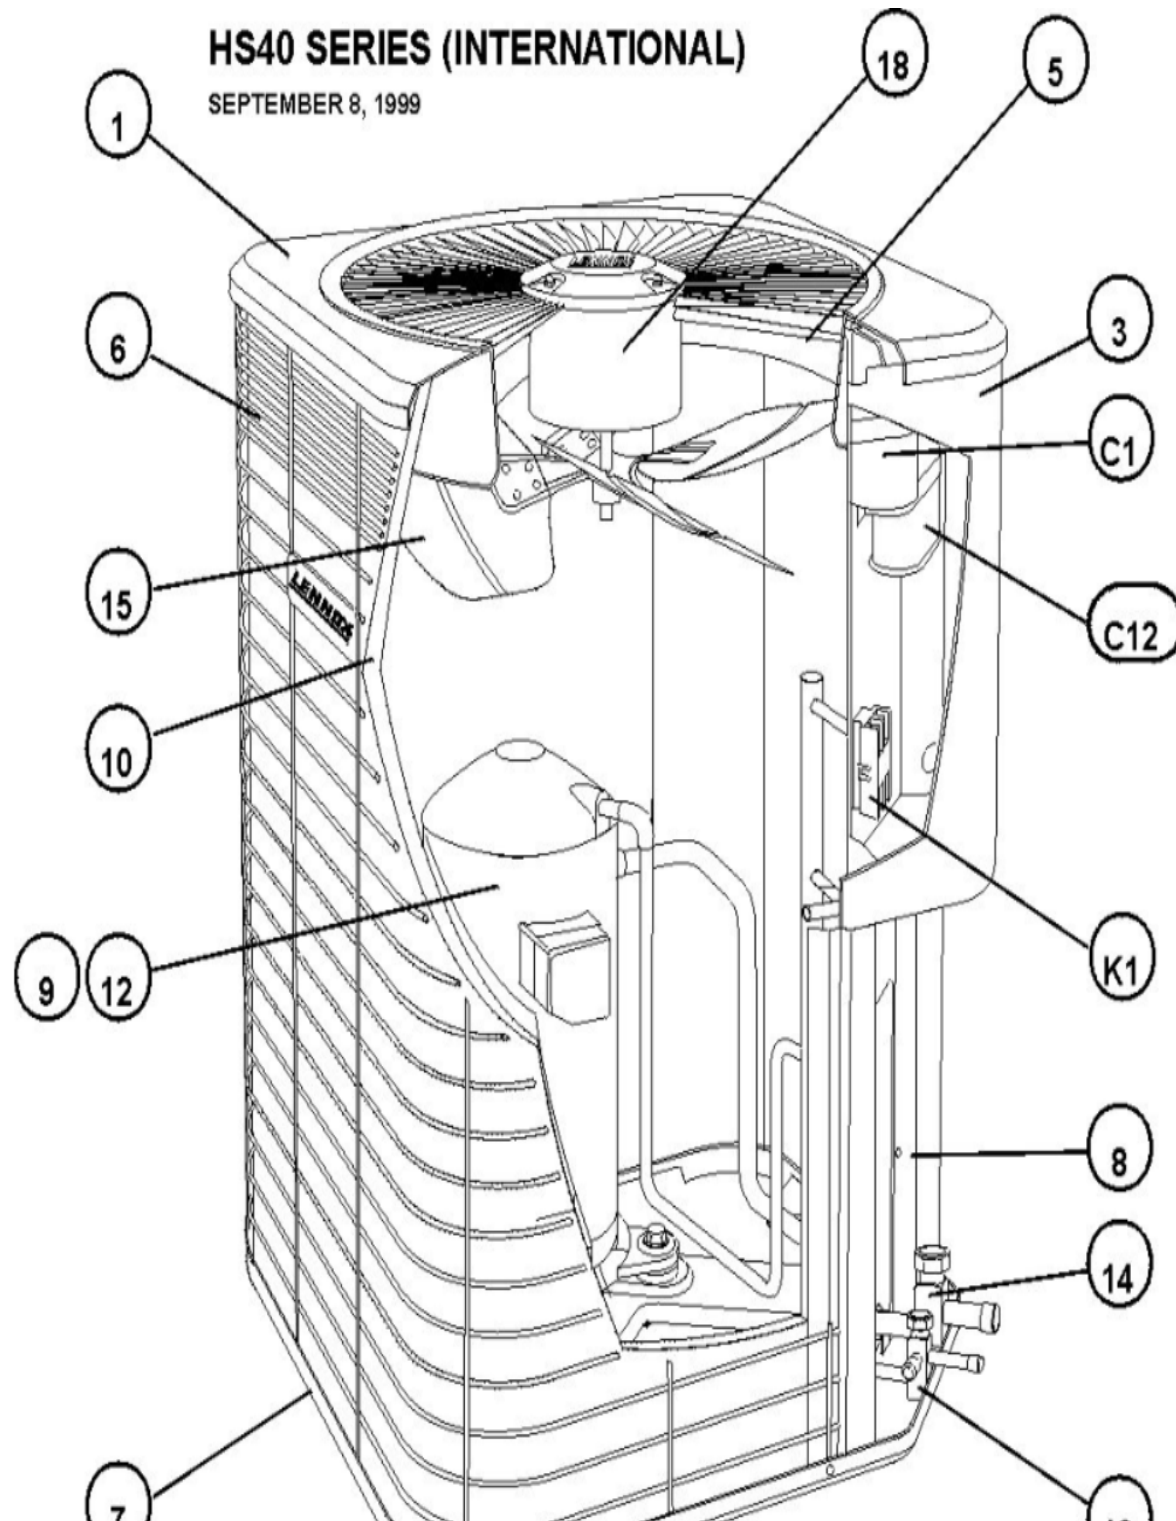

HS40 SERIES (INTERNATIONAL)

SEPTEMBER 8, 1999

Revision Number - 1

*OPTIONAL PARTS-FIELD INSTALLED

Callout	Name	Quantity	Description
	VALVE-EXPANSION Cat #: 49L34 Model/Part #: 49L3401	1	INDOOR FOR R407C ONLY

CABINET PARTS

Callout	Name	Quantity	Description
	NUT-CAP Cat #: 68J41 Model/Part #: 68J4101	4	TOP PANEL
1	PANEL-TOP Cat #: 26K58 Model/Part #: LB-86265L	1	TOP PANEL (24X24)(BEIGE) (PM)
3	COVER-CONTROL BOX Cat #: 37K03 Model/Part #: LB-86268L	1	COVER-CONTROL PANEL (BEIGE)
5	ORIFICE Cat #: 68J46 Model/Part #: 68J4601	1	"18""
6	GUARD-COIL Cat #: 68J06 Model/Part #: 68J0601	1	COIL OUTDOOR
7	LEG Cat #: 94J45 Model/Part #: LB-87156A	1	BASE(SET OF 4)
8	COVER Cat #: 32K99 Model/Part #: LB-86272A	1	PATCH PLATE
9	COVER Cat #: 69J03 Model/Part #: 69J0301	1	SOUND-COMPRESSOR

CONTROL PANEL PARTS

Callout	Name	Quantity	Description
	CONTROL-TIMED OFF Cat #: 47J27 Model/Part #: LB-50709BK	1	(TOC1-2)
C1	CAPACITOR Cat #: 39H89 Model/Part #: 39H8901	1	"7.5MFD,370VAC(3PH)"

Callout	Name	Quantity	Description
K1	CONTACTOR Cat #: 38393 Model/Part #: P-8-7736	1	"3PDT,24V(3PH)"