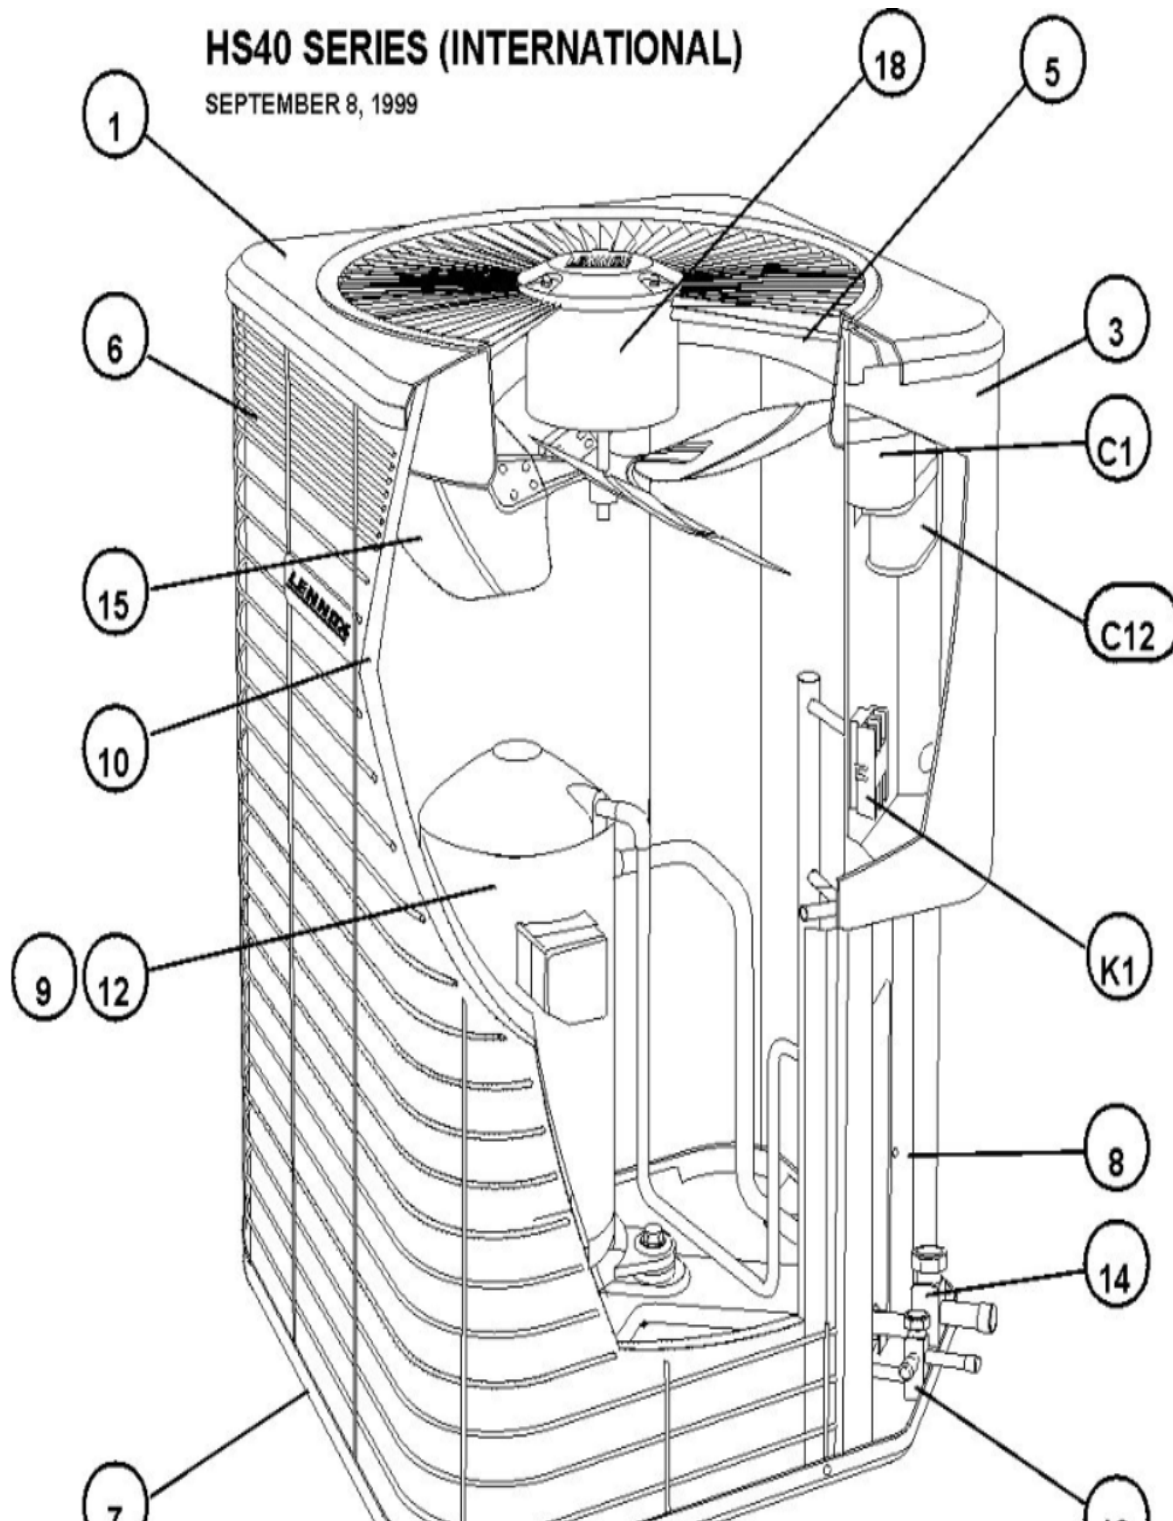

HS40 SERIES (INTERNATIONAL)

SEPTEMBER 8, 1999

Revision Number - 3

*OPTIONAL PARTS-FIELD INSTALLED

Callout	Name	Quantity	Description
	CAPACITOR-START Cat #: 47A60 Model/Part #: 47A6001	1	"88-108MFD,330VAC"
	RELAY-POTENTIAL Cat #: 58327 Model/Part #: P-8-3577	1	SPNC
EXP KT	VALVE-EXPANSION Cat #: 49L33 Model/Part #: 49L3301	1	INDOOR FOR R407C ONLY
ST KIT	START-KIT Cat #: 10J42 Model/Part #: LB-31200BM	1	START KIT

CABINET PARTS

Callout	Name	Quantity	Description
	NUT-CAP Cat #: 85M56 Model/Part #: 100094-01	4	TOP PANEL
	MESHING-COIL Cat #: 26W30 Model/Part #: 100231-09	1	"36" X 90" (CUT OT FIT)"
	PUSH PIN-MESHING Cat #: 26W29 Model/Part #: R100230-01	6	PIN-PUSH
1	PANEL-TOP Cat #: 88M43 Model/Part #: LB-86265G	1	TOP PANEL (24X24)(QUARTZ GRAY)
3	COVER-CONTROL BOX Cat #: 88M45 Model/Part #: LB-86271G	1	COVER-CONTROL PANEL (QUARTZ GRAY)
5	ORIFICE Cat #: 95M53 Model/Part #: 100001-03	1	"18""
6	GUARD- COIL Cat #: 88M51 Model/Part #: 100315-05	1	OUTDOOR COIL
7	LEG Cat #: 94J45 Model/Part #: LB-87156A	1	BASE(SET OF 4)

Callout	Name	Quantity	Description
8	COVER Cat #: 88M40 Model/Part #: LB-86276G	1	PATCH PLATE

CONTROL PANEL PARTS

Callout	Name	Quantity	Description
	CONTROL-TIMED OFF Cat #: 47J27 Model/Part #: LB-50709BK	1	(TOC1-2)
C12	CAPACITOR-FAN MTR Cat #: 89M77 Model/Part #: 100335-09	1	"40+5MFD,440VAC"
K1	CONTACTOR Cat #: 95M55 Model/Part #: 100438-01	1	"SPST,24V"