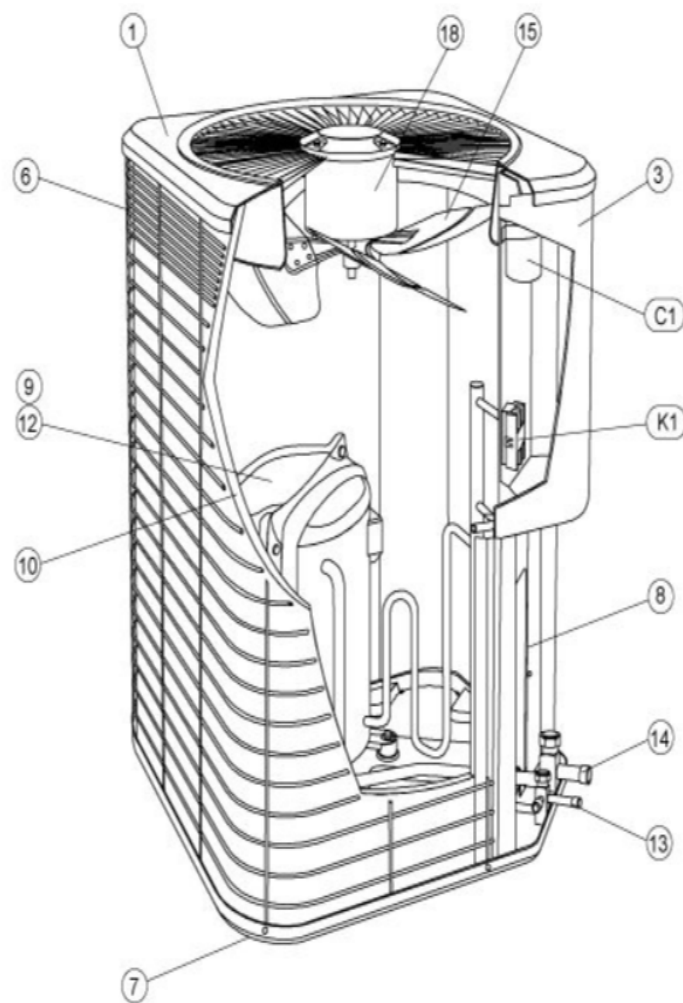

COOLING-CONDENSING
JANUARY, 2006

HS29 SERIES (3 PH)

Revision Number - 13

*OPTIONAL PARTS-FIELD INSTALLED

Callout	Name	Quantity	Description
	VALVE-SADDLE Cat #: 65G91 Model/Part #: 65G9101	1	"3/8""
	SWITCH-LO PRESS Cat #: 87265 Model/Part #: P-8-10978	1	"IN 55+5PSIG,OUT 25+5PSIG"
A	SWITCH-HI PRESS Cat #: 86H31 Model/Part #: 86H3101	1	OUT 410+10 PSIG
B	VALVE-SADDLE Cat #: 65G91 Model/Part #: 65G9101	1	"3/8""
HP KIT	HI PRESS CUTOUT KIT Cat #: 94J46 Model/Part #: LB-87619A	1	INC NEXT 2 PARTS
LC KIT	LOSS OF CHARGE KIT Cat #: 94J47 Model/Part #: LB-87620A	1	INC NEXT 2 PARTS

CABINET PARTS

Callout	Name	Quantity	Description
	NUT-CAP Cat #: 68J41 Model/Part #: 68J4101	4	TOP PANEL
1	PANEL-TOP Cat #: 88M43 Model/Part #: LB-86265G	1	TOP PANEL (24X24)(QUARTZ GRAY)
3	COVER-CONTROL BOX Cat #: 88M46 Model/Part #: LB-86268G	1	COVER- CONTROL PANEL (QUARTZ GRAY)
6	GUARD-OUTDOOR COIL Cat #: 88M36 Model/Part #: 100320-04	1	OUTDOOR COIL
7	LEG Cat #: 94J45 Model/Part #: LB-87156A	1	BASE(SET OF 4)
8	COVER Cat #: 88M41 Model/Part #: LB-86272G	1	PATCH PLATE(OPT)