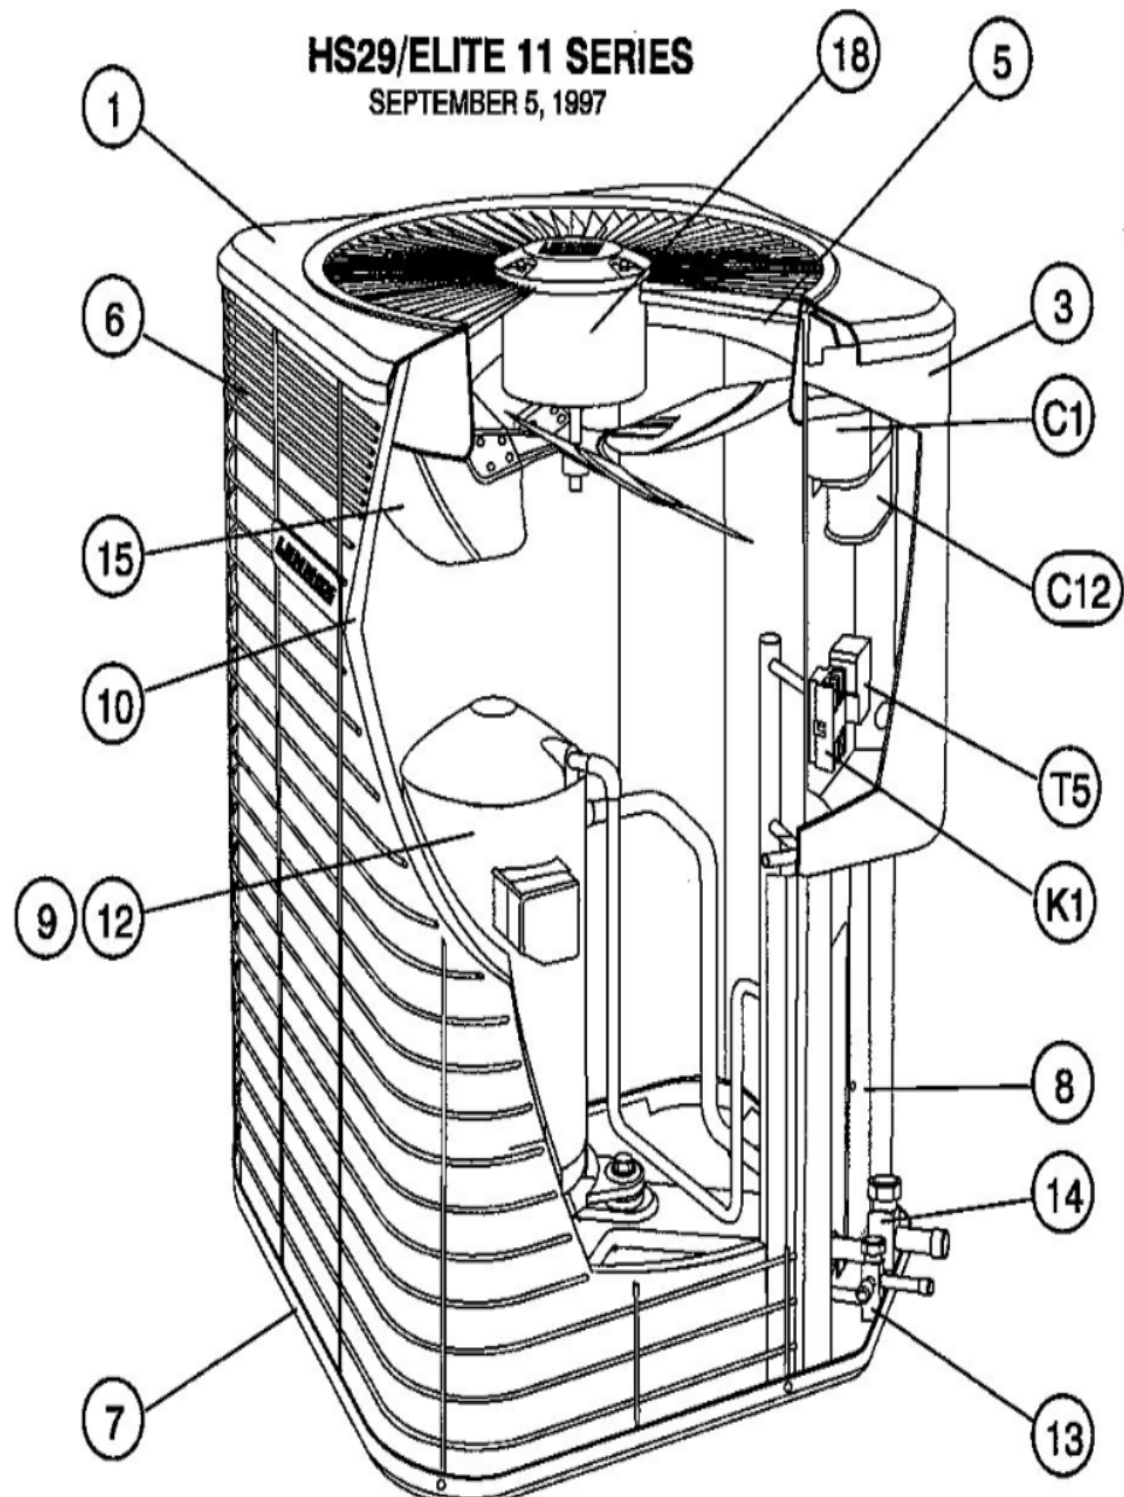

HS29/ELITE 11 SERIES
SEPTEMBER 5, 1997

Revision Number - 2

*OPTIONAL PARTS-FIELD INSTALLED

Callout	Name	Quantity	Description
	VALVE-SADDLE Cat #: 65G91 Model/Part #: 65G9101	1	VALVE
	SWITCH-LO PRESS Cat #: 87265 Model/Part #: P-8-10978	1	SWITCH-LOW PRESS - use 56L45
A	SWITCH-HI PRESS Cat #: 86H31 Model/Part #: 86H3101	1	OUT 410+10 PSIG
B	VALVE-SADDLE Cat #: 65G91 Model/Part #: 65G9101	1	"3/8"
HP KIT	HI PRESS CUTOUT KIT Cat #: 94J46 Model/Part #: LB-87619A	1	INC NEXT 2 PARTS
LC KIT	LOSS OF CHARGE KIT Cat #: 94J47 Model/Part #: LB-87620A	1	INC NEXT 2 PARTS

CABINET PARTS

Callout	Name	Quantity	Description
	NUT-CAP Cat #: 68J41 Model/Part #: 68J4101	4	TOP PANEL
	COVER Cat #: 69J03 Model/Part #: 69J0301	1	SOUND-COMPRESSOR
1	PANEL-TOP Cat #: 37K62 Model/Part #: LB-86264L	1	TOP PANEL 28X28 (BEIGE)
3	COVER-CONTROL BOX Cat #: 37K03 Model/Part #: LB-86268L	1	COVER-CONTROL PANEL (BEIGE)
5	ORIFICE Cat #: 68J47 Model/Part #: 68J4701	1	"22"''
6	GUARD-OUTDOOR COIL Cat #: 68J45 Model/Part #: 68J4501	1	COIL GUARD 36 in.
7	LEG Cat #: 94J45 Model/Part #: LB-87156A	1	BASE(SET OF 4)

Callout	Name	Quantity	Description
8	COVER Cat #: 14L32 Model/Part #: LB-93297	1	PATCH PLATE

CONTROL PANEL PARTS

Callout	Name	Quantity	Description
C1	CAPACITOR Cat #: 39H89 Model/Part #: 39H8901	1	"7.5MFD,370VAC"
K1	CONTACTOR Cat #: 38393 Model/Part #: P-8-7736	1	"3PDT,24V"