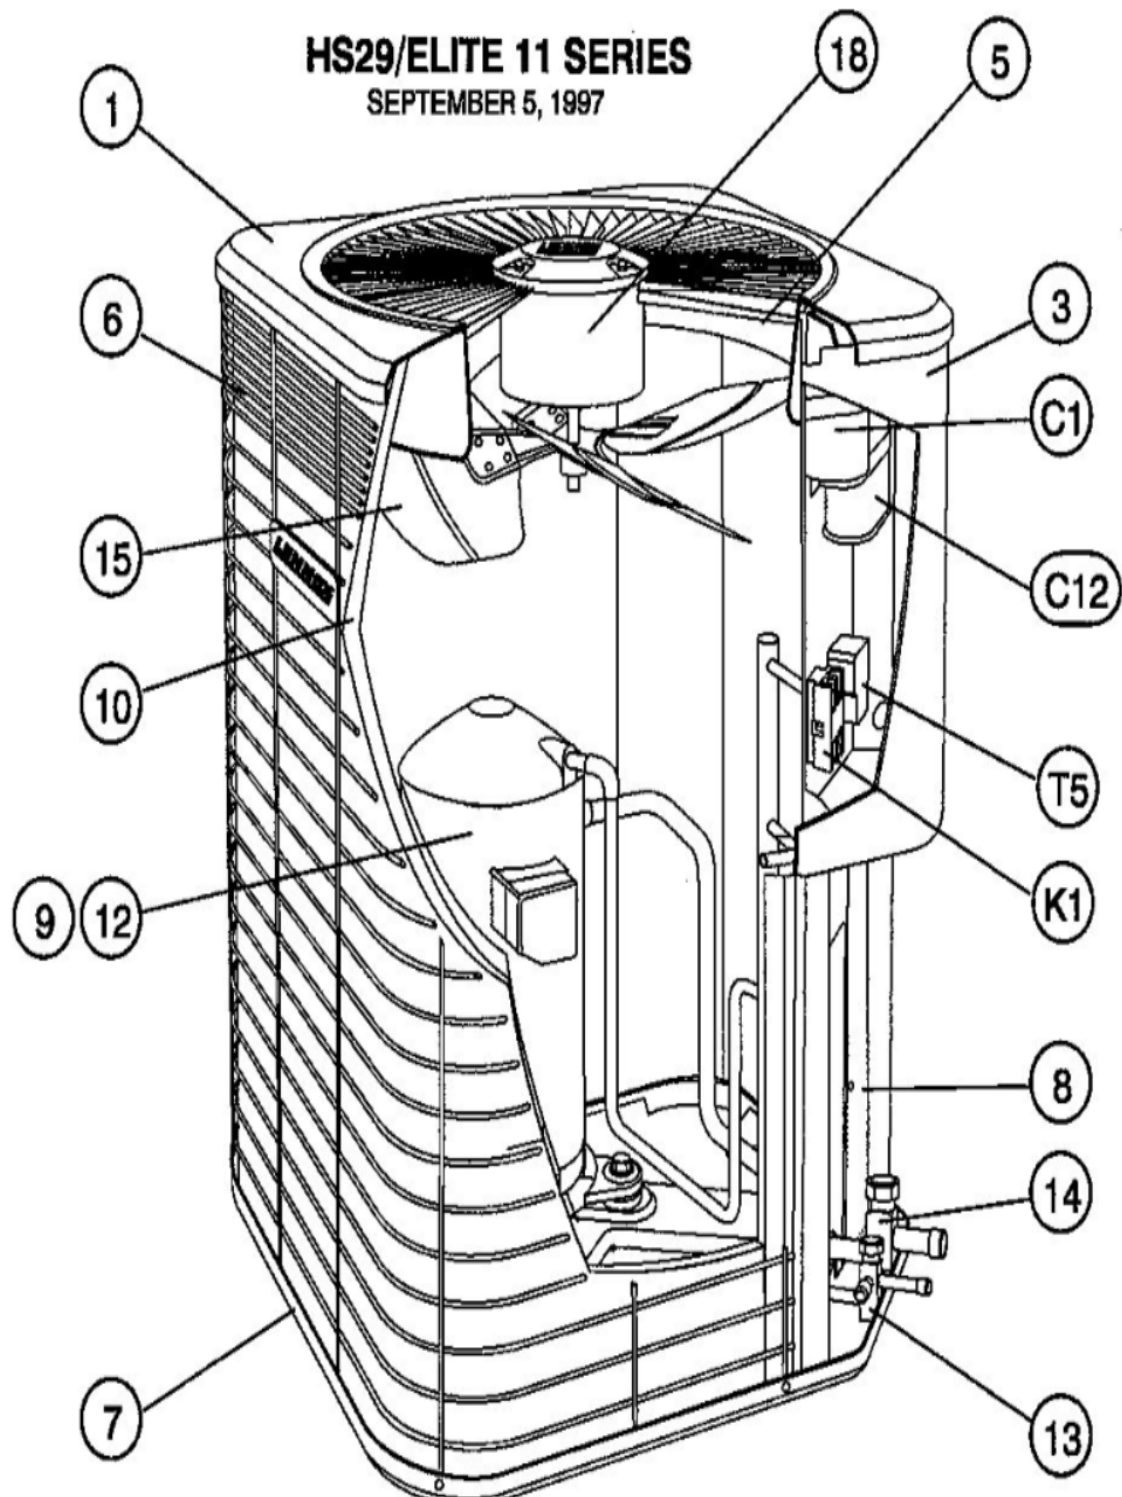

HS29/ELITE 11 SERIES

SEPTEMBER 5, 1997

Revision Number - 1

*OPTIONAL PARTS-FIELD INSTALLED

Callout	Name	Quantity	Description
	VALVE-SADDLE Cat #: 65G91 Model/Part #: 65G9101	1	VALVE
	SWITCH-LO PRESS Cat #: 87265 Model/Part #: P-8-10978	1	SWITCH-LOW PRESS - use 56L45
A	SWITCH-HI PRESS Cat #: 86H31 Model/Part #: 86H3101	1	OUT 410+10 PSIG
B	VALVE-SADDLE Cat #: 65G91 Model/Part #: 65G9101	1	"3/8"
HP KIT	HI PRESS CUTOUT KIT Cat #: 94J46 Model/Part #: LB-87619A	1	INC NEXT 2 PARTS
LC KIT	LOSS OF CHARGE KIT Cat #: 94J47 Model/Part #: LB-87620A	1	INC NEXT 2 PARTS

CABINET PARTS

Callout	Name	Quantity	Description
	NUT-CAP Cat #: 68J41 Model/Part #: 68J4101	4	TOP PANEL
	COVER Cat #: 69J03 Model/Part #: 69J0301	1	SOUND- COMPRESSOR
1	PANEL-TOP Cat #: 37K62 Model/Part #: LB-86264L	1	TOP PANEL 28X28 (BEIGE)
3	COVER-CONTROL BOX Cat #: 37K03 Model/Part #: LB-86268L	1	COVER-CONTROL PANEL (BEIGE)
5	ORIFICE Cat #: 68J47 Model/Part #: 68J4701	1	"22" ""
6	GUARD-OUTDOOR COIL Cat #: 68J45 Model/Part #: 68J4501	1	COIL GUARD 36 in.
7	LEG Cat #: 94J45 Model/Part #: LB-87156A	1	BASE(SET OF 4)

Callout	Name	Quantity	Description
8	COVER Cat #: 14L32 Model/Part #: LB-93297	1	PATCH PLATE

CONTROL PANEL PARTS

Callout	Name	Quantity	Description
	CONTROL-TIMED OFF Cat #: 47J27 Model/Part #: LB-50709BK	1	(TOC1-2)(INTL)
C1	CAPACITOR Cat #: 39H89 Model/Part #: 39H8901	1	"7.5MFD,370VAC"
K1	CONTACTOR Cat #: 38393 Model/Part #: P-8-7736	1	"3PDT,24V"