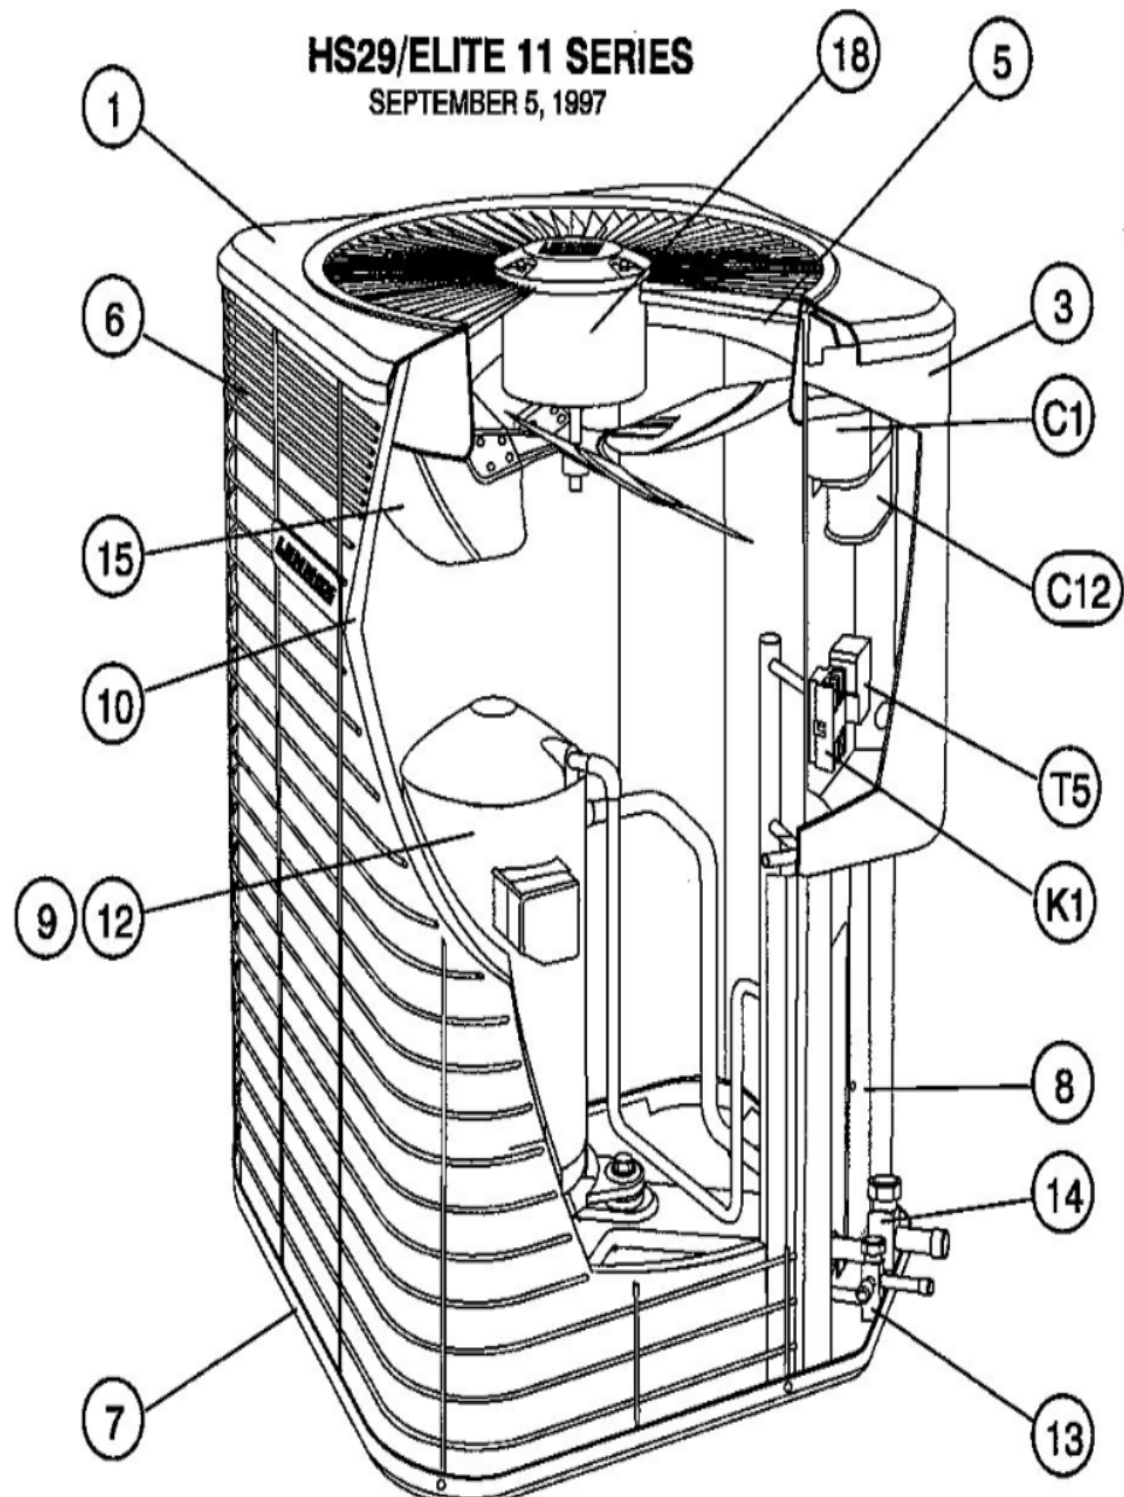

HS29/ELITE 11 SERIES
SEPTEMBER 5, 1997

Revision Number - 1

*OPTIONAL PARTS-FIELD INSTALLED

Callout	Name	Quantity	Description
	VALVE-SADDLE Cat #: 65G91 Model/Part #: 65G9101	1	VALVE
	SWITCH-LO PRESS Cat #: 87265 Model/Part #: P-8-10978	1	SWITCH-LOW PRESS - use 56L45
A	SWITCH-HI PRESS Cat #: 86H31 Model/Part #: 86H3101	1	OUT 410+10 PSIG
B	VALVE-SADDLE Cat #: 65G91 Model/Part #: 65G9101	1	"3/8"
HP KIT	HI PRESS CUTOUT KIT Cat #: 94J46 Model/Part #: LB-87619A	1	INC NEXT 2 PARTS
LC KIT	LOSS OF CHARGE KIT Cat #: 94J47 Model/Part #: LB-87620A	1	INC NEXT 2 PARTS

CABINET PARTS

Callout	Name	Quantity	Description
	NUT-CAP Cat #: 68J41 Model/Part #: 68J4101	4	TOP PANEL
1	PANEL-TOP Cat #: 26K58 Model/Part #: LB-86265L	1	TOP PANEL (24X24)(BEIGE) (PM)
3	COVER-CONTROL BOX Cat #: 37K03 Model/Part #: LB-86268L	1	COVER-CONTROL PANEL (BEIGE)
5	ORIFICE Cat #: 68J46 Model/Part #: 68J4601	1	"18""
6	GUARD-COIL Cat #: 68J06 Model/Part #: 68J0601	1	COIL GUARD 32 in.
7	LEG Cat #: 94J45 Model/Part #: LB-87156A	1	BASE(SET OF 4)
8	COVER Cat #: 14L32 Model/Part #: LB-93297	1	PATCH PLATE

Callout	Name	Quantity	Description
9	COVER Cat #: 69J03 Model/Part #: 69J0301	1	SOUND-COMPRESSOR

CONTROL PANEL PARTS

Callout	Name	Quantity	Description
	CONTROL-TIMED OFF Cat #: 47J27 Model/Part #: LB-50709BK	1	(TOC1-2)(INTL)
C1	CAPACITOR Cat #: 39H89 Model/Part #: 39H8901	1	"7.5MFD,370VAC"
K1	CONTACTOR Cat #: 38393 Model/Part #: P-8-7736	1	"3PDT,24V"