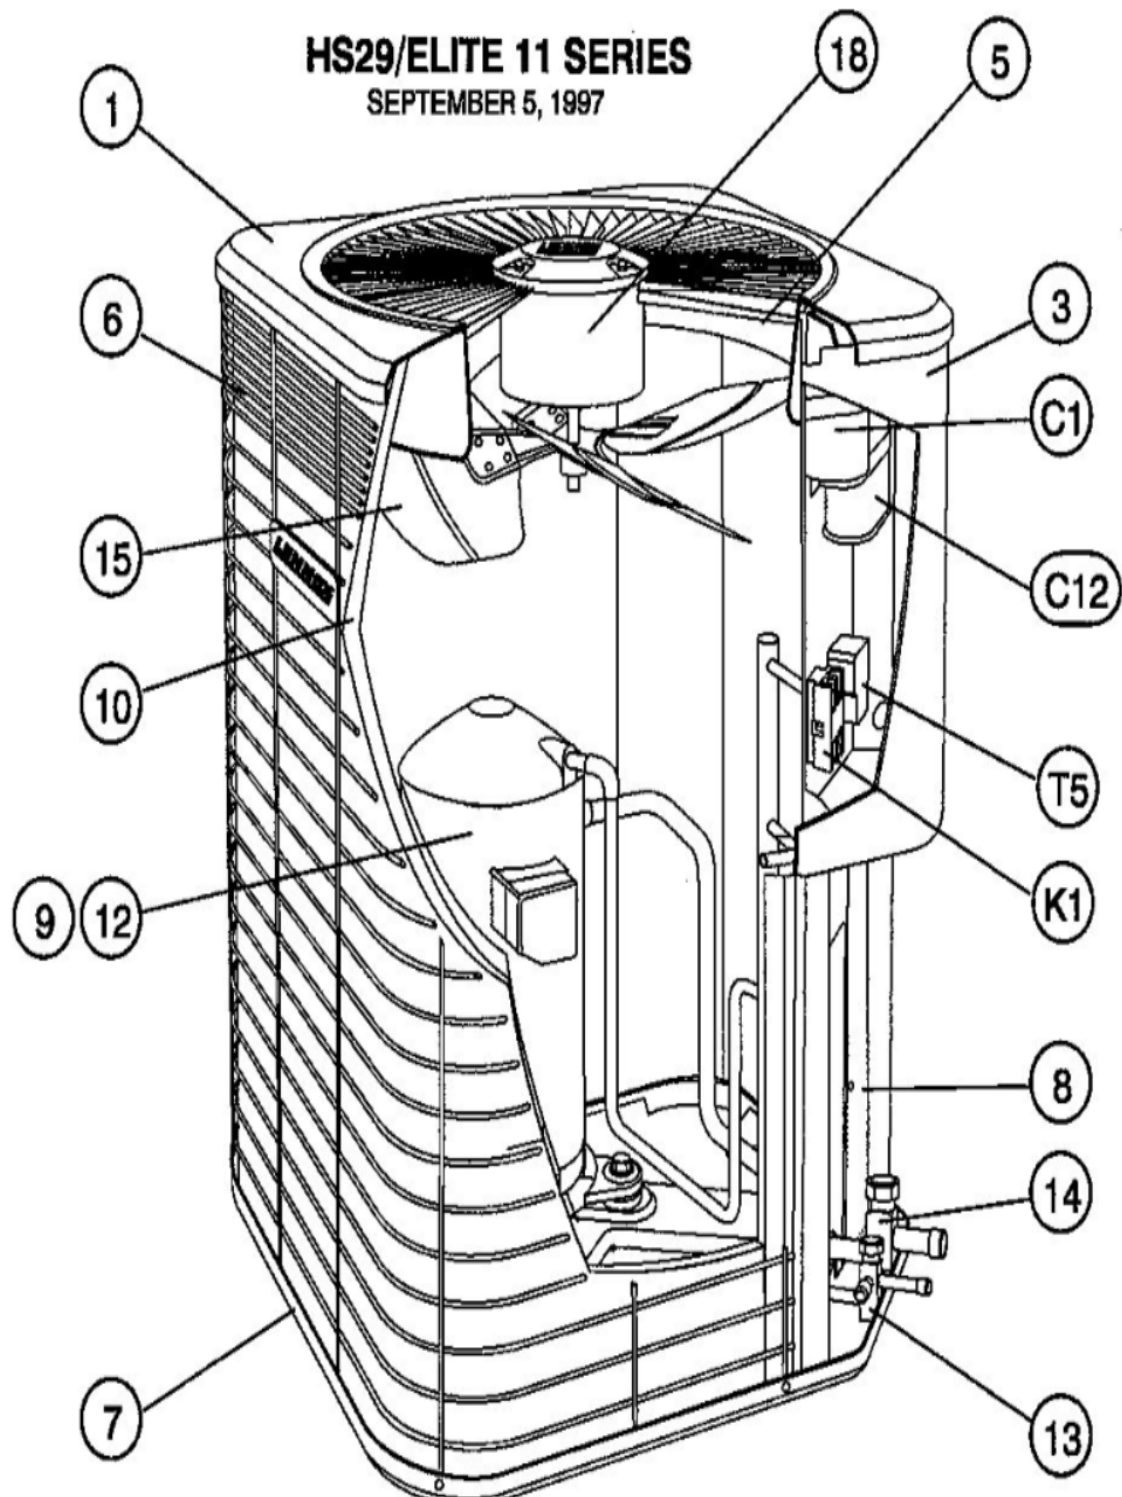

HS29/ELITE 11 SERIES

SEPTEMBER 5, 1997

Revision Number - 9

*OPTIONAL PARTS-FIELD INSTALLED

Callout	Name	Quantity	Description
	VALVE-SADDLE Cat #: 65G91 Model/Part #: 65G9101	1	"3/8""(OPT)"
	SWITCH-LO PRESS Cat #: 87265 Model/Part #: P-8-10978	1	"IN 55+5PSIG,OUT 25+5PSIG(OPT)"
A	SWITCH-HI PRESS Cat #: 86H31 Model/Part #: 86H3101	1	OUT 410+10 PSIG(OPT)
B	VALVE-SADDLE Cat #: 65G91 Model/Part #: 65G9101	1	"3/8""(OPT)"
HP KIT	HI PRESS CUTOUT KIT Cat #: 94J46 Model/Part #: LB-87619A	1	INC NEXT 2 PARTS(OPT)
LC KIT	LOSS OF CHARGE KIT Cat #: 94J47 Model/Part #: LB-87620A	1	INC NEXT 2 PARTS(OPT)

CABINET PARTS

Callout	Name	Quantity	Description
	NUT-CAP Cat #: 68J41 Model/Part #: 68J4101	4	TOP PANEL
1	PANEL-TOP Cat #: 26K58 Model/Part #: LB-86265L	1	TOP PANEL (24X24)(BEIGE) (PM)
3	COVER-CONTROL BOX Cat #: 37K03 Model/Part #: LB-86268L	1	COVER-CONTROL PANEL (BEIGE)
5	ORIFICE Cat #: 68J46 Model/Part #: 68J4601	1	"18""
6	GUARD-COIL Cat #: 68J06 Model/Part #: 68J0601	1	OUTDOOR
7	LEG Cat #: 94J45 Model/Part #: LB-87156A	1	BASE(SET OF 4)
8	COVER Cat #: 14L32 Model/Part #: LB-93297	1	PATCH PLATE

Callout	Name	Quantity	Description
9	COVER Cat #: 53J40 Model/Part #: 53J4001	1	SOUND-COMPRESSOR

CONTROL PANEL PARTS

Callout	Name	Quantity	Description
	CONTROL-TIMED OFF Cat #: 47J27 Model/Part #: LB-50709BK	1	(TOC1-2)(OPT)
C1	CAPACITOR Cat #: 39H89 Model/Part #: 39H8901	1	"7.5MFD,370VAC(3PH)"
K1	CONTACTOR Cat #: 38393 Model/Part #: P-8-7736	1	"3PDT,24V(3PH)"
T5	TRANSFORMER Cat #: 13H79 Model/Part #: 13H7901	1	"575V PRI,460V SEC,3.4VA, L/FUSE"