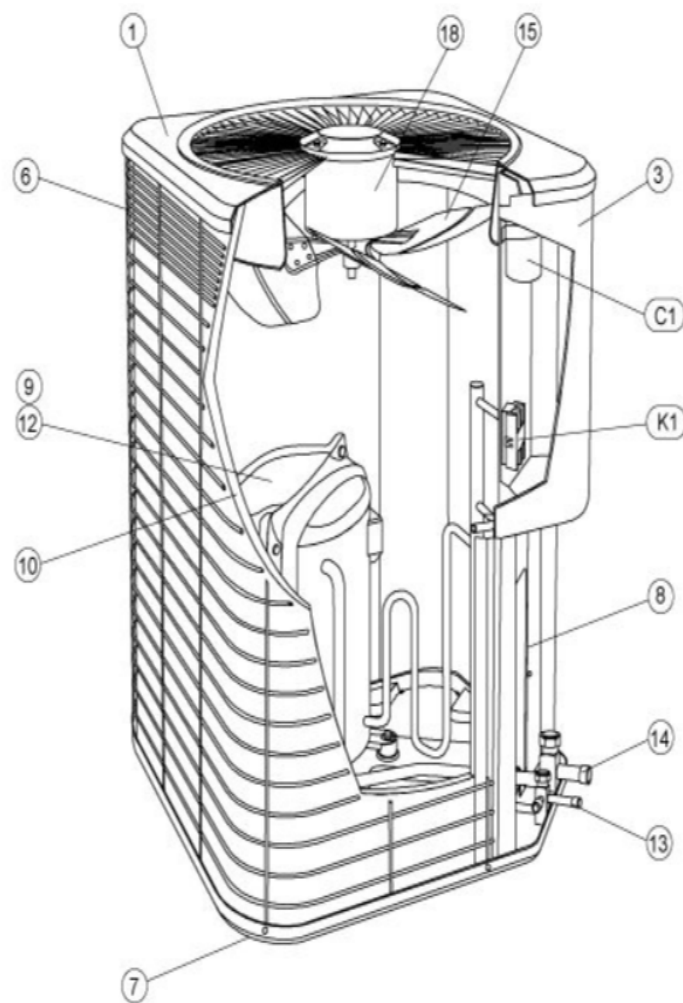

COOLING-CONDENSING
JANUARY, 2006

HS29 SERIES (3 PH)

Revision Number - 13

*OPTIONAL PARTS-FIELD INSTALLED

Callout	Name	Quantity	Description
	VALVE-SADDLE Cat #: 65G91 Model/Part #: 65G9101	1	"3/8""
	SWITCH-LO PRESS Cat #: 87265 Model/Part #: P-8-10978	1	"IN 55+5PSIG,OUT 25+5PSIG"
A	SWITCH-HI PRESS Cat #: 86H31 Model/Part #: 86H3101	1	OUT 410+10 PSIG
B	VALVE-SADDLE Cat #: 65G91 Model/Part #: 65G9101	1	"3/8""
HP KIT	HI PRESS CUTOUT KIT Cat #: 94J46 Model/Part #: LB-87619A	1	INC NEXT 2 PARTS
LC KIT	LOSS OF CHARGE KIT Cat #: 94J47 Model/Part #: LB-87620A	1	INC NEXT 2 PARTS

CABINET PARTS

Callout	Name	Quantity	Description
	NUT-CAP Cat #: 68J41 Model/Part #: 68J4101	4	PANEL TOP
1	PANEL-TOP Cat #: 88M43 Model/Part #: LB-86265G	1	TOP PANEL (24X24)(QUARTZ GRAY)
3	COVER-CONTROL BOX Cat #: 88M46 Model/Part #: LB-86268G	1	COVER-CONTROL PANEL (QUARTZ GRAY)
6	GUARD-OUTDOOR COIL Cat #: 88M36 Model/Part #: 100320-04	1	OUTDOOR COIL
7	LEG Cat #: 94J45 Model/Part #: LB-87156A	1	BASE(SET OF 4)
8	COVER Cat #: 88M41 Model/Part #: LB-86272G	1	PATCH PLATE(OPT)

Callout	Name	Quantity	Description
9	COVER Cat #: 69J03 Model/Part #: 69J0301	1	SOUND-COMPRESSOR(OPT)

CONTROL PANEL PARTS

Callout	Name	Quantity	Description
C1	CAPACITOR Cat #: 22W78 Model/Part #: 59C9201	1	"5MFD,370VAC"
K1	CONTACTOR Cat #: 38393 Model/Part #: P-8-7736	1	"3PDT,24V"