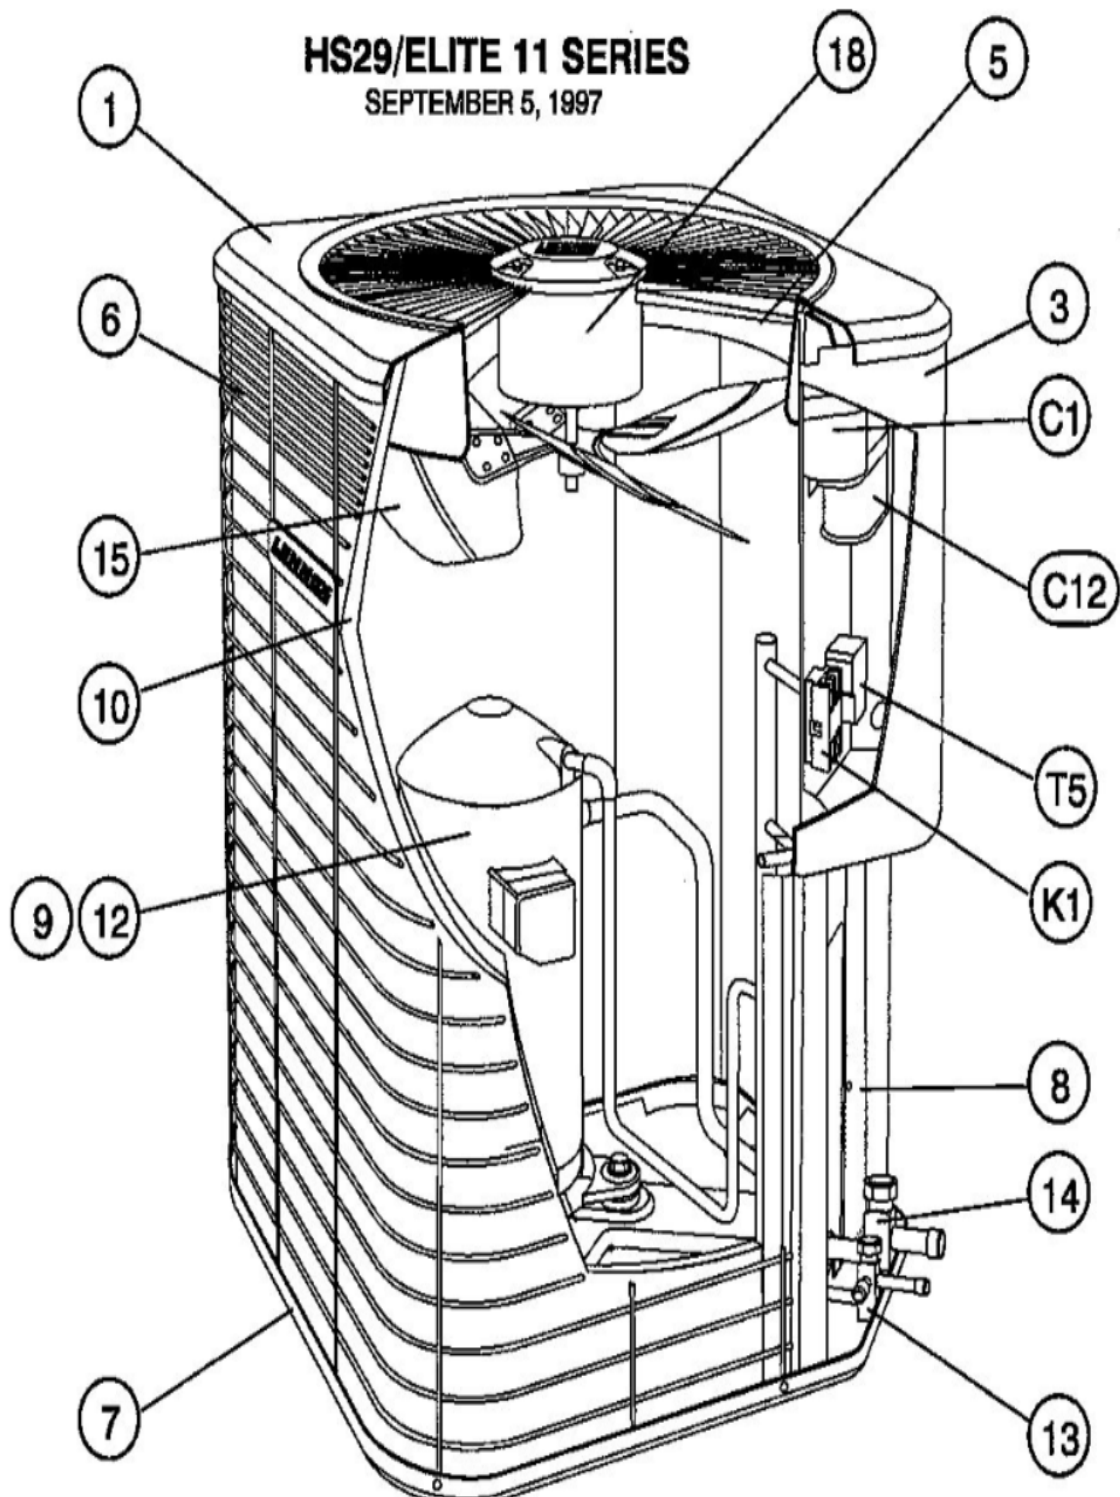

HS29/ELITE 11 SERIES

SEPTEMBER 5, 1997

Revision Number - 3

*OPTIONAL PARTS-FIELD INSTALLED

Callout	Name	Quantity	Description
	VALVE-SADDLE Cat #: 65G91 Model/Part #: 65G9101	1	"3/8""
	SWITCH-LO PRESS Cat #: 87265 Model/Part #: P-8-10978	1	"IN 55+5PSIG,OUT 25+5PSIG"
A	SWITCH-HI PRESS Cat #: 86H31 Model/Part #: 86H3101	1	OUT 410+10 PSIG
B	VALVE-SADDLE Cat #: 65G91 Model/Part #: 65G9101	1	"3/8""
HP KIT	HI PRESS CUTOUT KIT Cat #: 94J46 Model/Part #: LB-87619A	1	INC NEXT 2 PARTS
LC KIT	LOSS OF CHARGE KIT Cat #: 94J47 Model/Part #: LB-87620A	1	INC NEXT 2 PARTS

CABINET PARTS

Callout	Name	Quantity	Description
	NUT-CAP Cat #: 68J41 Model/Part #: 68J4101	4	TOP PANEL
1	PANEL-TOP Cat #: 26K58 Model/Part #: LB-86265L	1	TOP PANEL (24X24)(BEIGE) (PM)
3	COVER-CONTROL BOX Cat #: 37K03 Model/Part #: LB-86268L	1	COVER-CONTROL PANEL (BEIGE)
6	GUARD-COIL Cat #: 68J06 Model/Part #: 68J0601	1	OUTDOOR COIL
7	LEG Cat #: 94J45 Model/Part #: LB-87156A	1	BASE(SET OF 4)
8	COVER Cat #: 32K99 Model/Part #: LB-86272A	1	PATCH PLATE
9	COVER Cat #: 69J03 Model/Part #: 69J0301	1	SOUND- COMPRESSOR(INTL&OPT)

CONTROL PANEL PARTS

Callout	Name	Quantity	Description
C12	CAPACITOR-FAN&RUN Cat #: 69M70 Model/Part #: 69M7001	1	"80+7.5MFD,440VAC (INTL-ROUND)"
C12	CAPACITOR Cat #: 80K48 Model/Part #: 80K4801	1	"40+5MFD,440VAC (1PH)"
K1	CONTACTOR Cat #: 65C69 Model/Part #: 65C6901	1	"SPST,24V(1PH)"