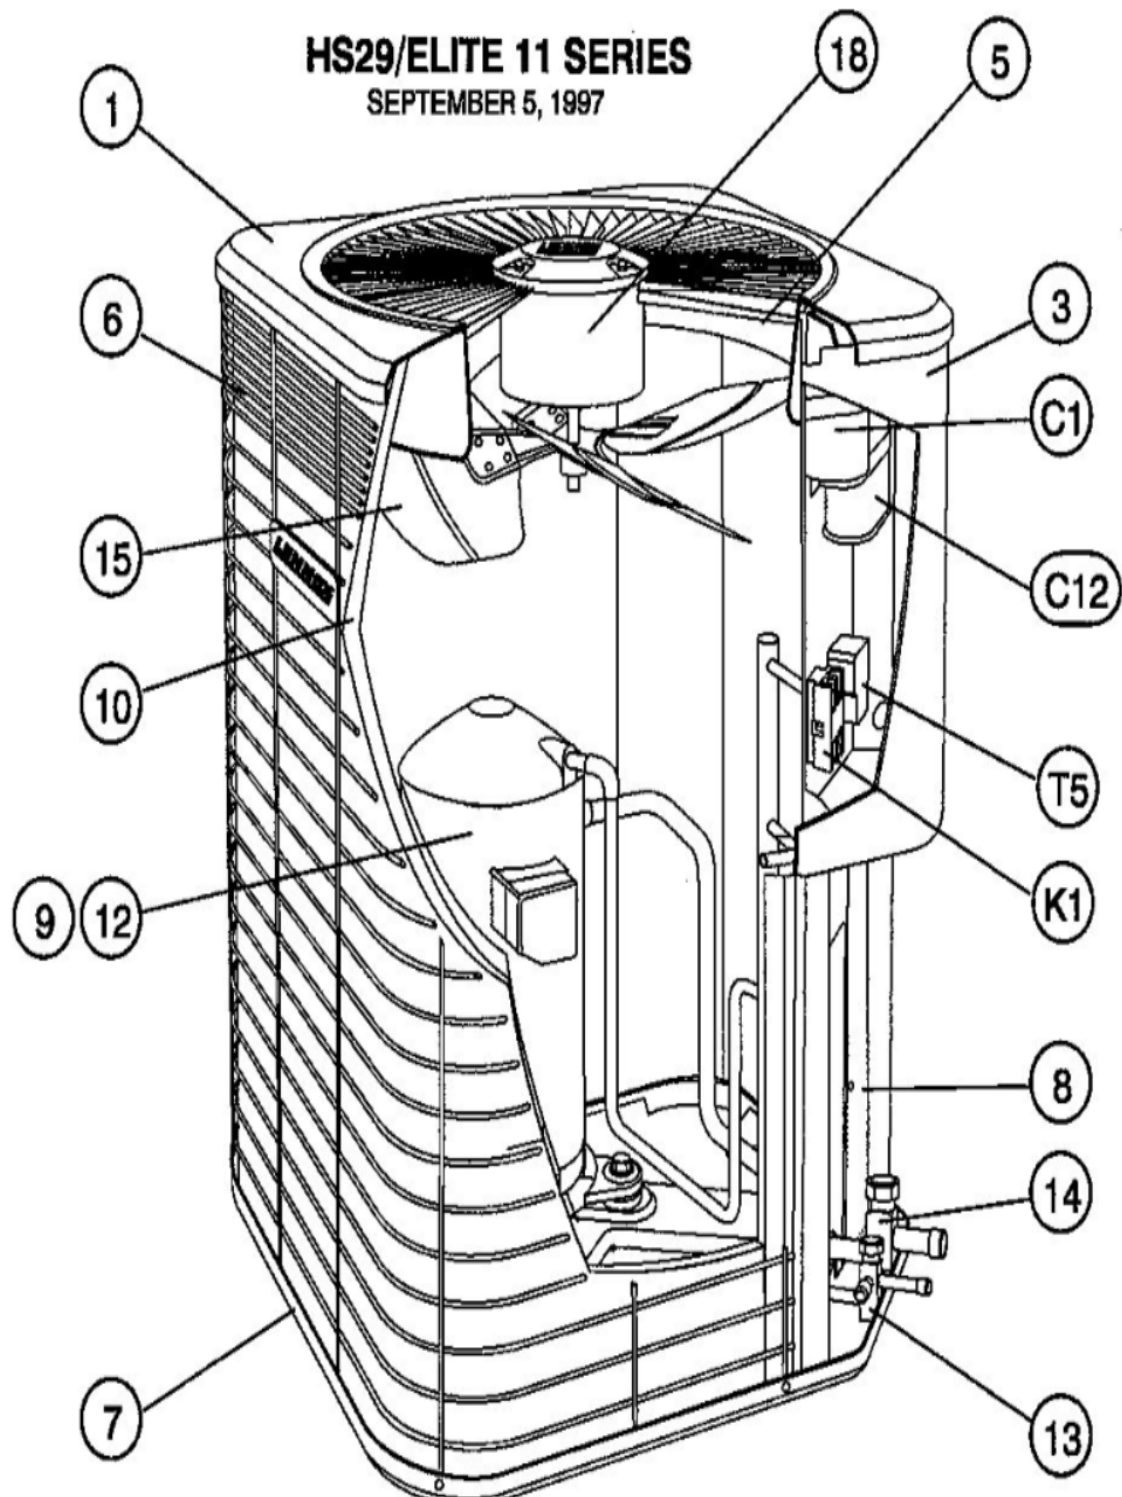

HS29/ELITE 11 SERIES
SEPTEMBER 5, 1997

Revision Number - 2

*OPTIONAL PARTS-FIELD INSTALLED

Callout	Name	Quantity	Description
	VALVE-SADDLE Cat #: 65G91 Model/Part #: 65G9101	1	"3/8""
	SWITCH-LO PRESS Cat #: 87265 Model/Part #: P-8-10978	1	"IN 55+5PSIG,OUT 25+5PSIG"
A	SWITCH-HI PRESS Cat #: 86H31 Model/Part #: 86H3101	1	OUT 410+10 PSIG
B	VALVE-SADDLE Cat #: 65G91 Model/Part #: 65G9101	1	"3/8""
HP KIT	HI PRESS CUTOUT KIT Cat #: 94J46 Model/Part #: LB-87619A	1	INC NEXT 2 PARTS
LC KIT	LOSS OF CHARGE KIT Cat #: 94J47 Model/Part #: LB-87620A	1	INC NEXT 2 PARTS

CABINET PARTS

Callout	Name	Quantity	Description
	NUT-CAP Cat #: 68J41 Model/Part #: 68J4101	4	TOP PANEL
1	PANEL-TOP Cat #: 26K58 Model/Part #: LB-86265L	1	TOP PANEL (24X24)(BEIGE) (PM)
3	COVER-CONTROL BOX Cat #: 37K03 Model/Part #: LB-86268L	1	COVER-CONTROL PANEL (BEIGE)
6	GUARD-COIL Cat #: 68J06 Model/Part #: 68J0601	1	OUTDOOR COIL
7	LEG Cat #: 94J45 Model/Part #: LB-87156A	1	BASE(SET OF 4)
8	COVER Cat #: 32K99 Model/Part #: LB-86272A	1	PATCH PLATE
9	COVER Cat #: 69J03 Model/Part #: 69J0301	1	SOUND- COMPRESSOR(INTL&OPT)

CONTROL PANEL PARTS

Callout	Name	Quantity	Description
	CONTROL-TIMED OFF Cat #: 47J27 Model/Part #: LB-50709BK	1	(TOC1-2)(INTL&OPT)
C1	CAPACITOR Cat #: 22W78 Model/Part #: 59C9201	1	"5MFD,370VAC(3PH)(INTL&OPT)"
C12	CAPACITOR-FAN&RUN Cat #: 32M96 Model/Part #: 32M9601	1	"50+5MFD,370VAC (INTL-ROUND)"
C12	CAPACITOR-FAN MTR Cat #: 72H76 Model/Part #: 72H7601	1	"50+5MFD,370VAC (INTL-OVAL)"
C12	CAPACITOR Cat #: 80K48 Model/Part #: 80K4801	1	"40+5MFD,440VAC (1PH)"
K1	CONTACTOR Cat #: 65C69 Model/Part #: 65C6901	1	"SPST,24V(1PH)"
K1	CONTACTOR Cat #: 38393 Model/Part #: P-8-7736	1	"3PDT,24V(3PH)"