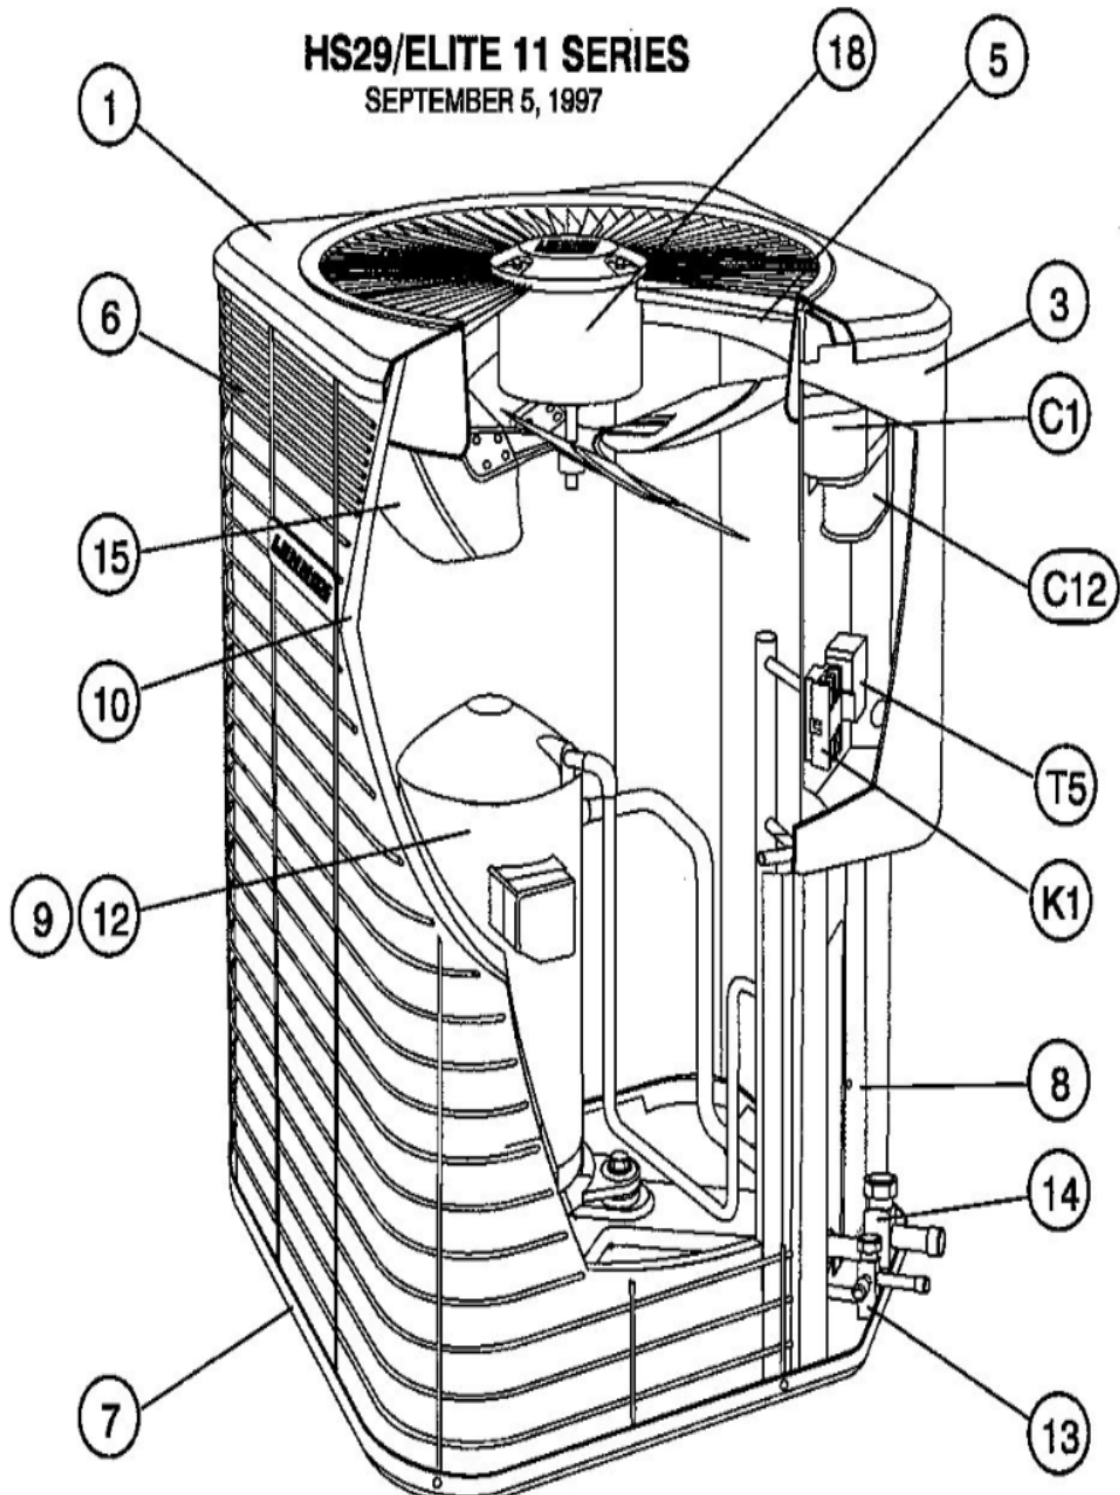

HS29/ELITE 11 SERIES

SEPTEMBER 5, 1997

Revision Number - 9

*OPTIONAL PARTS-FIELD INSTALLED

Callout	Name	Quantity	Description
	VALVE-SADDLE Cat #: 65G91 Model/Part #: 65G9101	1	"3/8""
	SWITCH-LO PRESS Cat #: 87265 Model/Part #: P-8-10978	1	"IN 55+5PSIG,OUT 25+5PSIG"
A	SWITCH-HI PRESS Cat #: 86H31 Model/Part #: 86H3101	1	OUT 410+10 PSIG
A	RELAY-POTENTIAL Cat #: 58327 Model/Part #: P-8-3577	1	SPNC(INTL)
B	VALVE-SADDLE Cat #: 65G91 Model/Part #: 65G9101	1	"3/8""
B	CAPACITOR-START Cat #: 66083 Model/Part #: P-8-1101	1	135-155 MFD,320VAC(INTL)
HP KIT	HI PRESS CUTOUT KIT Cat #: 94J46 Model/Part #: LB-87619A	1	INC NEXT 2 PARTS
LC KIT	LOSS OF CHARGE KIT Cat #: 94J47 Model/Part #: LB-87620A	1	INC NEXT 2 PARTS
ST KIT	START KIT Cat #: 98J22 Model/Part #: LB-31200BX	1	INC NEXT 2 PARTS(INTL)

CABINET PARTS

Callout	Name	Quantity	Description
	NUT-CAP Cat #: 68J41 Model/Part #: 68J4101	4	TOP PANEL
1	PANEL-TOP Cat #: 26K58 Model/Part #: LB-86265L	1	TOP PANEL (24X24)(BEIGE) (PM)
3	COVER-CONTROL BOX Cat #: 37K03 Model/Part #: LB-86268L	1	COVER-CONTROL PANEL (BEIGE)
6	GUARD-COIL Cat #: 68J06 Model/Part #: 68J0601	1	OUTDOOR COIL