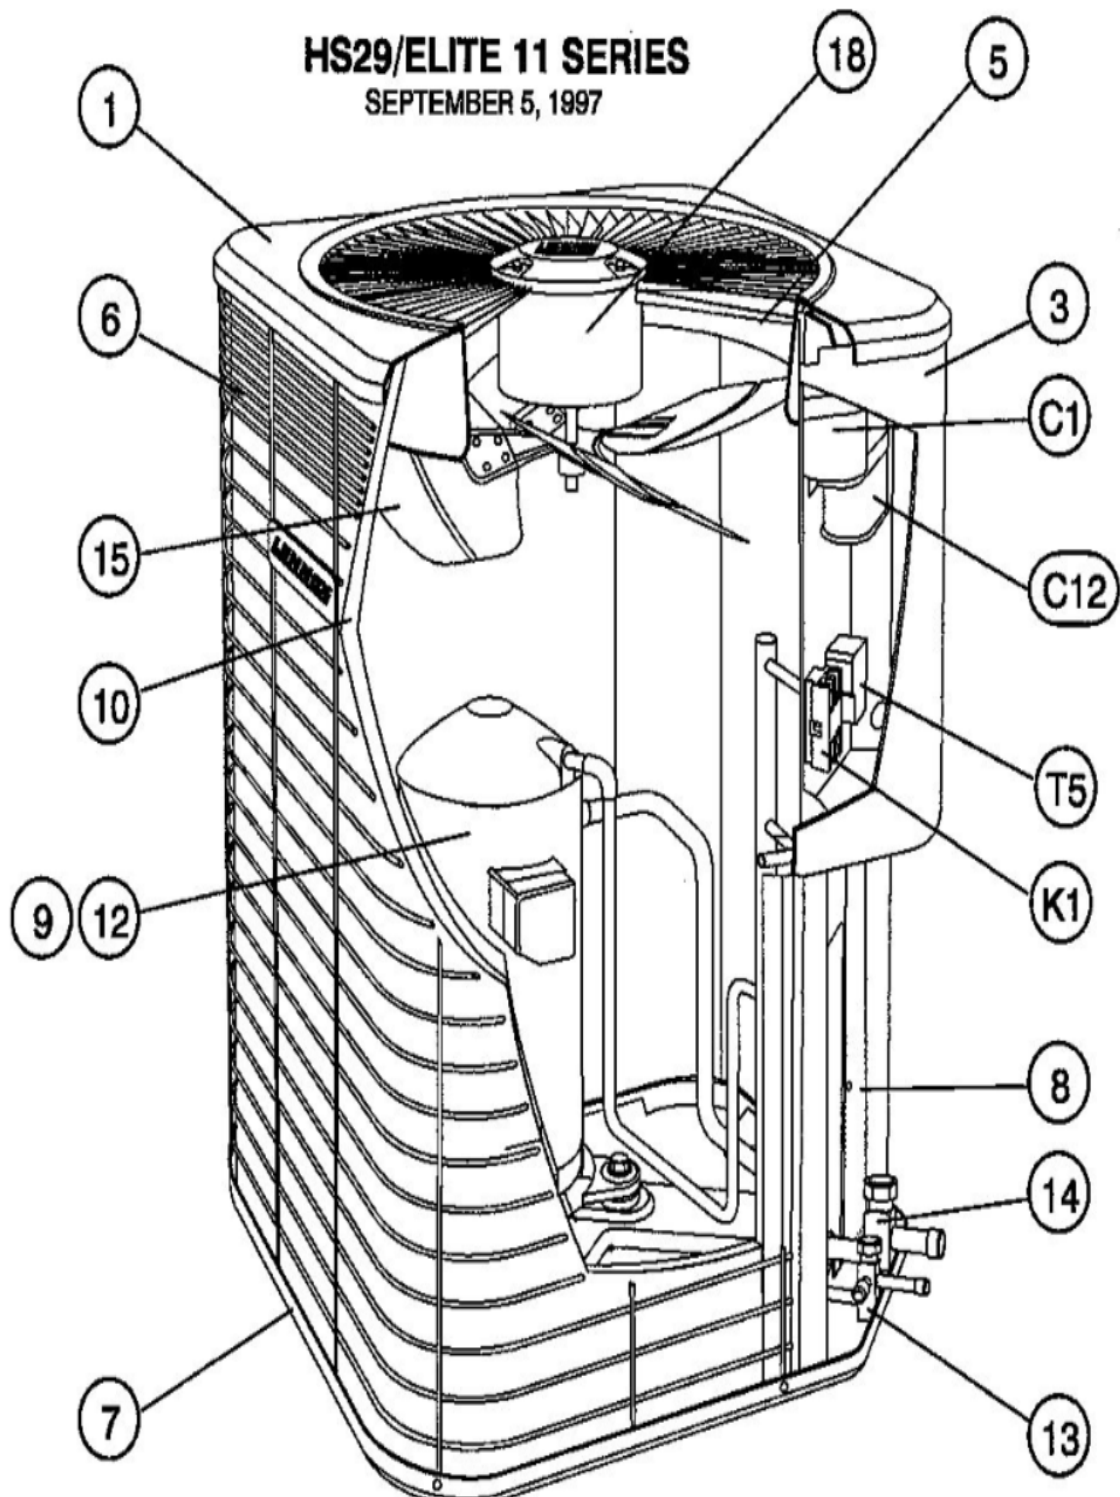

HS29/ELITE 11 SERIES

SEPTEMBER 5, 1997

Revision Number - 9

*OPTIONAL PARTS-FIELD INSTALLED

Callout	Name	Quantity	Description
	RELAY POTENTIAL Cat #: 10B17 Model/Part #: 10B1701	1	SPNC(INTL)
	CAPACITOR-START Cat #: 44A93 Model/Part #: 44A9301	1	"145MFD,330VAC(INTL)"
ST KIT	START KIT Cat #: 10J40 Model/Part #: LB-31200BK	1	INC NEXT 2 PARTS(INTL)

CABINET PARTS

Callout	Name	Quantity	Description
	NUT-CAP Cat #: 68J41 Model/Part #: 68J4101	4	TOP PANEL
1	PANEL-TOP Cat #: 26K58 Model/Part #: LB-86265L	1	TOP PANEL (24X24)(BEIGE) (PM)
3	COVER-CONTROL BOX Cat #: 45M90 Model/Part #: LB-86271A	1	CVR-CTL PNL(BEIGE)
6	GUARD-OUTDOOR COIL Cat #: 68J04 Model/Part #: 68J0401	1	OUTDOOR COIL
7	LEG Cat #: 94J45 Model/Part #: LB-87156A	1	BASE(SET OF 4)
8	COVER Cat #: 32K99 Model/Part #: LB-86272A	1	PATCH PLATE
9	COVER Cat #: 69J17 Model/Part #: 69J1701	1	SOUND-COMPRESSOR

CONTROL PANEL PARTS

Callout	Name	Quantity	Description
	CONTROL-TIMED OFF Cat #: 47J27 Model/Part #: LB-50709BK	1	(TOC1-2) (INTL & OPT)

Callout	Name	Quantity	Description
C12	CAPACITOR-FAN&RUN Cat #: 63K87 Model/Part #: 63K8701	1	"45+5MFD,370VAC (INTL)"
K1	CONTACTOR Cat #: 68J36 Model/Part #: 68J3601	1	"DPDT,24V"