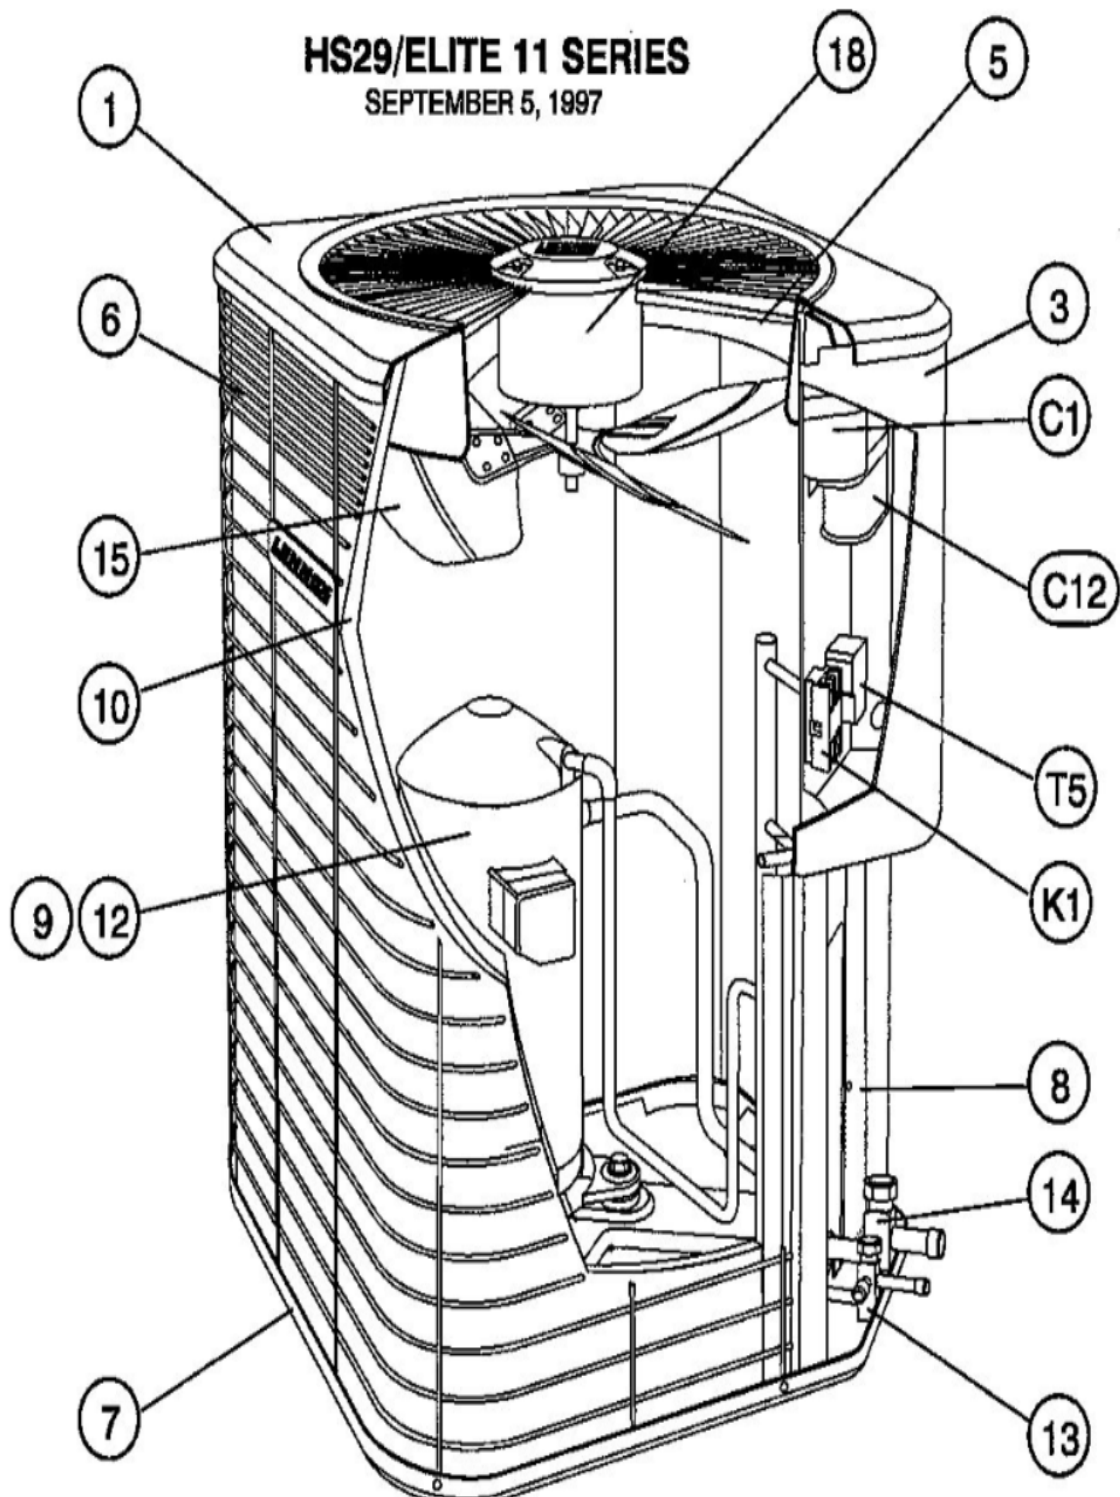

HS29/ELITE 11 SERIES
SEPTEMBER 5, 1997

Revision Number - 11

*OPTIONAL PARTS-FIELD INSTALLED

Callout	Name	Quantity	Description
	RELAY POTENTIAL Cat #: 10B17 Model/Part #: 10B1701	1	SPNC(INTL)
	CAPACITOR-START Cat #: 44A93 Model/Part #: 44A9301	1	"145MFD,330VAC(INTL)"
ST KIT	START KIT Cat #: 10J40 Model/Part #: LB-31200BK	1	INC NEXT 2 PARTS(INTL)

CABINET PARTS

Callout	Name	Quantity	Description
	NUT-CAP Cat #: 68J41 Model/Part #: 68J4101	4	TOP PANEL
1	PANEL-TOP Cat #: 26K58 Model/Part #: LB-86265L	1	TOP PANEL (24X24)(BEIGE) (PM)
3	COVER-CONTROL BOX Cat #: 45M90 Model/Part #: LB-86271A	1	CVR-CTL PNL(BEIGE)
6	GUARD-OUTDOOR COIL Cat #: 68J04 Model/Part #: 68J0401	1	OUTDOOR COIL
7	LEG Cat #: 94J45 Model/Part #: LB-87156A	1	BASE(SET OF 4)
8	COVER Cat #: 32K99 Model/Part #: LB-86272A	1	PATCH PLATE
9	COVER Cat #: 69J17 Model/Part #: 69J1701	1	SOUND-COMPRESSOR

CONTROL PANEL PARTS

Callout	Name	Quantity	Description
C12	CAPACITOR-FAN&RUN Cat #: 63K87 Model/Part #: 63K8701	1	"45+5MFD,370VAC (INTL)"

Callout	Name	Quantity	Description
C12	CAPACITOR-FAN&RUN Cat #: 69M64 Model/Part #: 69M6401	1	"45+5MFD,440VAC (INTL)"
K1	CONTACTOR Cat #: 65C69 Model/Part #: 65C6901	1	"SPST,24V"