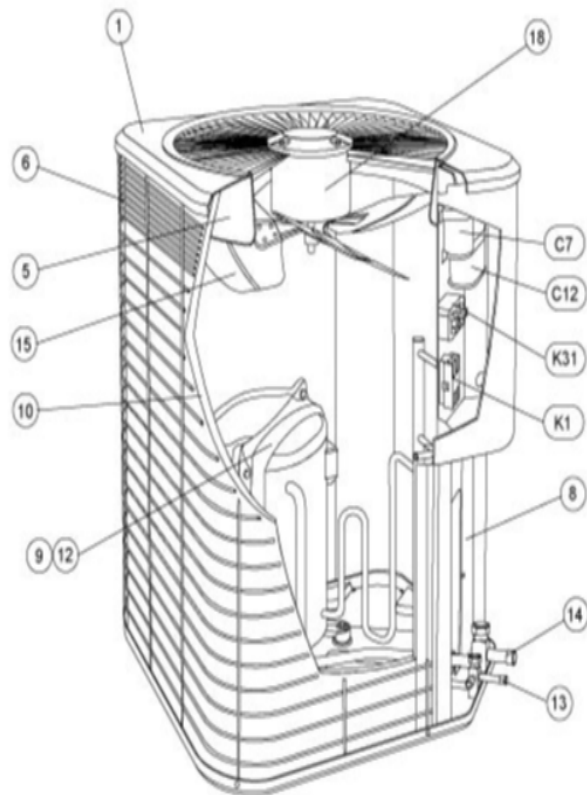

COOLING-CONDENSING
JUNE, 2007
SUPERSEDES OCTOBER, 1994

HS29 SERIES (1 PH)

Revision Number - 5

*OPTIONAL PARTS-FIELD INSTALLED

Callout	Name	Quantity	Description
	CAPACITOR-START Cat #: 47A60 Model/Part #: 47A6001	1	88 + 108 MFD @ 330V ROUND
	VALVE-SADDLE Cat #: 65G91 Model/Part #: 65G9101	1	"3/8""
	SWITCH-LO PRESS Cat #: 87265 Model/Part #: P-8-10978	1	"IN 55+5PSIG,OUT 25+5PSIG"
	RELAY-POTENTIAL Cat #: 58327 Model/Part #: P-8-3577	1	RELAY - POTENTIAL
A	SWITCH-HI PRESS Cat #: 86H31 Model/Part #: 86H3101	1	OUT 410+10 PSIG
B	VALVE-SADDLE Cat #: 65G91 Model/Part #: 65G9101	1	"3/8""
HP KIT	HI PRESS CUTOUT KIT Cat #: 94J46 Model/Part #: LB-87619A	1	INC NEXT 2 PARTS
LC KIT	LOSS OF CHARGE KIT Cat #: 94J47 Model/Part #: LB-87620A	1	INC NEXT 2 PARTS
ST KT1	START-KIT Cat #: 10J42 Model/Part #: LB-31200BM	1	INC NEXT 2 PARTS

CABINET PARTS

Callout	Name	Quantity	Description
	NUT-CAP Cat #: 68J41 Model/Part #: 68J4101	4	TOP PANEL
1	PANEL-TOP Cat #: 88M43 Model/Part #: LB-86265G	1	TOP PANEL (24X24)(QUARTZ GRAY)
3	COVER-CONTROL BOX Cat #: 88M45 Model/Part #: LB-86271G	1	COVER- CONTROL PANEL (QUARTZ GRAY)