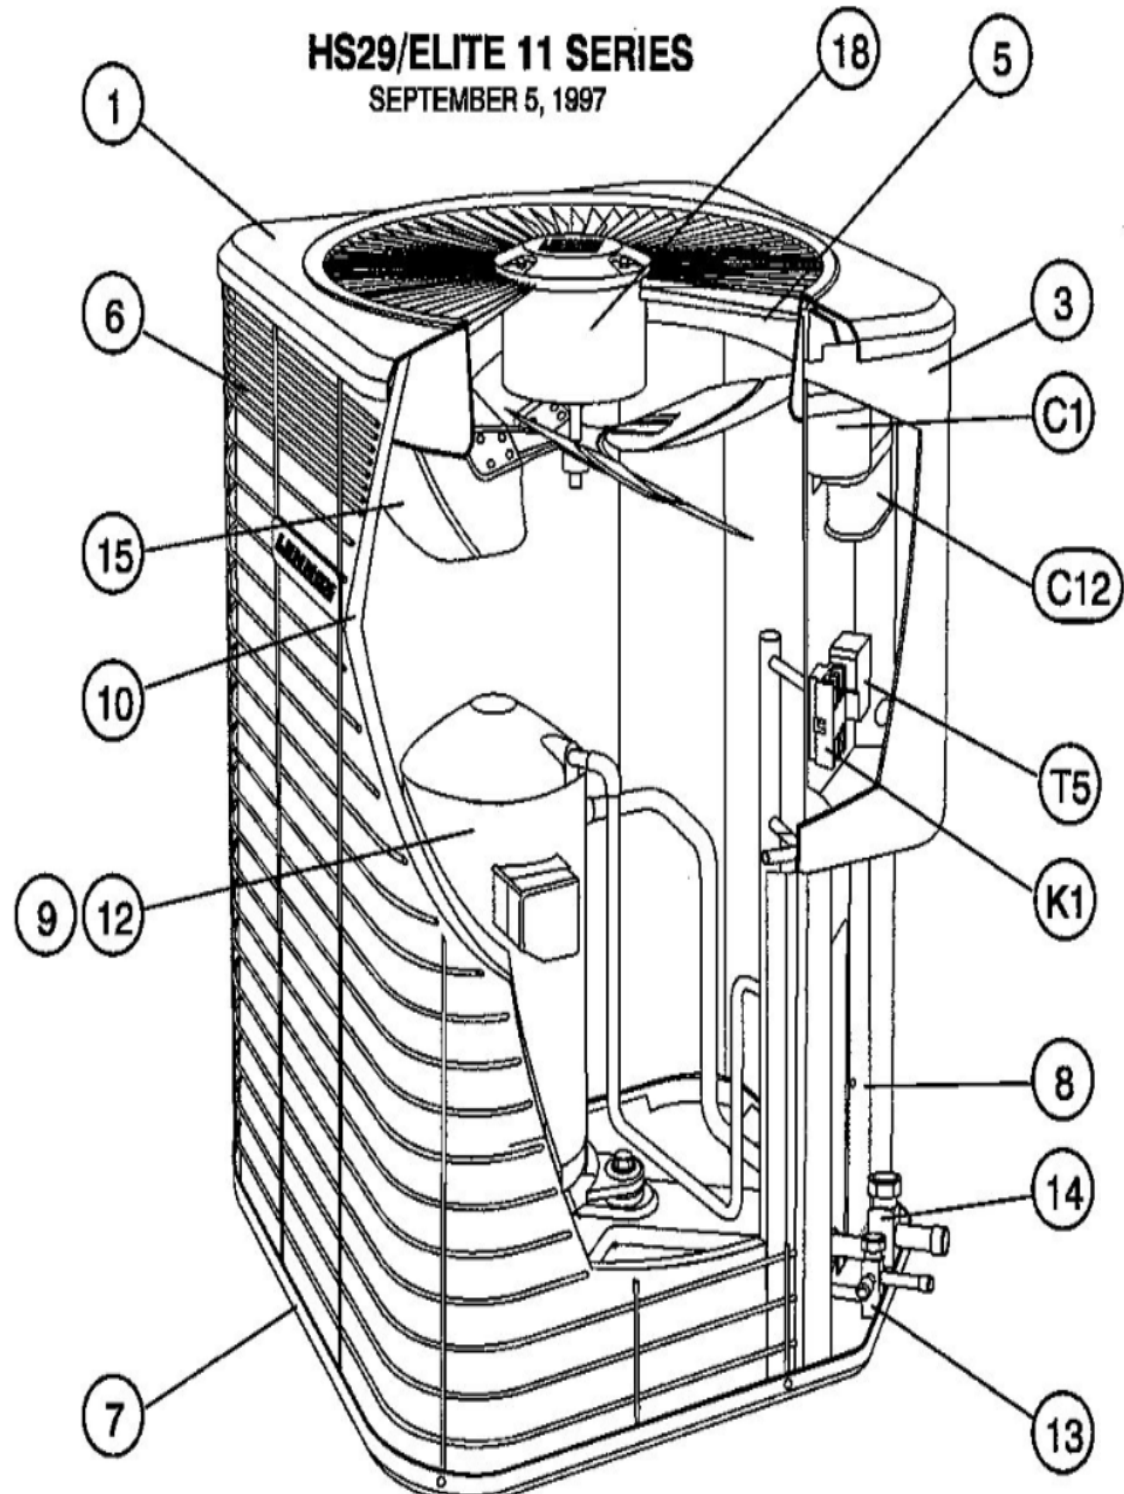

HS29/ELITE 11 SERIES
SEPTEMBER 5, 1997

Revision Number - 11

*OPTIONAL PARTS-FIELD INSTALLED

Callout	Name	Quantity	Description
	RELAY POTENTIAL Cat #: 10B17 Model/Part #: 10B1701	1	RELAY- POTENTIAL(INTL)
	CAPACITOR-START Cat #: 44A93 Model/Part #: 44A9301	1	145-175 MFD @ 330VAC(INTL)
	VALVE-SADDLE Cat #: 65G91 Model/Part #: 65G9101	1	VALVE
	SWITCH-LO PRESS Cat #: 87265 Model/Part #: P-8-10978	1	SWITCH-LOW PRESS - use 56L45
A	SWITCH-HI PRESS Cat #: 86H31 Model/Part #: 86H3101	1	OUT 410+10 PSIG
B	VALVE-SADDLE Cat #: 65G91 Model/Part #: 65G9101	1	"3/8"
HP KIT	HI PRESS CUTOUT KIT Cat #: 94J46 Model/Part #: LB-87619A	1	INC NEXT 2 PARTS
LC KIT	LOSS OF CHARGE KIT Cat #: 94J47 Model/Part #: LB-87620A	1	INC NEXT 2 PARTS
ST KIT	START KIT Cat #: 10J40 Model/Part #: LB-31200BK	1	INC NEXT 2 PARTS(INTL)

CABINET PARTS

Callout	Name	Quantity	Description
	NUT-CAP Cat #: 68J41 Model/Part #: 68J4101	4	TOP PANEL
1	PANEL-TOP Cat #: 26K58 Model/Part #: LB-86265L	1	TOP PANEL (24X24)(BEIGE) (PM)
3	COVER-CONTROL BOX Cat #: 45M90 Model/Part #: LB-86271A	1	CVR-CTL PNL(BEIGE)
6	GUARD-OUTDOOR COIL	1	OUTDOOR COIL

Callout	Name	Quantity	Description
	Cat #: 68J04 Model/Part #: 68J0401		
7	LEG Cat #: 94J45 Model/Part #: LB-87156A	1	BASE(SET OF 4)
8	COVER Cat #: 68K48 Model/Part #: LB-86276A	1	PATCH PLATE
9	COVER Cat #: 69J17 Model/Part #: 69J1701	1	SOUND- COMPRESSOR