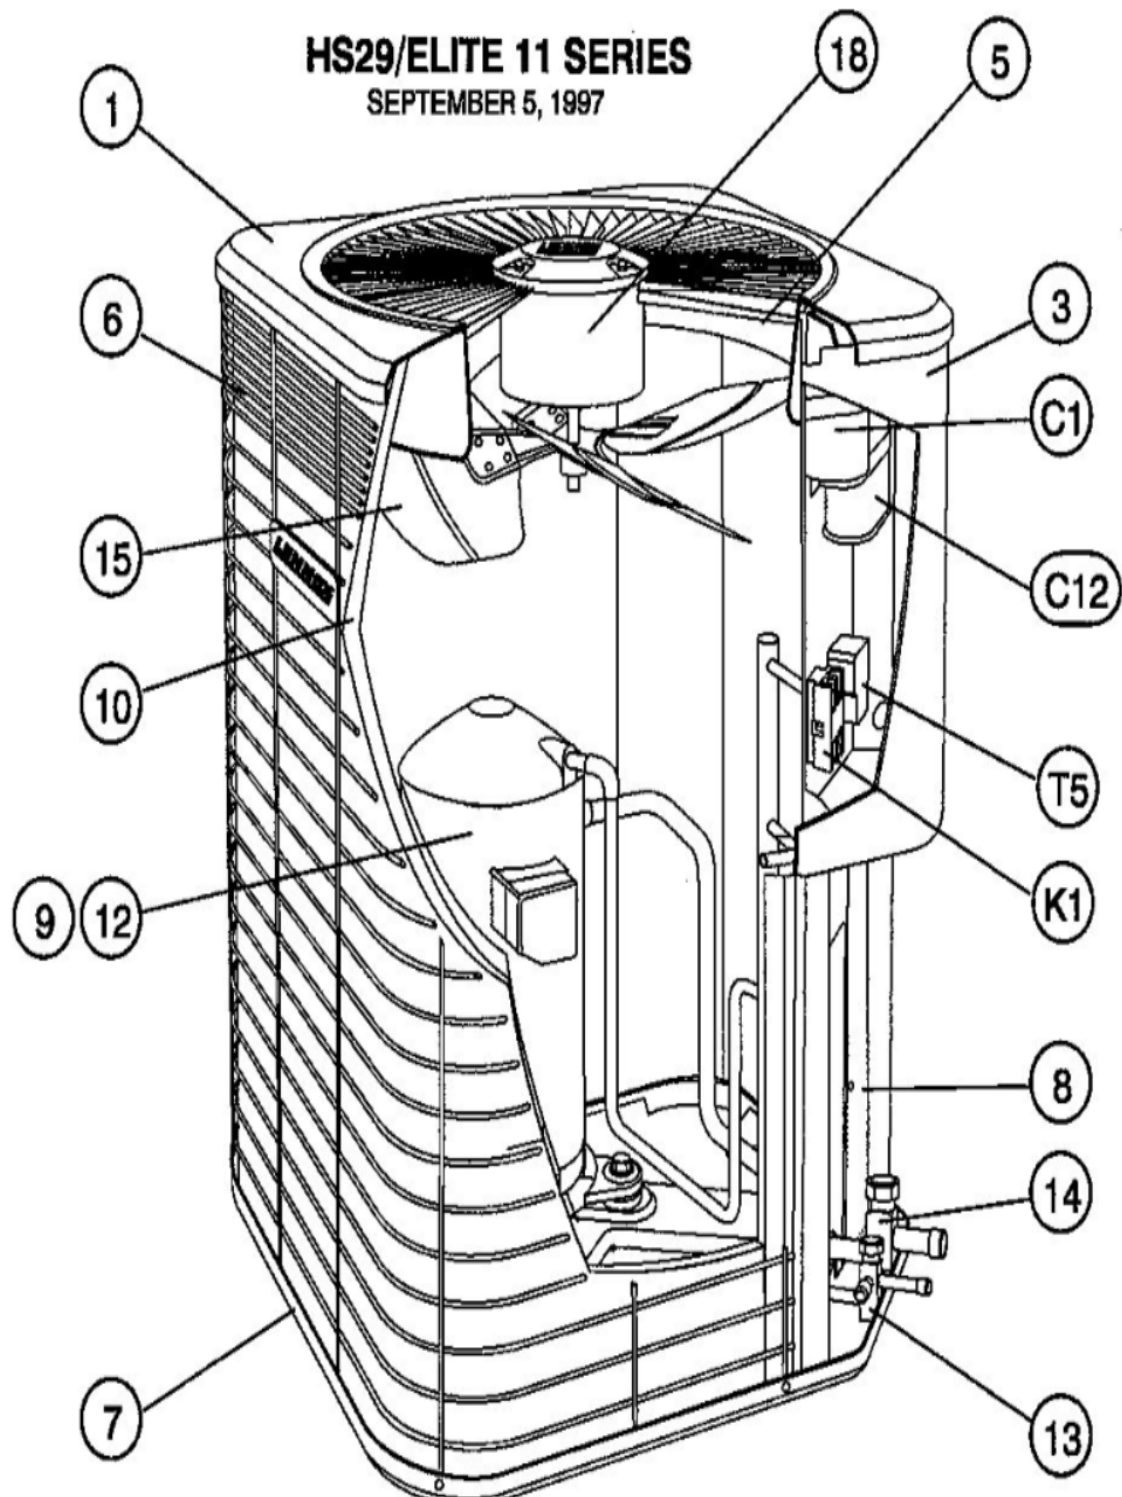

HS29/ELITE 11 SERIES

SEPTEMBER 5, 1997

Revision Number - 12

*OPTIONAL PARTS-FIELD INSTALLED

Callout	Name	Quantity	Description
	VALVE-SADDLE Cat #: 65G91 Model/Part #: 65G9101	1	" 3/8" SADDLE VALVE"
	SWITCH-LO PRESS Cat #: 87265 Model/Part #: P-8-10978	1	SWITCH-LOW PRESS - use 56L45
A	RELAY POTENTIAL Cat #: 10B17 Model/Part #: 10B1701	1	SPNC
A	SWITCH-HI PRESS Cat #: 86H31 Model/Part #: 86H3101	1	OUT 410+10 PSIG
B	CAPACITOR-START Cat #: 47A60 Model/Part #: 47A6001	1	88 + 108 MFD @ 330V ROUND
B	VALVE-SADDLE Cat #: 65G91 Model/Part #: 65G9101	1	" 3/8" SADDLE VALVE"
HP KIT	HI PRESS CUTOUT KIT Cat #: 94J46 Model/Part #: LB-87619A	1	INC NEXT 2 PARTS
LC KIT	LOSS OF CHARGE KIT Cat #: 94J47 Model/Part #: LB-87620A	1	INC NEXT 2 PARTS
ST KT1	START KIT Cat #: 12J90 Model/Part #: LB-31200BN	1	INC NEXT 2 PARTS

CABINET PARTS

Callout	Name	Quantity	Description
	NUT-CAP Cat #: 85M56 Model/Part #: 100094-01	4	TOP PANEL
1	PANEL-TOP Cat #: 26K58 Model/Part #: LB-86265L	1	TOP PANEL (24X24)(BEIGE) (PM)
3	COVER-CONTROL BOX Cat #: 35K34 Model/Part #: LB-86271L	1	COVER-CONTROL PANEL (BEIGE)
6	GUARD Cat #: 88M35 Model/Part #: 100320-02	1	OUTDOOR COIL

Callout	Name	Quantity	Description
7	LEG Cat #: 94J45 Model/Part #: LB-87156A	1	BASE FEET KIT (SET OF 4)
8	COVER Cat #: LB-86276L Model/Part #: LB-86276L	1	PATCH PLATE
9	COVER Cat #: 53J39 Model/Part #: 53J3901	1	SOUND COMPRESSOR