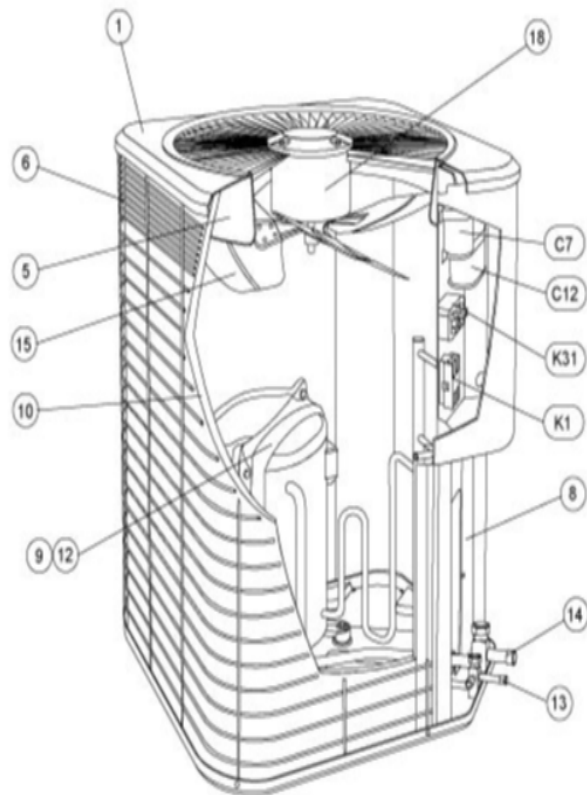

COOLING-CONDENSING
JUNE, 2007
SUPERSEDES OCTOBER, 1994

HS29 SERIES (1 PH)

Revision Number - 5

*OPTIONAL PARTS-FIELD INSTALLED

Callout	Name	Quantity	Description
	VALVE-SADDLE Cat #: 65G91 Model/Part #: 65G9101	1	"3/8""
	SWITCH-LO PRESS Cat #: 87265 Model/Part #: P-8-10978	1	"IN 55+5PSIG,OUT 25+5PSIG"
A	SWITCH-HI PRESS Cat #: 86H31 Model/Part #: 86H3101	1	OUT 410+10 PSIG
B	VALVE-SADDLE Cat #: 65G91 Model/Part #: 65G9101	1	"3/8""
HP KIT	HI PRESS CUTOUT KIT Cat #: 94J46 Model/Part #: LB-87619A	1	INC NEXT 2 PARTS
LC KIT	LOSS OF CHARGE KIT Cat #: 94J47 Model/Part #: LB-87620A	1	INC NEXT 2 PARTS

CABINET PARTS

Callout	Name	Quantity	Description
	NUT-CAP Cat #: 68J41 Model/Part #: 68J4101	4	TOP PANEL
1	PANEL-TOP Cat #: 88M43 Model/Part #: LB-86265G	1	TOP PANEL (24X24)(QUARTZ GRAY)
3	COVER-CONTROL BOX Cat #: 88M45 Model/Part #: LB-86271G	1	COVER- CONTROL PANEL (QUARTZ GRAY)
6	GUARD Cat #: 88M35 Model/Part #: 100320-02	1	OUTDOOR COIL
7	LEG Cat #: 94J45 Model/Part #: LB-87156A	1	BASE(SET OF 4)

Callout	Name	Quantity	Description
	Cat #: 68J10 Model/Part #: 68J1001		
14	VALVE-SERVICE Cat #: 68J11 Model/Part #: 68J1101	1	"SUCTION LINE,5/8"'"
15	FAN Cat #: 68J26 Model/Part #: 68J2601	1	"1/2"'"BORE,18"'"DIA,3 BLADE"
18	MOTOR-FAN Cat #: 31L19 Model/Part #: 31L1901	1	"1/6HP,1075RPM,208- 230/60/1"