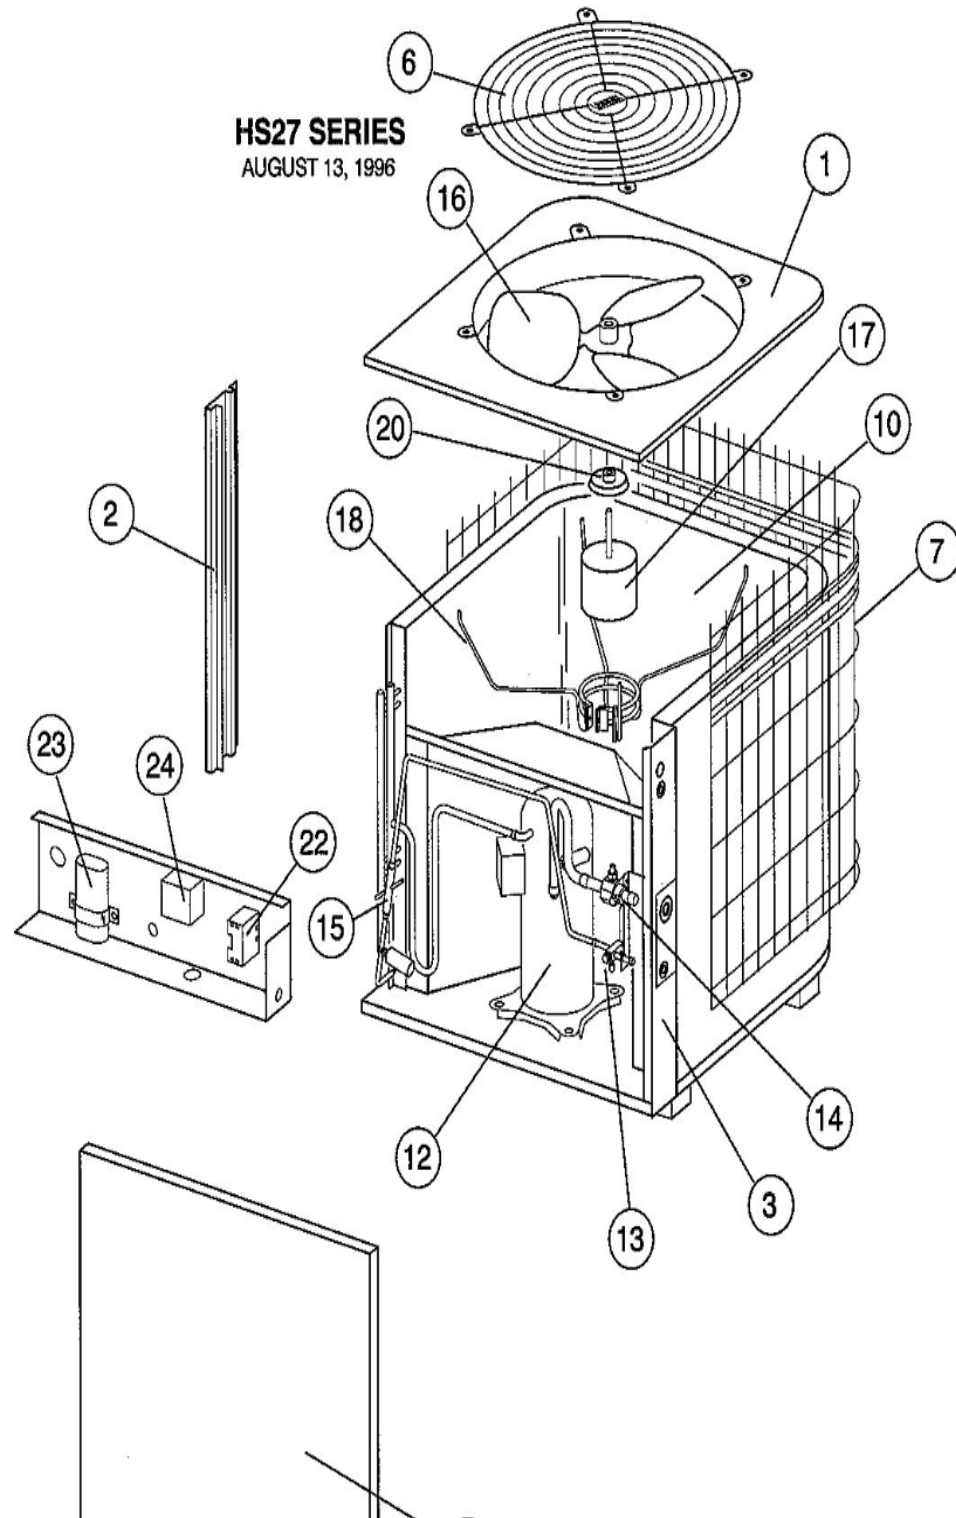

HS27 SERIES
AUGUST 13, 1996

Revision Number - 3

*OPTIONAL PARTS-FIELD INSTALLED

Callout	Name	Quantity	Description
	CAPACITOR-START Cat #: 47A60 Model/Part #: 47A6001	1	"88MFD,330VAC"
	VALVE-SADDLE Cat #: 65G91 Model/Part #: 65G9101	1	VALVE
	TEE Cat #: 87071 Model/Part #: P-8-10569	1	SCHRADER DEPRESSOR
	NUT Cat #: 59498 Model/Part #: P-8-1218	1	FLARE
	CAP-SEAL Cat #: 58114 Model/Part #: P-8-3187	1	CAP, BRASS
	RELAY-POTENTIAL Cat #: 58327 Model/Part #: P-8-3577	1	SPNC
	FITTING Cat #: 59784 Model/Part #: P-8-4934	1	STRAIN RELIEF
	SWITCH-LO PRESS Cat #: 68493 Model/Part #: P-8-6383	1	"IN 285PSIG,OUT 140PSIG"
LB KIT	LOW AMBIENT KIT Cat #: 24H77 Model/Part #: LB-57113BC	1	INCL NEXT 6 PARTS
ST KIT	START-KIT Cat #: 10J42 Model/Part #: LB-31200BM	1	INCL NEXT 2 PARTS

CABINET PARTS

Callout	Name	Quantity	Description
	LEG Cat #: 31L44 Model/Part #: 31L4401	6	BASE(LATE PROD)
	NUT Cat #: 73K93 Model/Part #: 73K9301	4	NUT-RETAINING
1	PANEL-TOP Cat #: 55H50 Model/Part #: LB-62529A	1	TOP PANEL