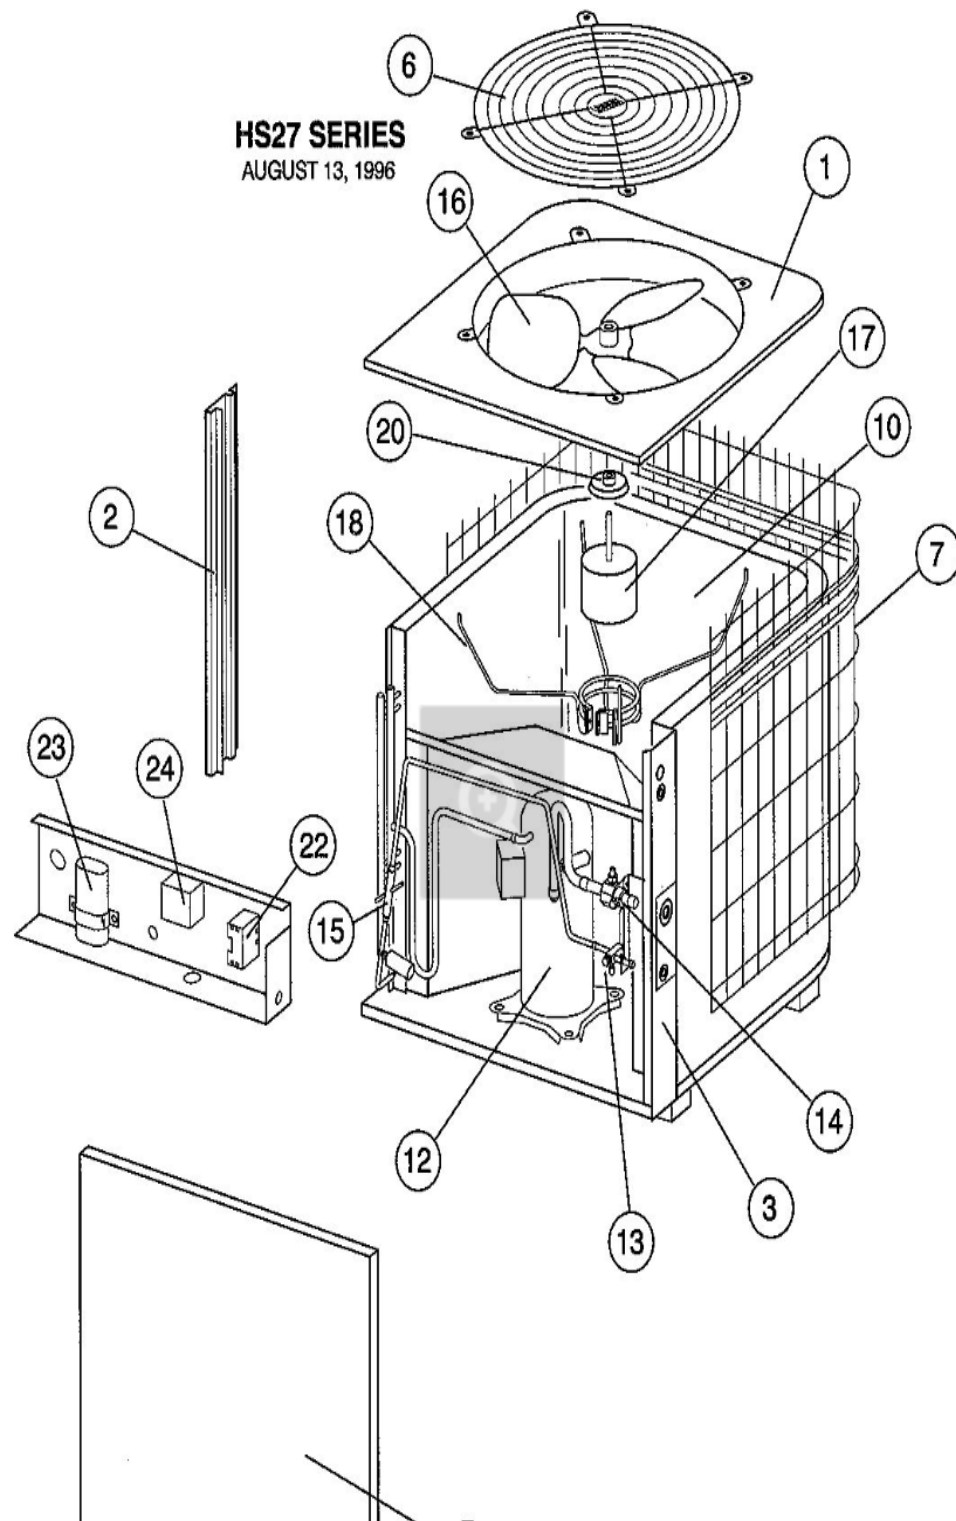

HS27 SERIES
AUGUST 13, 1996