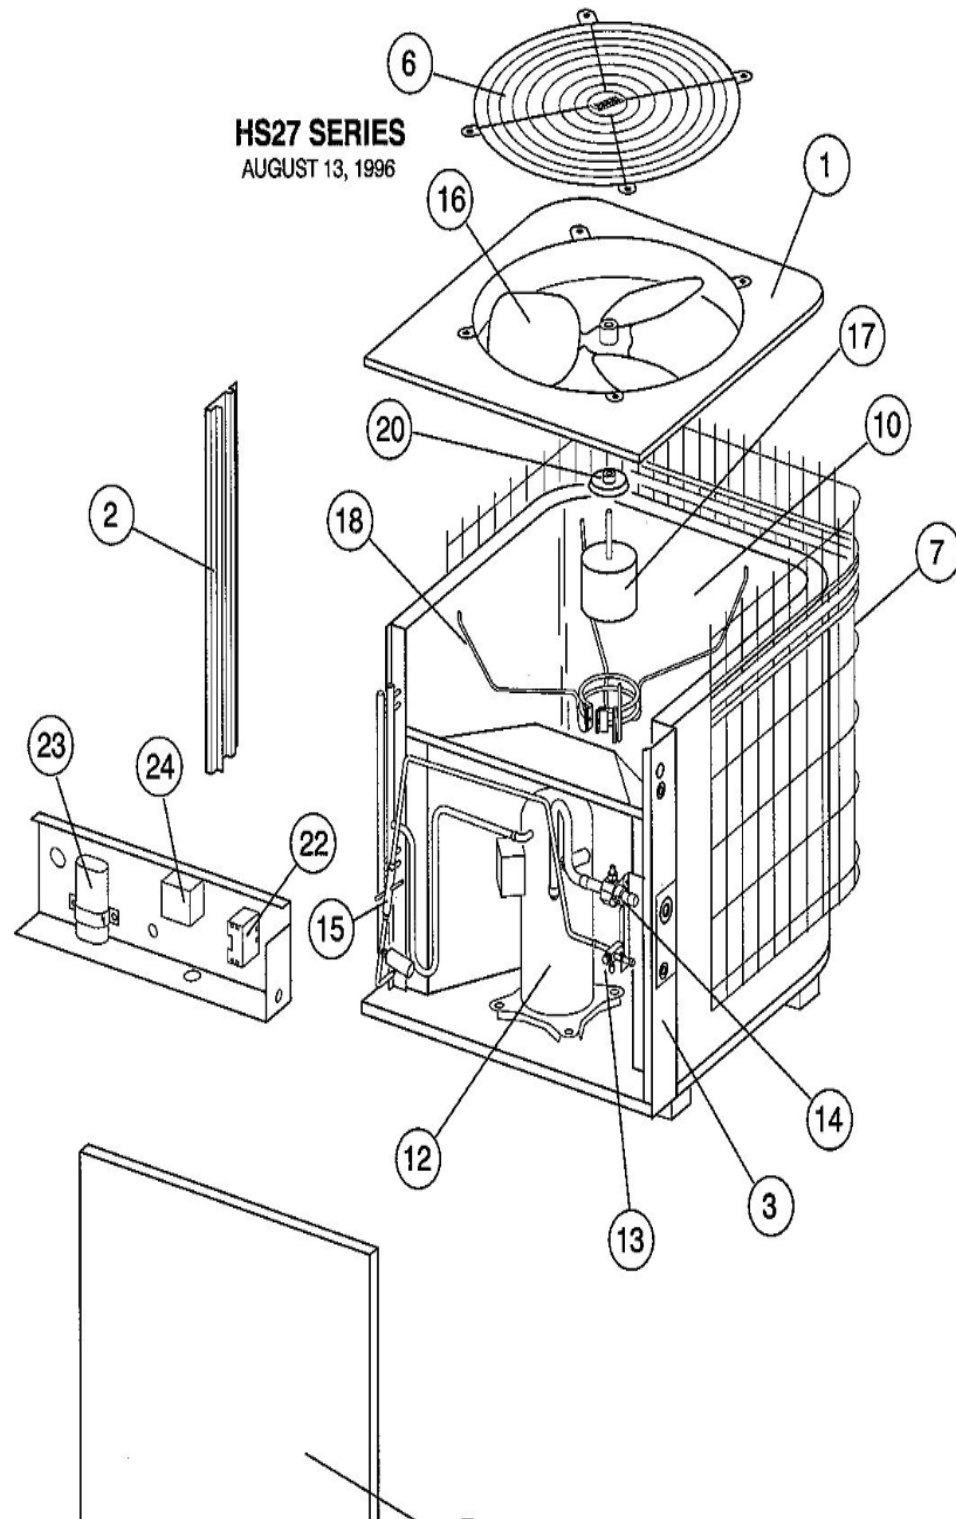

HS27 SERIES
AUGUST 13, 1996