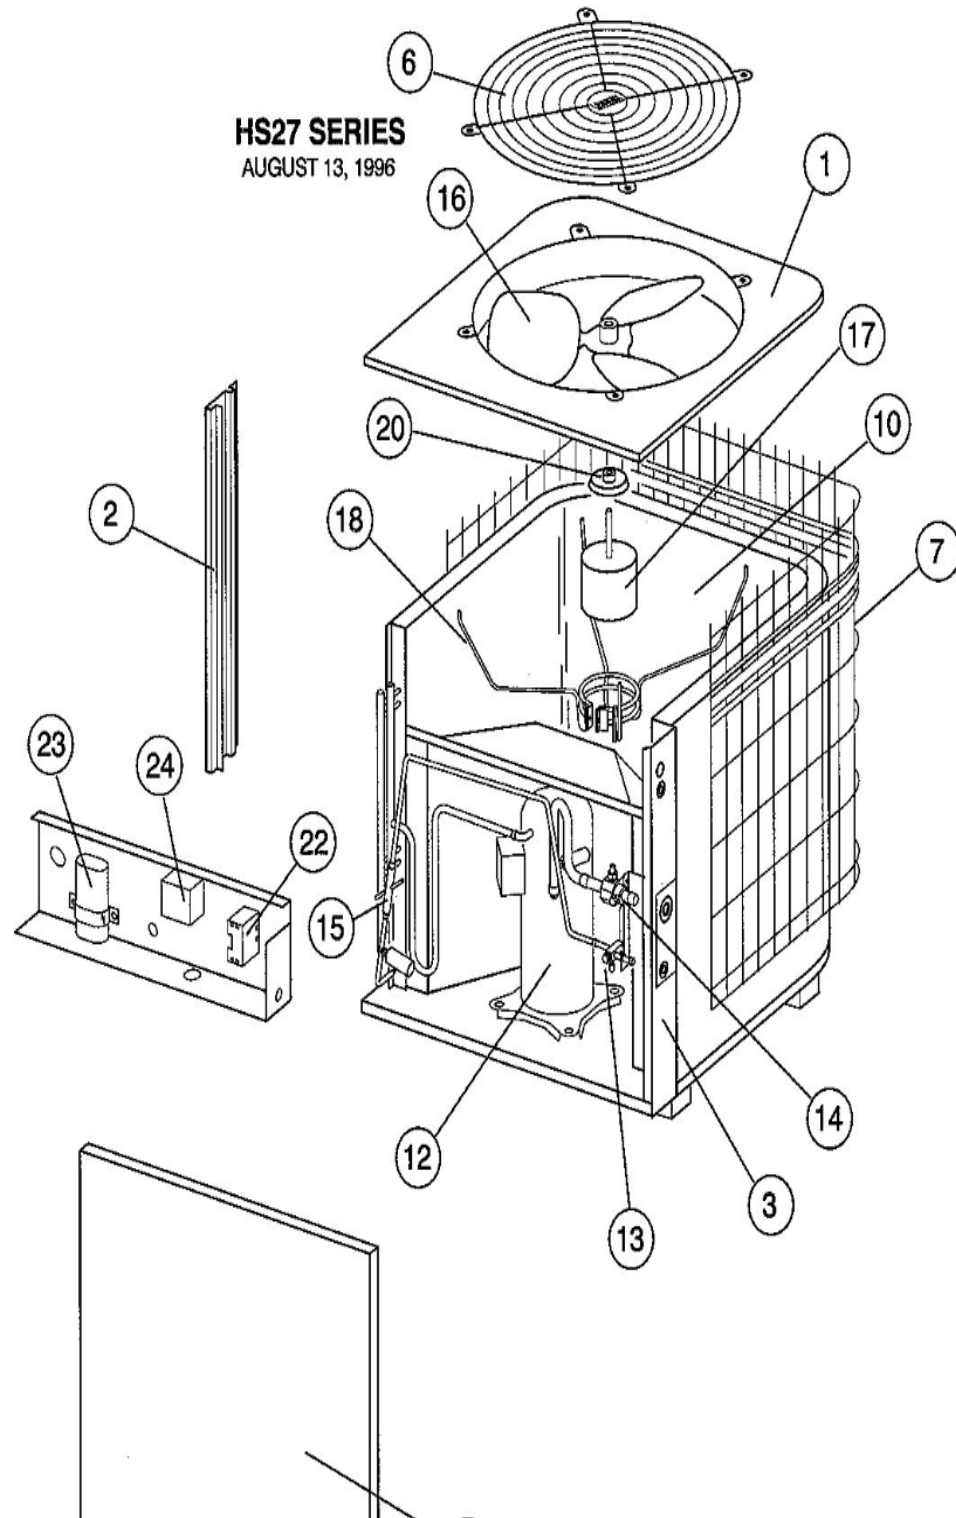

HS27 SERIES
AUGUST 13, 1996

Revision Number - 3

*OPTIONAL PARTS-FIELD INSTALLED

Callout	Name	Quantity	Description
	CAPACITOR-START Cat #: 47A60 Model/Part #: 47A6001	1	"88MFD,330VAC"
	VALVE-SADDLE Cat #: 65G91 Model/Part #: 65G9101	1	VALVE
	TEE Cat #: 87071 Model/Part #: P-8-10569	1	SCHRADER DEPRESSOR
	NUT Cat #: 59498 Model/Part #: P-8-1218	1	FLARE
	CAP-SEAL Cat #: 58114 Model/Part #: P-8-3187	1	CAP, BRASS
	RELAY-POTENTIAL Cat #: 58327 Model/Part #: P-8-3577	1	SPNC
	FITTING Cat #: 59784 Model/Part #: P-8-4934	1	STRAIN RELIEF
	SWITCH-LO PRESS Cat #: 68493 Model/Part #: P-8-6383	1	"IN 285PSIG,OUT 140PSIG"
LB KIT	LOW AMBIENT KIT Cat #: 24H77 Model/Part #: LB-57113BC	1	INCL NEXT 6 PARTS
ST KIT	START-KIT Cat #: 10J42 Model/Part #: LB-31200BM	1	INCL NEXT 2 PARTS

CABINET PARTS

Callout	Name	Quantity	Description
	LEG Cat #: 31L44 Model/Part #: 31L4401	6	BASE(LATE PROD)
	NUT Cat #: 73K93 Model/Part #: 73K9301	4	NUT-RETAINING
1	PANEL-TOP Cat #: 55H50 Model/Part #: LB-62529A	1	TOP PANEL

CONTROL PANEL PARTS

Callout	Name	Quantity	Description
22	CONTACTOR Cat #: 65C69 Model/Part #: 65C6901	1	"SPST,24V"
23	CAPACITOR-FAN&RUN Cat #: 67K12 Model/Part #: 67K1201	1	"40+4MFD,370VAC"
24	CONTROL-TIMED OFF Cat #: 47J35 Model/Part #: LB-61378A	1	TIMED OFF CONTROL