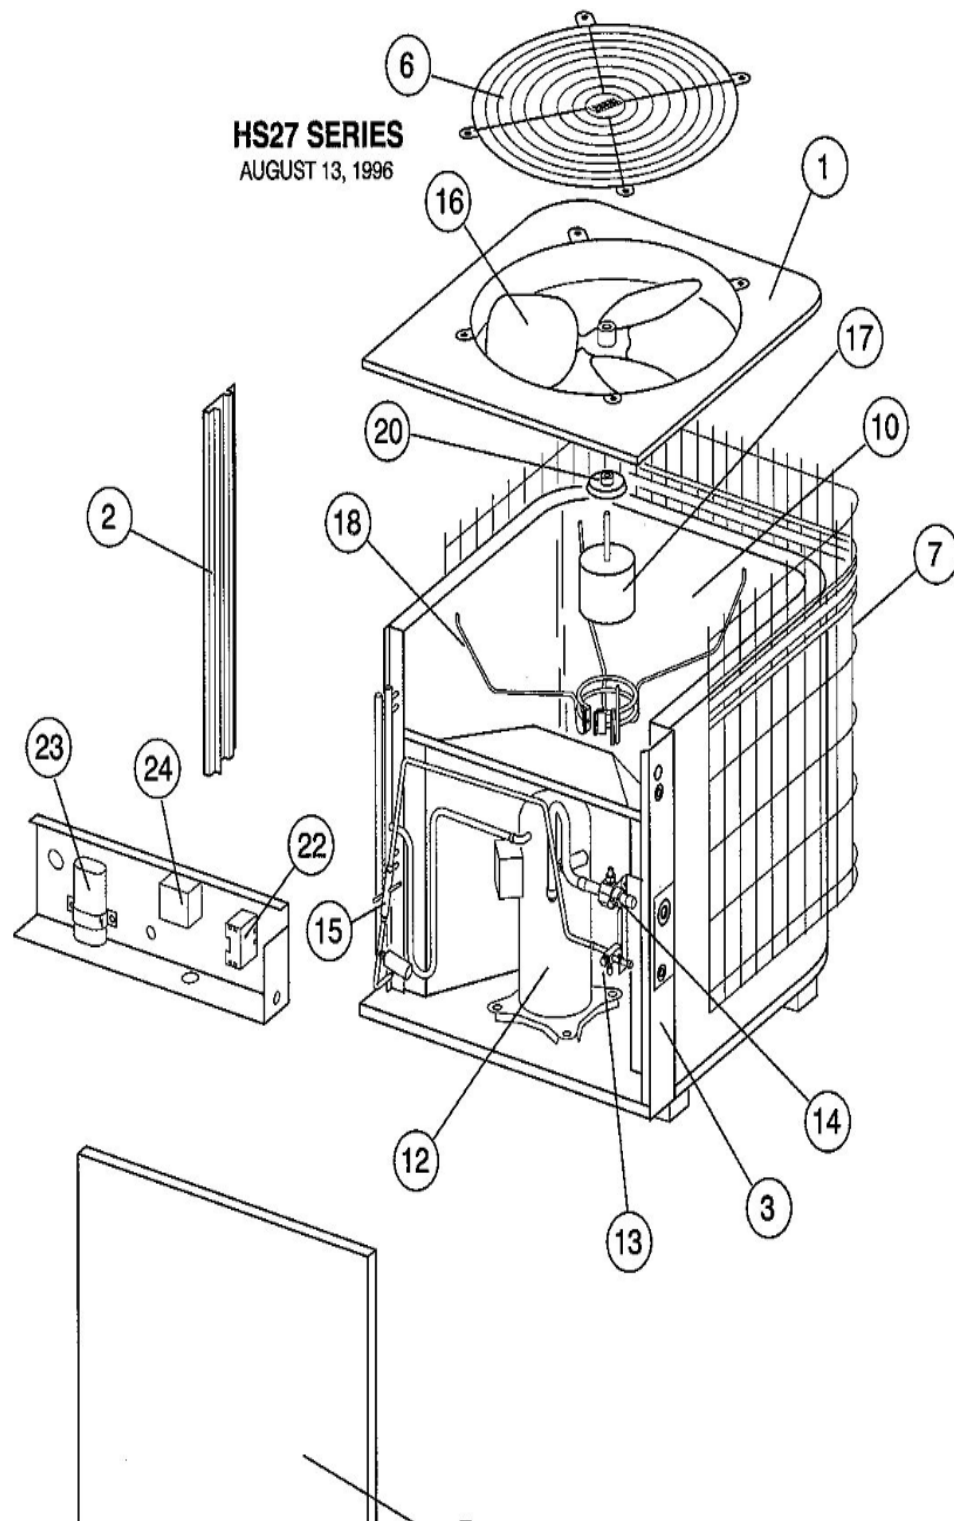

HS27 SERIES
AUGUST 13, 1996