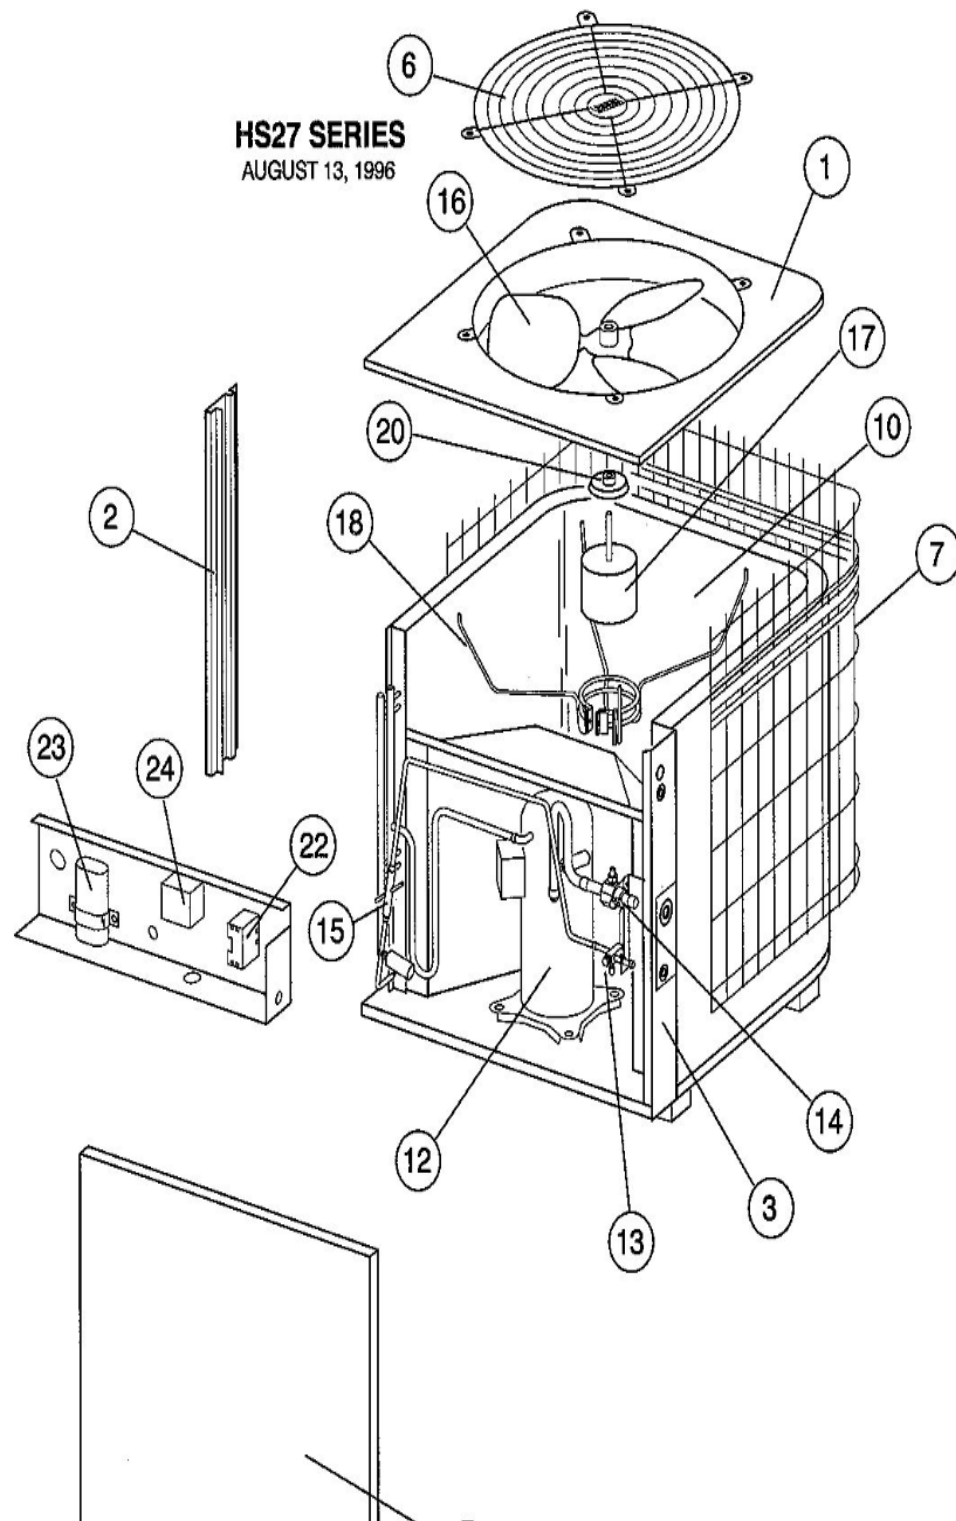

HS27 SERIES
AUGUST 13, 1996

Revision Number - 4

*OPTIONAL PARTS-FIELD INSTALLED

Callout	Name	Quantity	Description
	CAPACITOR-START Cat #: 47A60 Model/Part #: 47A6001	1	"88MFD,330VAC"
	VALVE-SADDLE Cat #: 65G91 Model/Part #: 65G9101	1	VALVE
	TEE Cat #: 87071 Model/Part #: P-8-10569	1	SCHRADER DEPRESSOR
	NUT Cat #: 59498 Model/Part #: P-8-1218	1	FLARE
	CAP-SEAL Cat #: 58114 Model/Part #: P-8-3187	1	CAP, BRASS
	RELAY-POTENTIAL Cat #: 58327 Model/Part #: P-8-3577	1	SPNC
	FITTING Cat #: 59784 Model/Part #: P-8-4934	1	STRAIN RELIEF
	SWITCH-LO PRESS Cat #: 68493 Model/Part #: P-8-6383	1	"IN 285PSIG,OUT 140PSIG"
LB KIT	LOW AMBIENT KIT Cat #: 24H77 Model/Part #: LB-57113BC	1	INCL NEXT 6 PARTS
ST KIT	START-KIT Cat #: 10J42 Model/Part #: LB-31200BM	1	INCL NEXT 2 PARTS

CABINET PARTS

Callout	Name	Quantity	Description
	LEG Cat #: 31L44 Model/Part #: 31L4401	6	BASE(LATE PROD)
	NUT Cat #: 73K93 Model/Part #: 73K9301	4	NUT-RETAINING
1	PANEL-TOP Cat #: 55H50 Model/Part #: LB-62529A	1	TOP PANEL